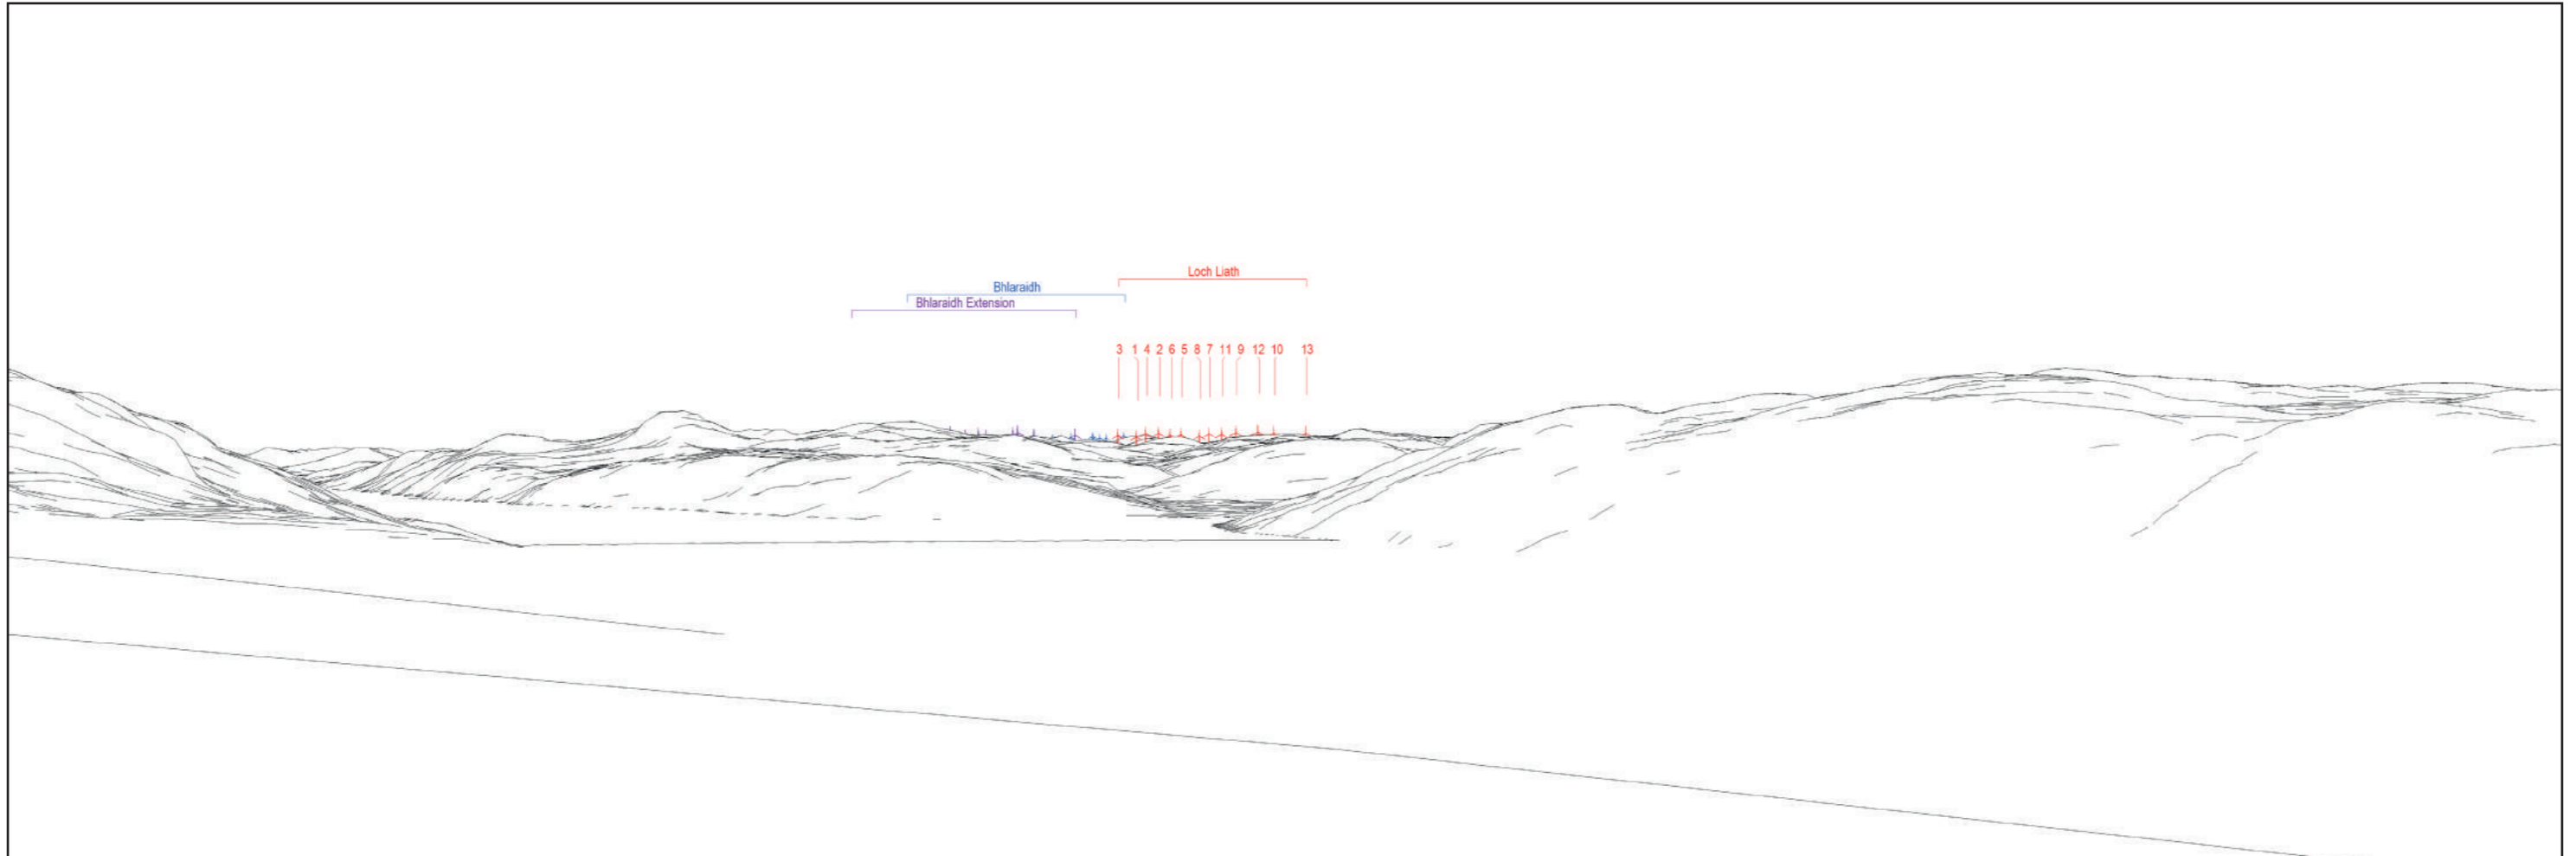

The viewpoint is located on the B862, approximately 195m north-west of the named property of Kindrummond. The viewpoint is located within the layby to the west of the bend in the road.

Extent of 50mm single frame used to construct panorama

The images contained on this page and the following page are not representative of scale and distance from the actual viewpoint and show the wind farm development in its wider landscape context only.

Existing View

Wireline

Figure: 6.29e
Viewpoint 16: B862 South of Dores

Photomontage

OS reference: 259368E 832481N
Distance to nearest turbine: 22.26 km

Camera: Nikon D750
Focal Length: 50mm
Camera height: 1.5m

Photography Date: 15/04/2021
Photography Time: 10:15:00

Loch Liath Wind Farm

Figure: 6.29g

When viewed at a comfortable arm's length (approx. 500mm), this printed image is representative of our detailed central vision, but is not representative of scale and distance.