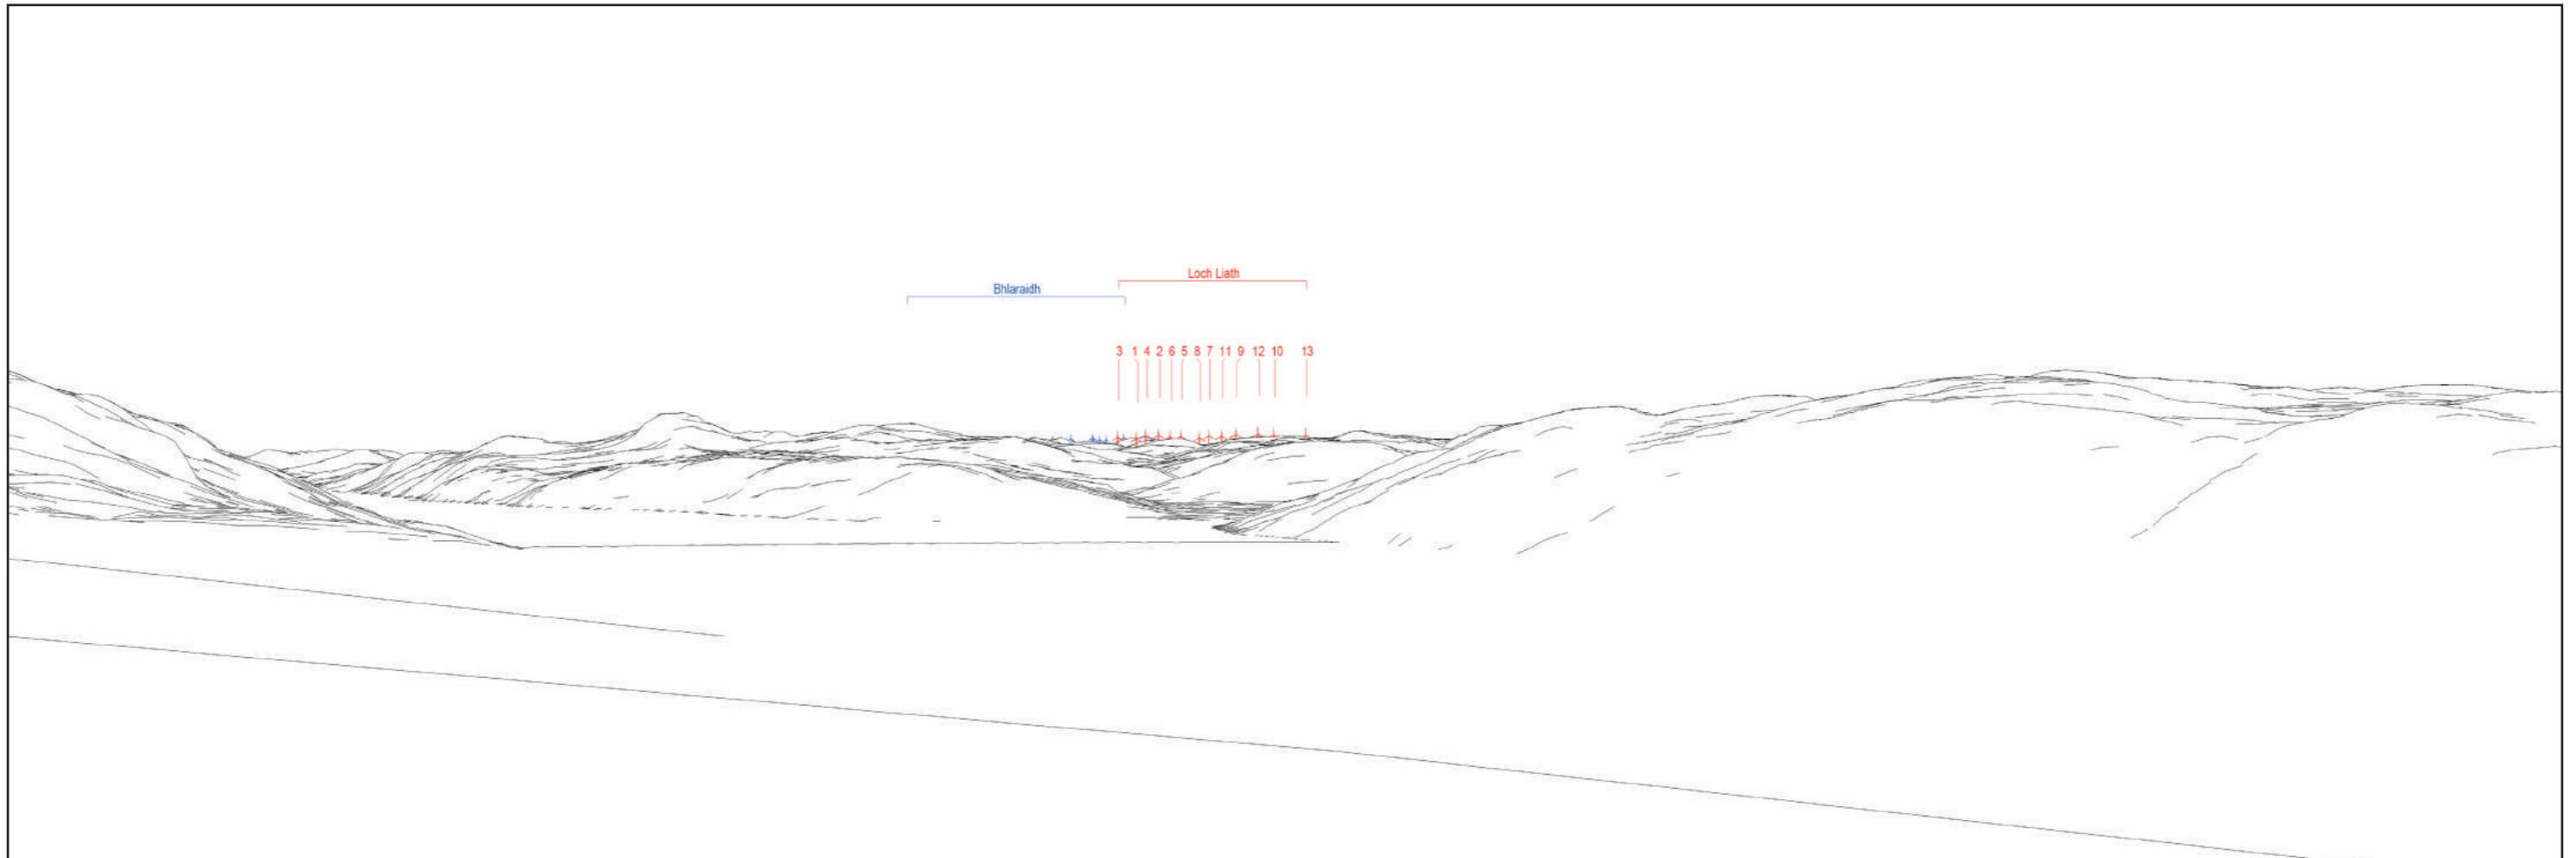

The viewpoint is located on the B862, approximately 195m north-west of the named property of Kindrummond. The viewpoint is located within the layby to the west of the bend in the road.

Extent of 50mm single frame used to construct panorama

OS reference: 259368E 832481N
 Distance to nearest turbine: 22.26 km

Camera: Nikon D750
 Focal Length: 50mm vertical (27°) x 28mm horizontal (65.5°)
 Camera height: 1.5m

Photography Date: 15/04/2021
 Photography Time: 10:15:00

The images contained on this page and the following page are not representative of scale and distance from the actual viewpoint and show the wind farm development in its wider landscape context only.

Existing View

Wireline

Figure: 6.29e
Viewpoint 16: B862 South of Dores

Photomontage

OS reference: 259368E 832481N
Distance to nearest turbine: 22.26 km

Camera: Nikon D750
Focal Length: 50mm
Camera height: 1.5m

Photography Date: 15/04/2021
Photography Time: 10:15:00