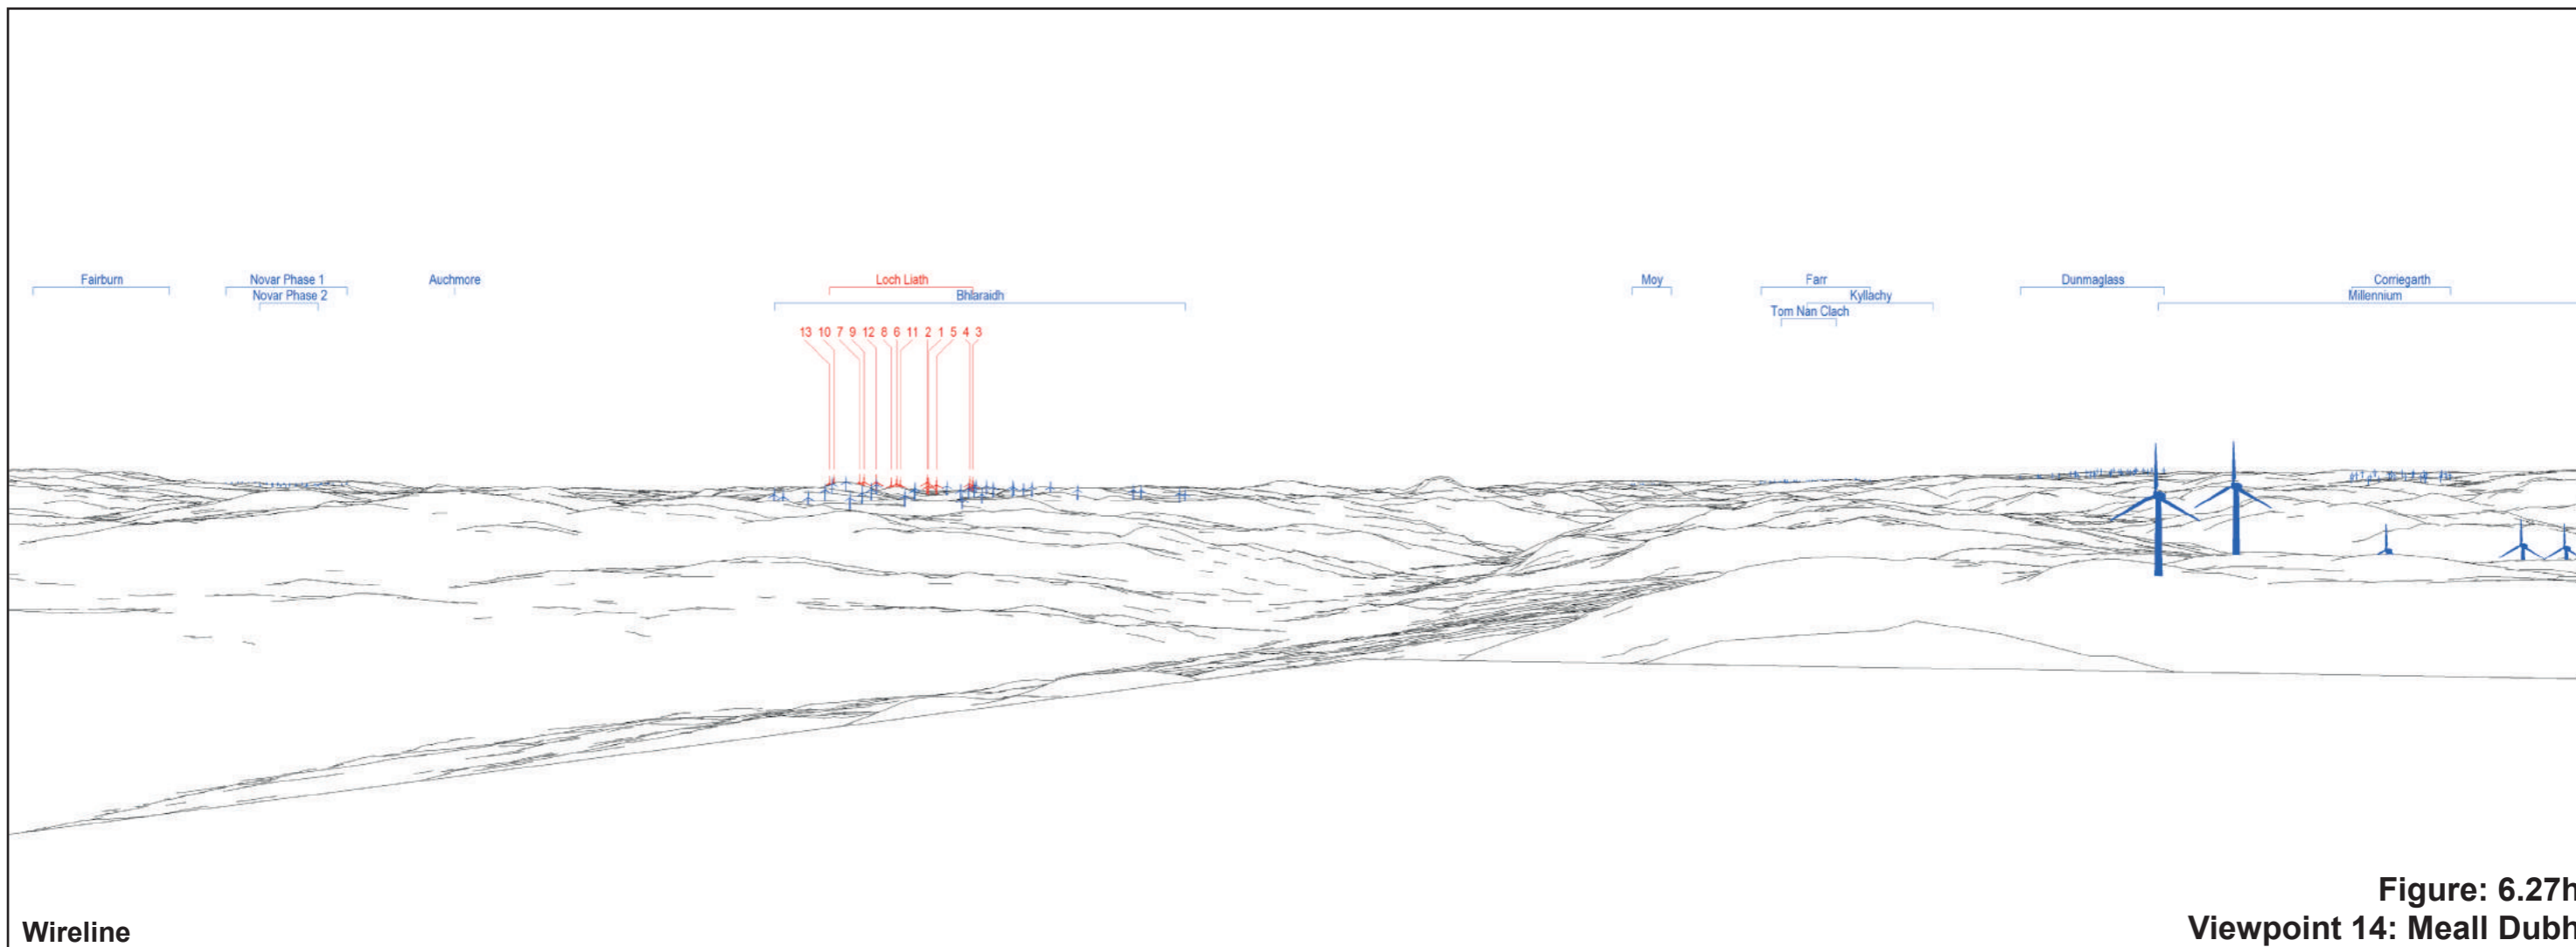

The viewpoint is located on the hill summit, approximately 4m south-west of the summit cairn (787m AOD). The viewpoint can be accessed from the north, via the A887. From the car park approximately 4.8km north-east of the junction of the A887 and A87, cross the road south towards the track for Millennium Wind Farm. Follow the track south for approximately 2.1km, passing through forestry. At the high point on the track, turn south-west to continue across moorland towards the summit.

Photography Date: 29/10/2022  
 Photography Time: 12:07:00

*The images contained on this page and the following page are not representative of scale and distance from the actual viewpoint and show the wind farm development in its wider landscape context only.*

Existing View

Wireline

Figure: 6.27h  
Viewpoint 14: Meall Dubh

Existing View

Cumulative Wireline

Figure: 6.27i  
Viewpoint 14: Meall Dubh

Photomontage

OS reference: 224520E 807878N  
 Distance to nearest turbine: 19.71 km

This image should be viewed at a comfortable arm's length (approx. 500mm)

Monochrome Photomontage

OS reference: 224520E 807878N  
 Distance to nearest turbine: 19.71 km

Camera: Nikon D750  
 Focal Length: 75mm  
 Camera height: 1.5m