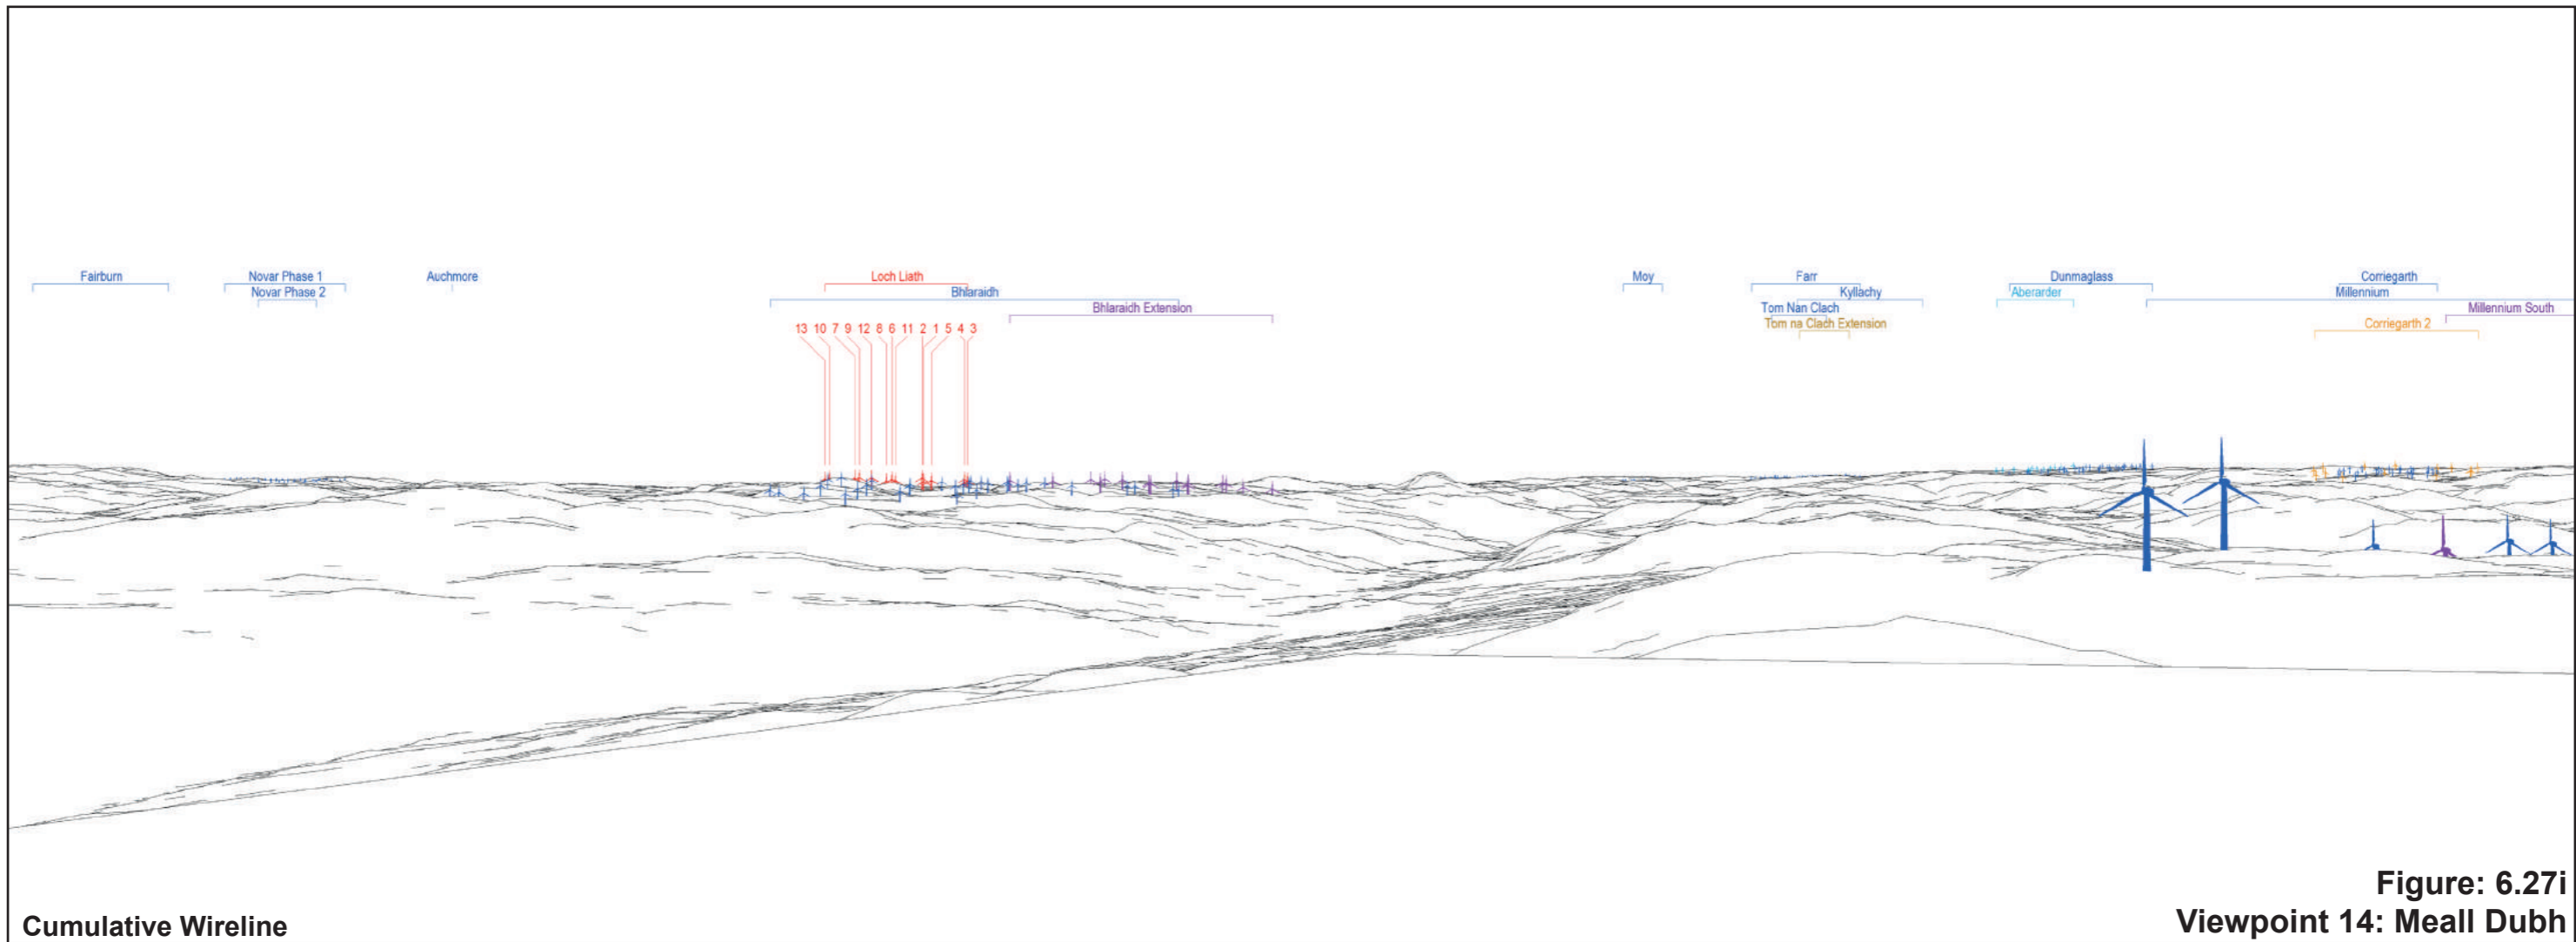

The viewpoint is located on the hill summit, approximately 4m south-west of the summit cairn (787m AOD). The viewpoint can be accessed from the north, via the A887. From the car park approximately 4.8km north-east of the junction of the A887 and A87, cross the road south towards the track for Millennium Wind Farm. Follow the track south for approximately 2.1km, passing through forestry. At the high point on the track, turn south-west to continue across moorland towards the summit.

Existing View

Wireline

Figure: 6.27h  
Viewpoint 14: Meall Dubh

Existing View

Cumulative Wireline

Figure: 6.27i  
Viewpoint 14: Meall Dubh

Photomontage

OS reference: 224520E 807878N  
 Distance to nearest turbine: 19.71 km

Camera: Nikon D750  
 Focal Length: 50mm  
 Camera height: 1.5m

Photography Date: 29/10/2022  
 Photography Time: 12:07:00

Loch Liath Wind Farm

**Figure: 6.27j**  
**Viewpoint 14: Meall Dubh**

When viewed at a comfortable arm's length (approx. 500mm), this printed image is representative of our detailed central vision, but is not representative of scale and distance.

This image should be viewed at a comfortable arm's length (approx. 500mm)

Monochrome Photomontage

OS reference: 224520E 807878N  
 Distance to nearest turbine: 19.71 km

Camera: Nikon D750  
 Focal Length: 75mm  
 Camera height: 1.5m