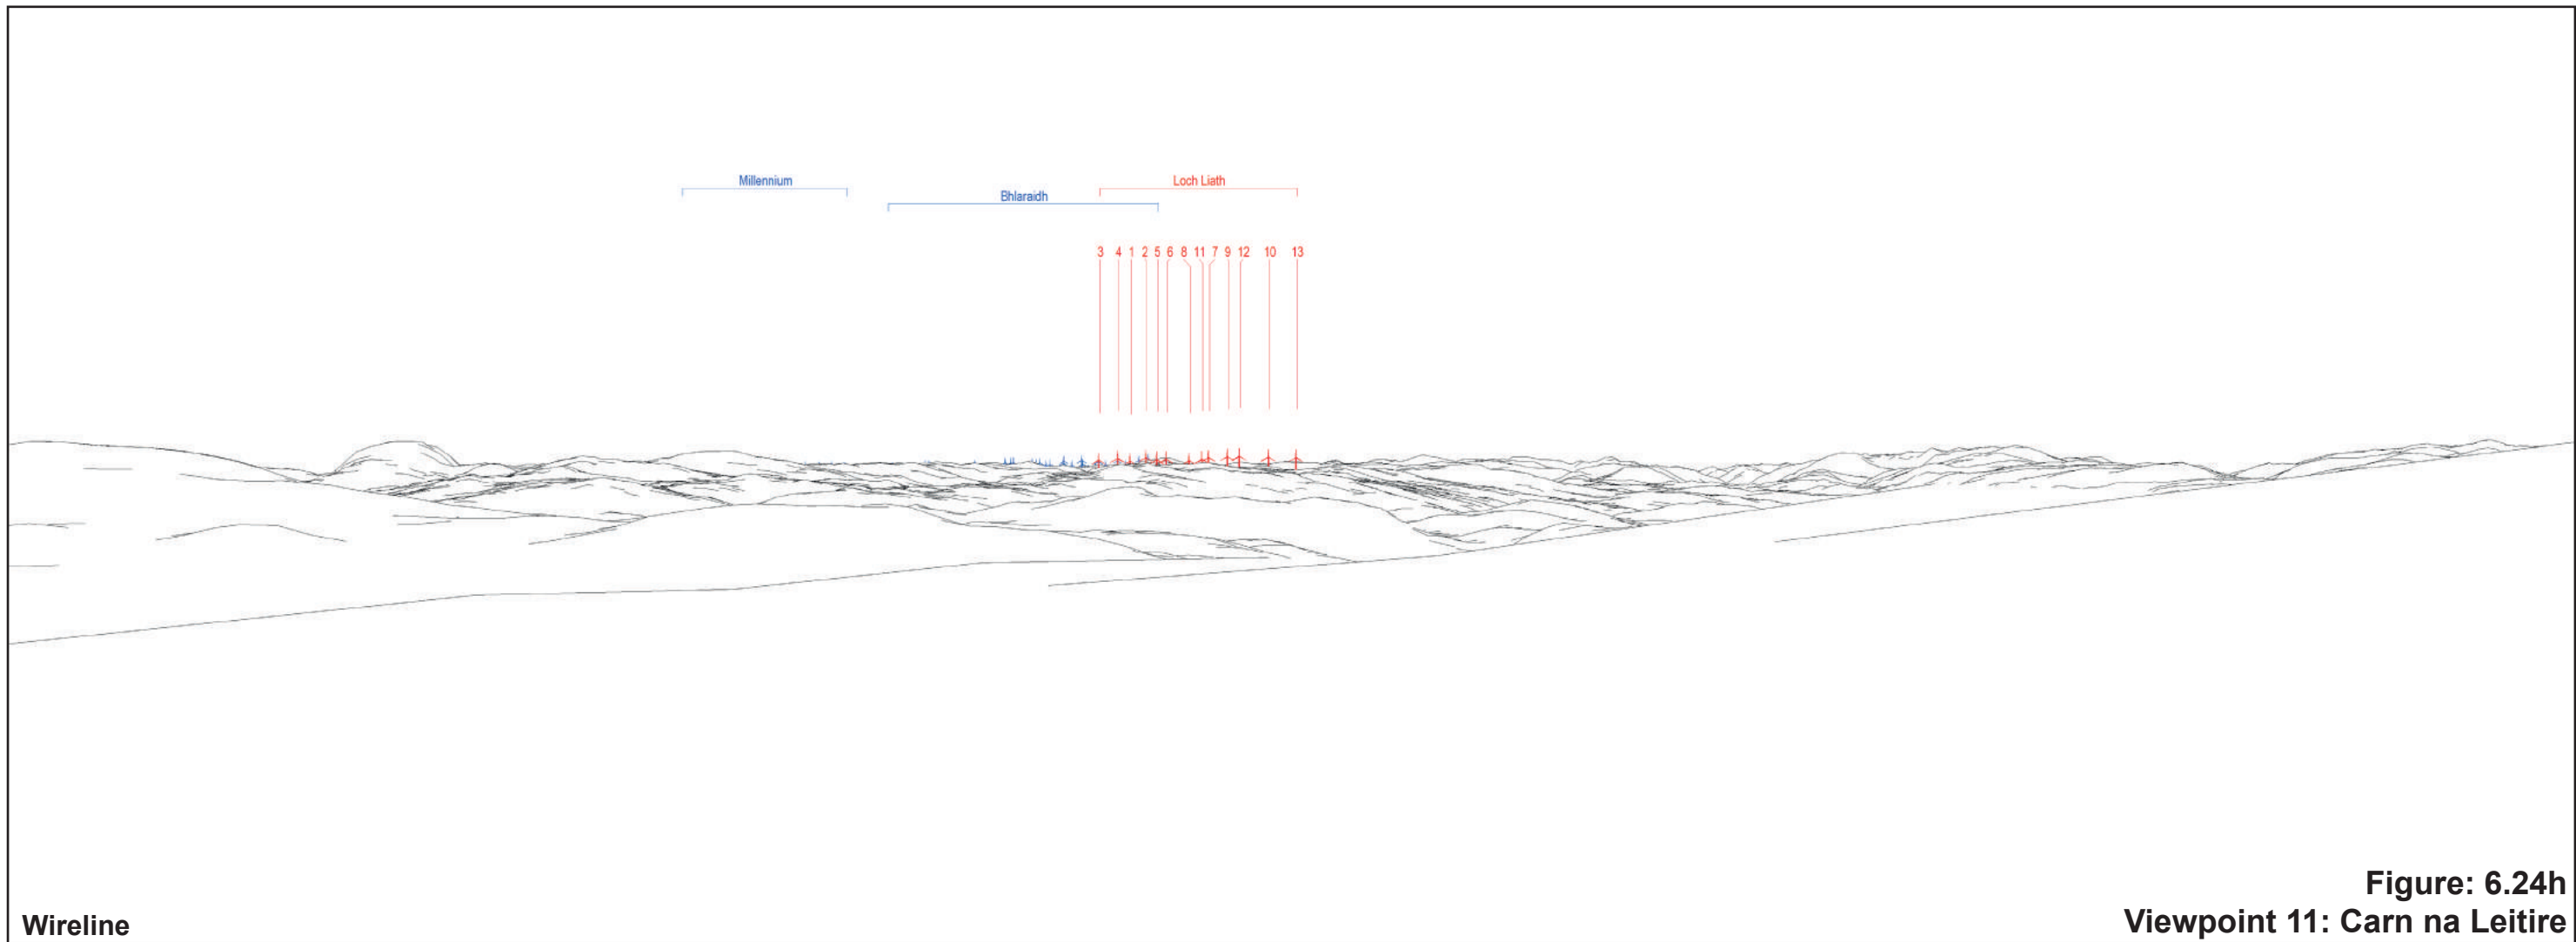

The viewpoint is located on the secondary summit approximately 100m to the south-east of the primary hill summit (434 m AOD). The viewpoint can be accessed from the west, north-west through the Abriachan Forest trails. From the car park at the Abriachan Forest Trust, continue approximately 300m south south-west on the track through forestry before turning south-east onto a forest path. Continue on path to summit.

Photography Date: 14/04/2021
Photography Time: 08:37:00

The images contained on this page and the following page are not representative of scale and distance from the actual viewpoint and show the wind farm development in its wider landscape context only.

Figure: 6.24h
Viewpoint 11: Carn na Leitire

Figure: 6.24i
Viewpoint 11: Carn na Leitire

Photomontage

OS reference: 254693E 834470N
Distance to nearest turbine: 18.88 km

Camera: Nikon D750
Focal Length: 50mm
Camera height: 1.5m

Figure: 6.24k

Viewpoint 11: Carn na Leitire

This image should be viewed at a comfortable arm's length (approx. 500mm)

Monochrome Photomontage

OS reference: 254693E 834470N
 Distance to nearest turbine: 18.88 km