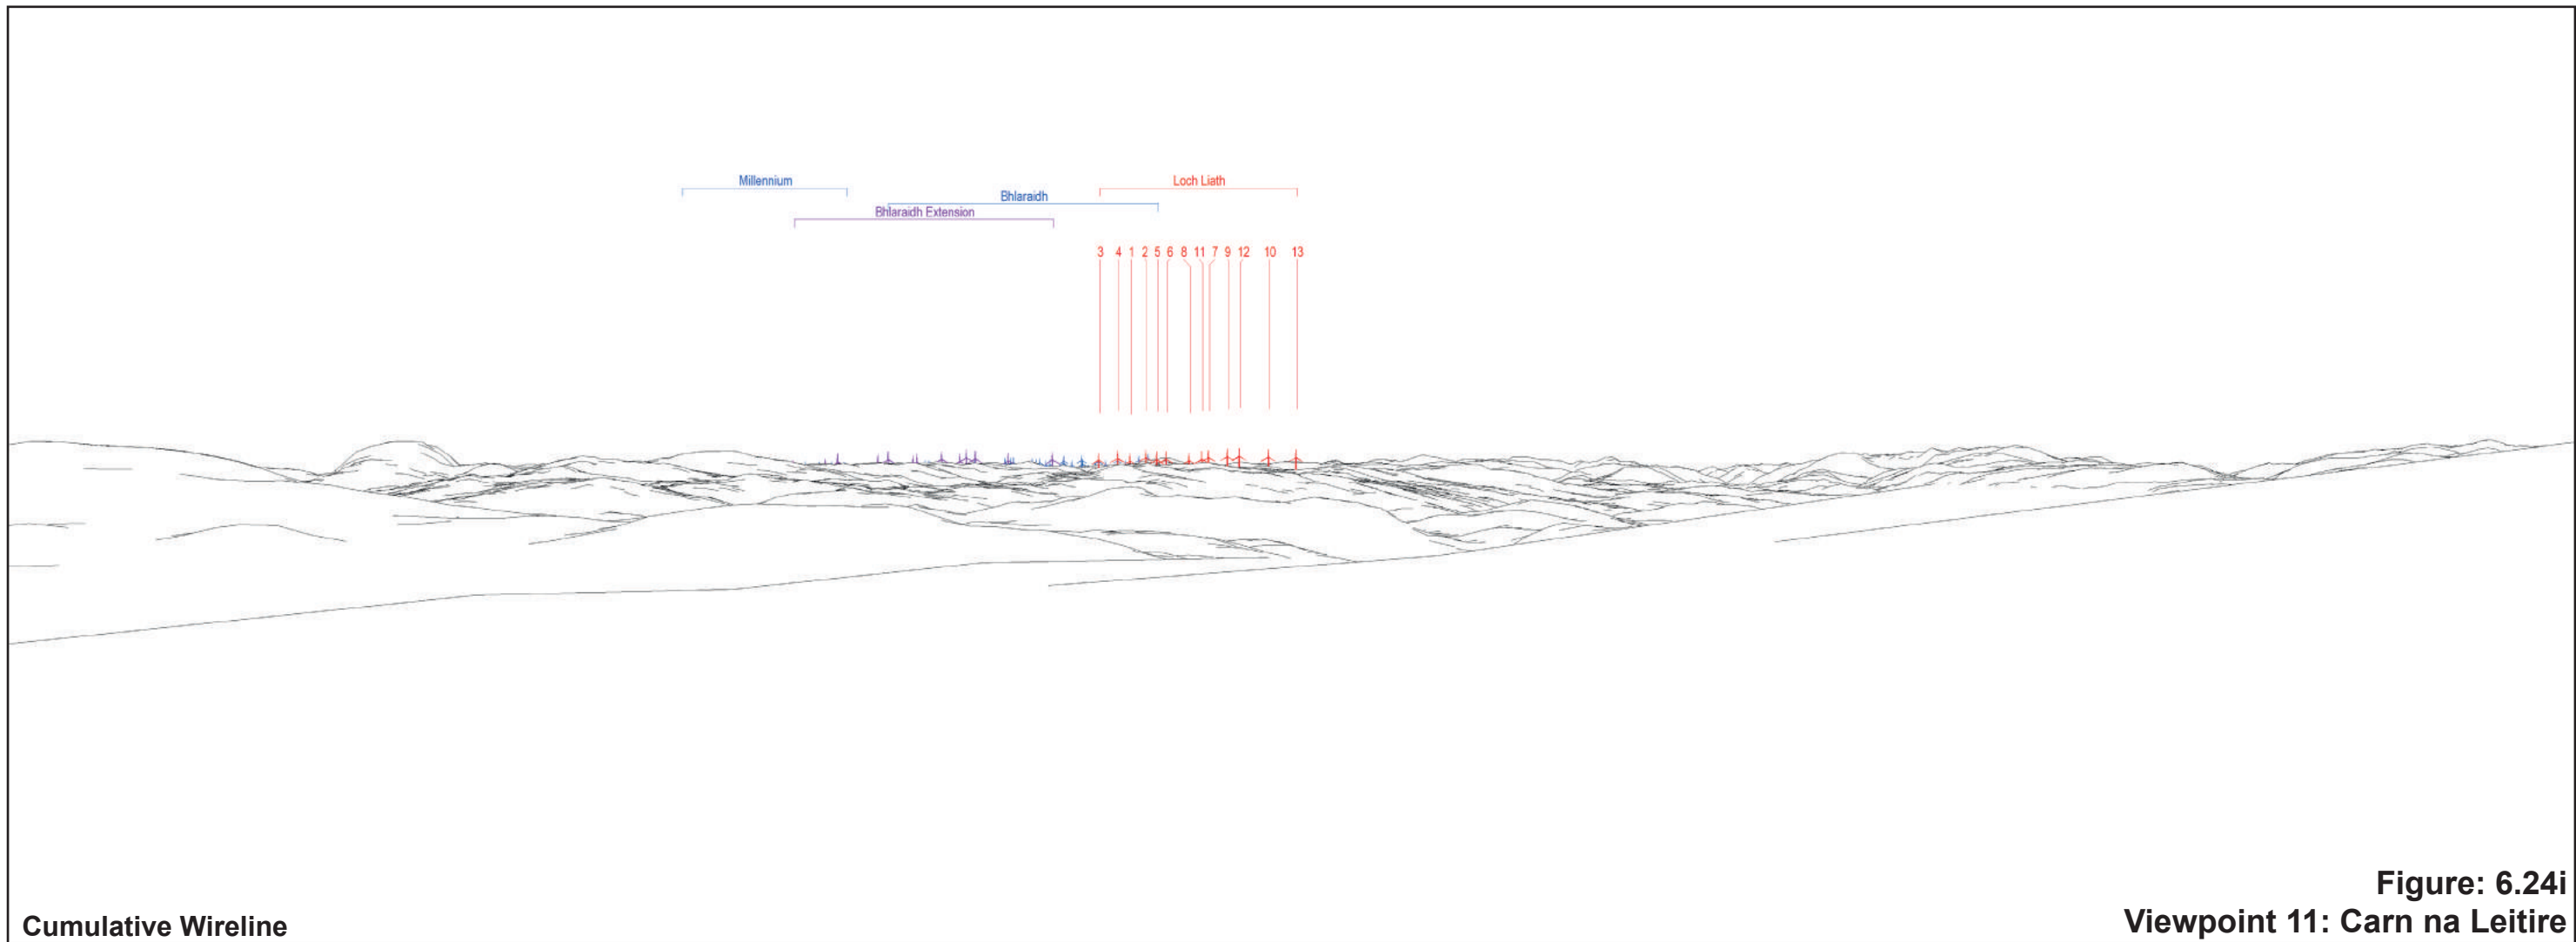

The viewpoint is located on the secondary summit approximately 100m to the south-east of the primary hill summit (434 m AOD). The viewpoint can be accessed from the west, north-west through the Abriachan Forest trails. From the car park at the Abriachan Forest Trust, continue approximately 300m south south-west on the track through forestry before turning south-east onto a forest path. Continue on path to summit.

Figure: 6.24h
Viewpoint 11: Carn na Leitire

Figure: 6.24i
Viewpoint 11: Carn na Leitire

Photomontage

OS reference: 254693E 834470N
Distance to nearest turbine: 18.88 km

Camera: Nikon D750
Focal Length: 50mm
Camera height: 1.5m

Photography Date: 14/04/2021
Photography Time: 08:37:00

Loch Liath Wind Farm

Figure: 6.24j

Viewpoint 11: Carn na Leitire

When viewed at a comfortable arm's length (approx. 500mm), this printed image is representative of our detailed central vision, but is not representative of scale and distance.

Figure: 6.24k

Viewpoint 11: Carn na Leitire

This image should be viewed at a comfortable arm's length (approx. 500mm)

Monochrome Photomontage

OS reference: 254693E 834470N
 Distance to nearest turbine: 18.88 km