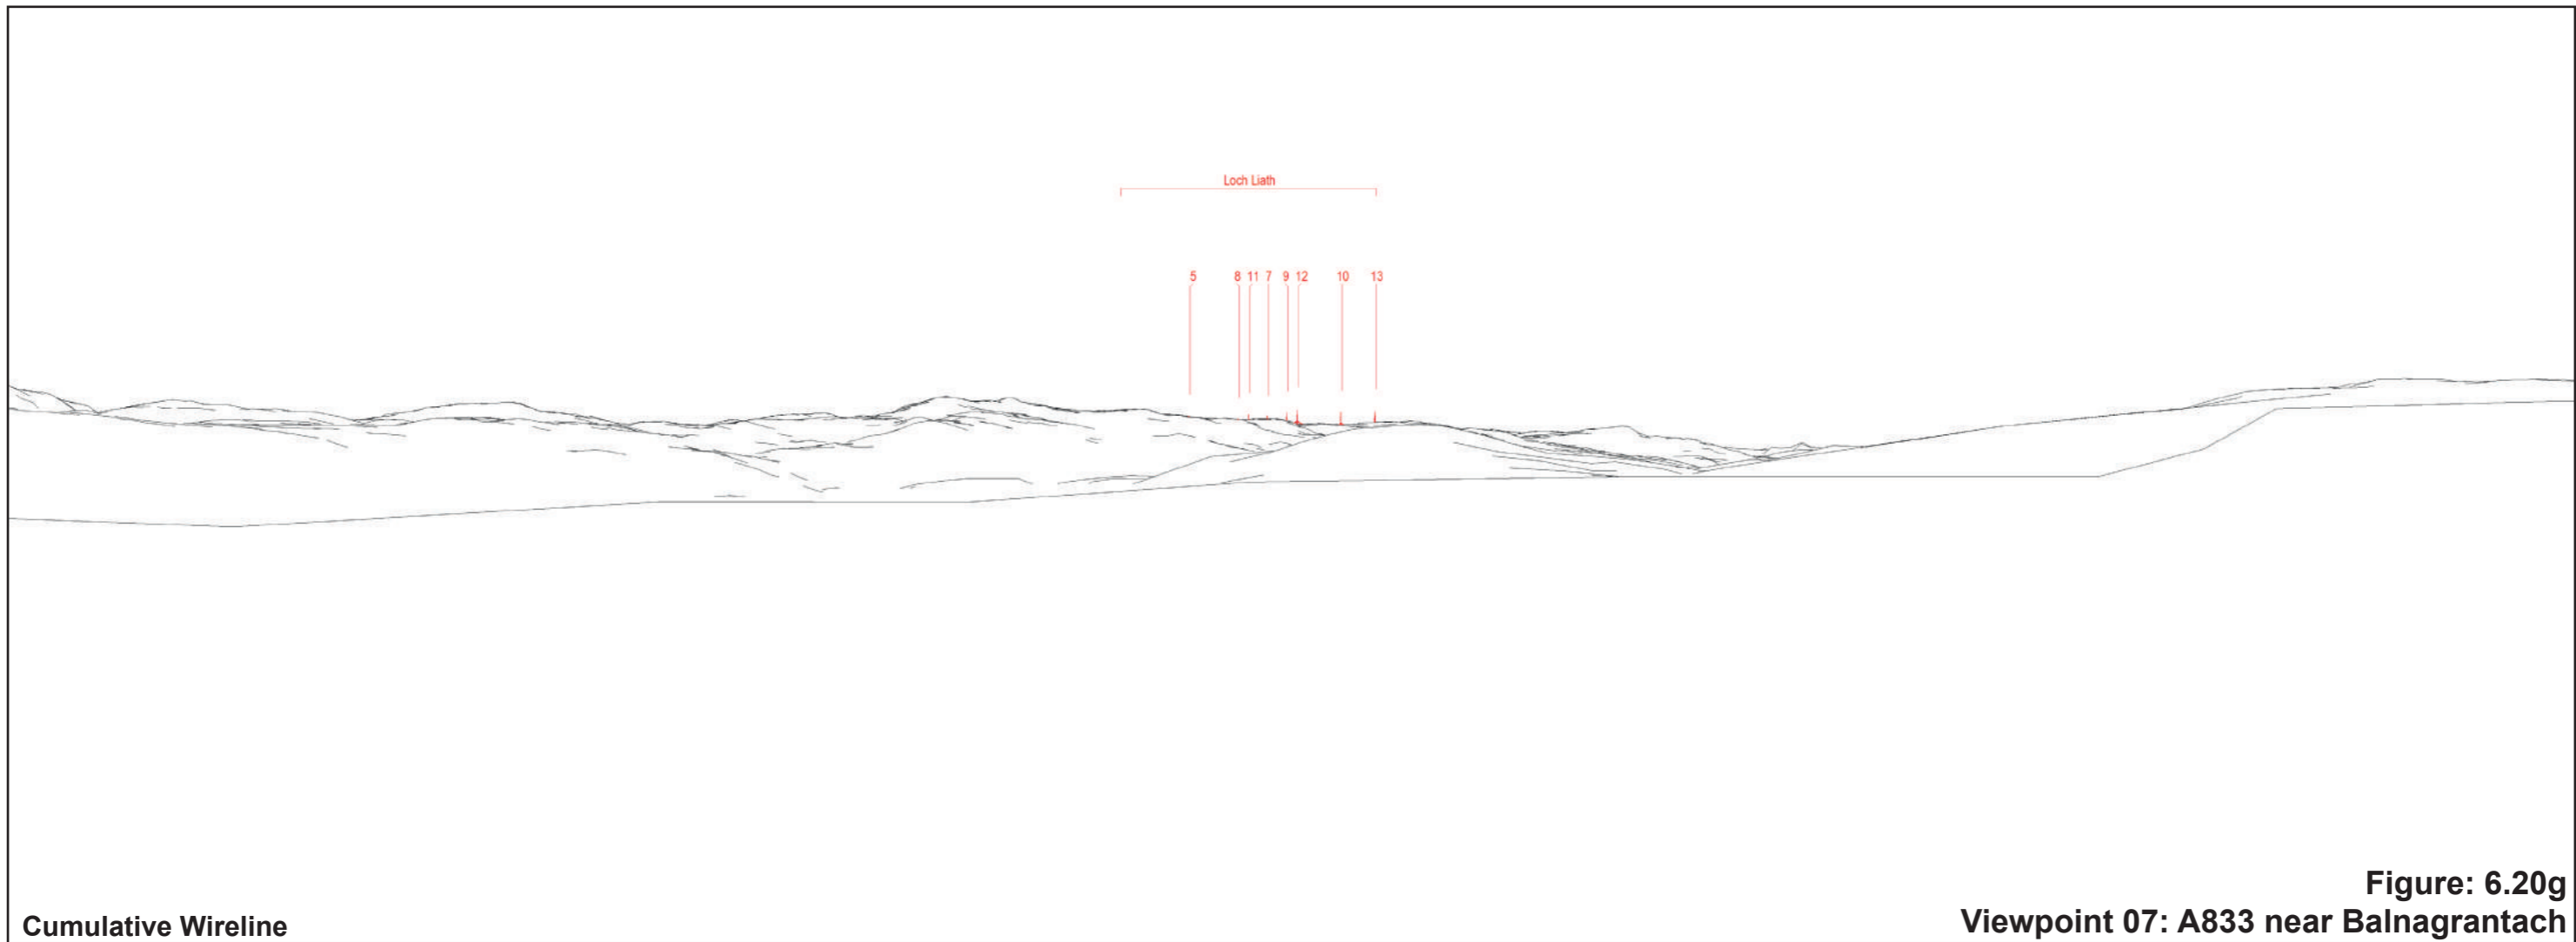

Photography Date: 14/04/2021  
 Photography Time: 10:04:00

*The images contained on this page and the following page are not representative of scale and distance from the actual viewpoint and show the wind farm development in its wider landscape context only.*

Existing View

Wireline

Figure: 6.20f  
Viewpoint 07: A833 near Balnagrantach

**Photomontage**

OS reference: 249825E 832423N  
Distance to nearest turbine: 13.66 km

Camera: Nikon D750  
Focal Length: 50mm  
Camera height: 1.5m