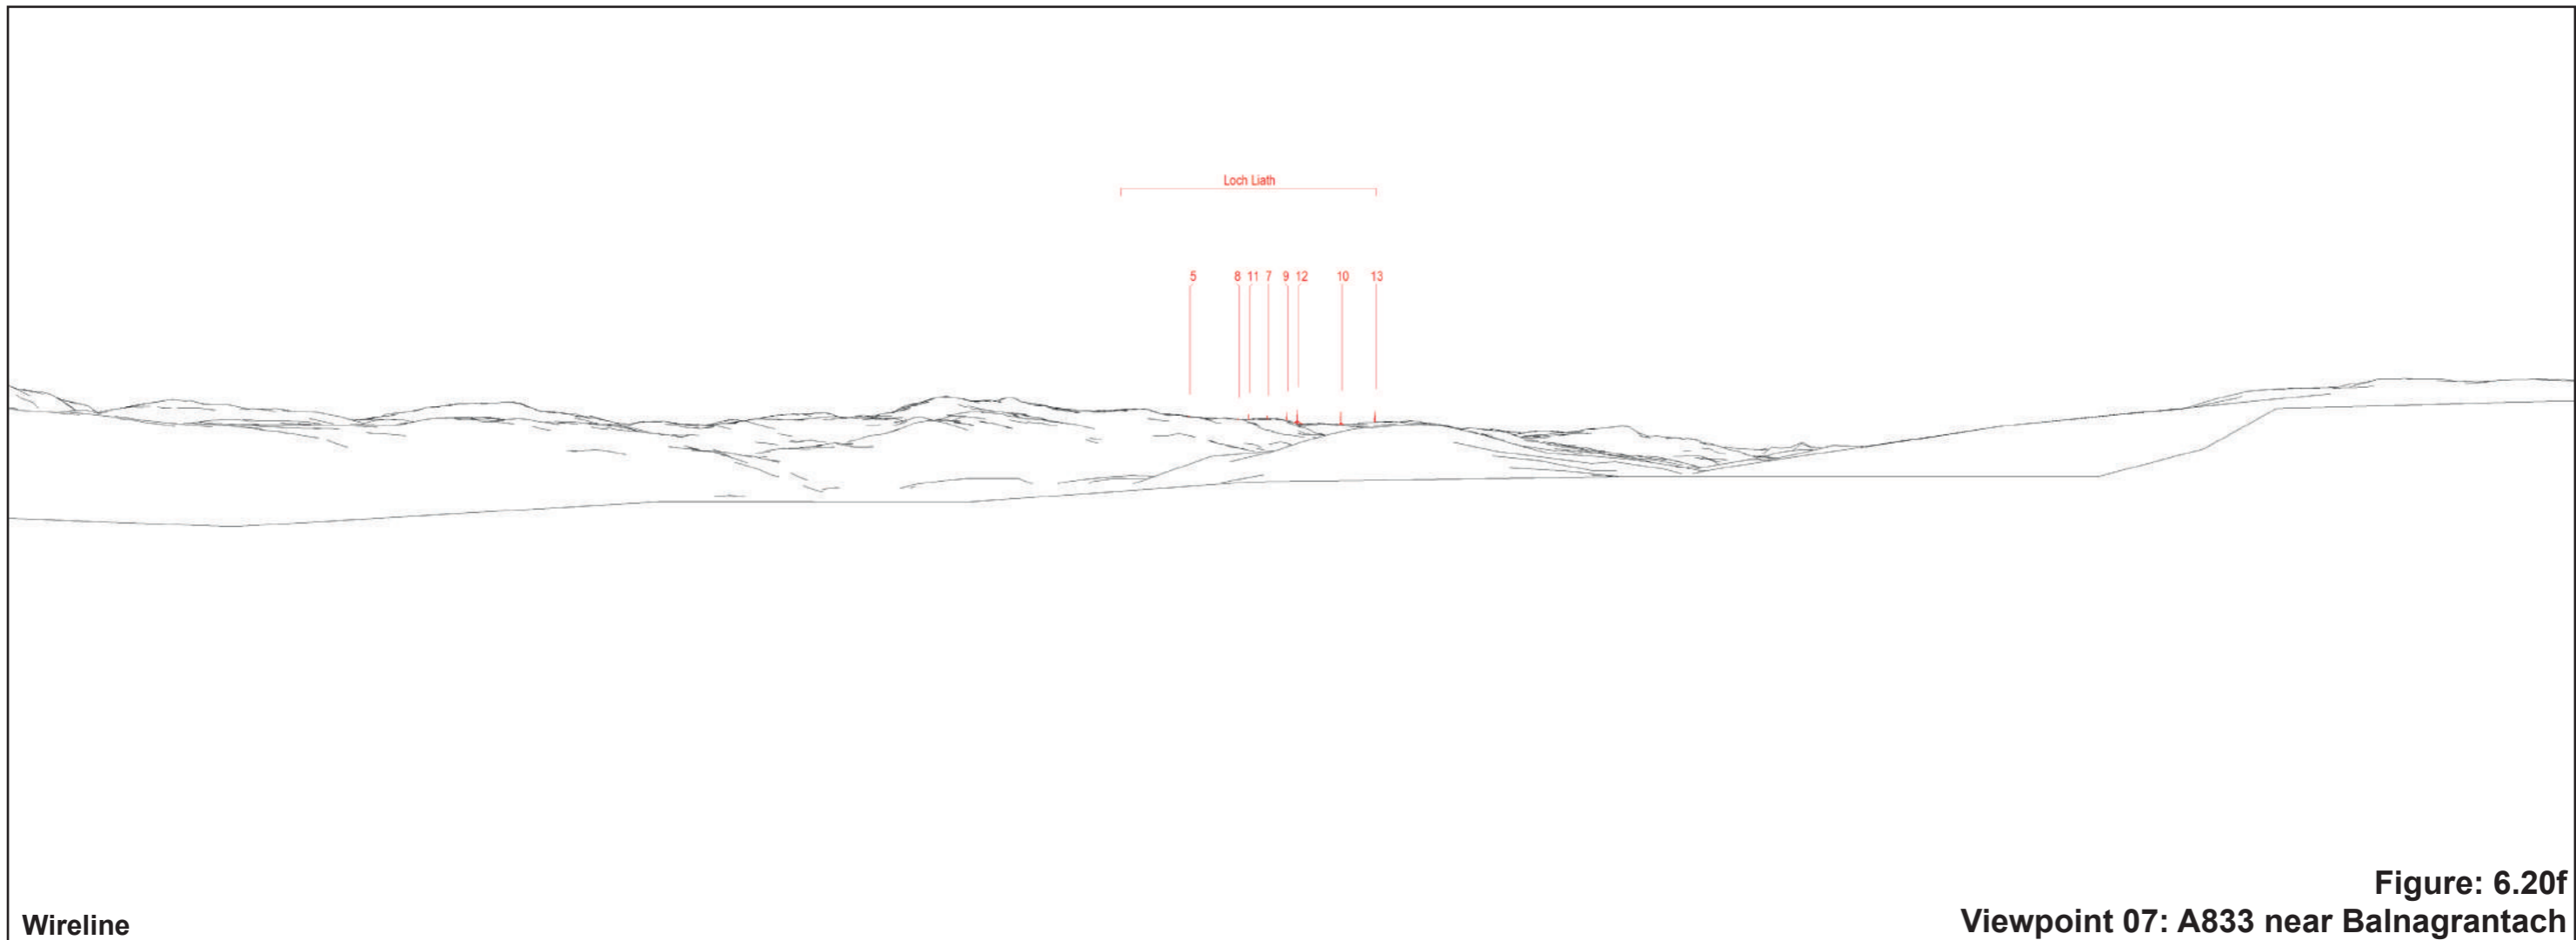

AOD: 261 m  
E: 249825 N: 832423  
Nearest Loch Liath Turbine: 13  
Distance to nearest turbine: 13.66 km

The viewpoint is located on the western verge of the A833, approximately 2.2km to the north of the junction with the A831.

Map scale 1:20,000 @ A3

Extent of 50mm single frame used to construct panorama

OS reference: 249825E 832423N  
 Distance to nearest turbine: 13.66 km

Camera: Nikon D750  
 Focal Length: 50mm vertical (27°) x 28mm horizontal (65.5°)  
 Camera height: 1.5m

Existing View

Wireline

Figure: 6.20f  
Viewpoint 07: A833 near Balnagrantach

**Photomontage**

OS reference: 249825E 832423N  
Distance to nearest turbine: 13.66 km

Camera: Nikon D750  
Focal Length: 50mm  
Camera height: 1.5m