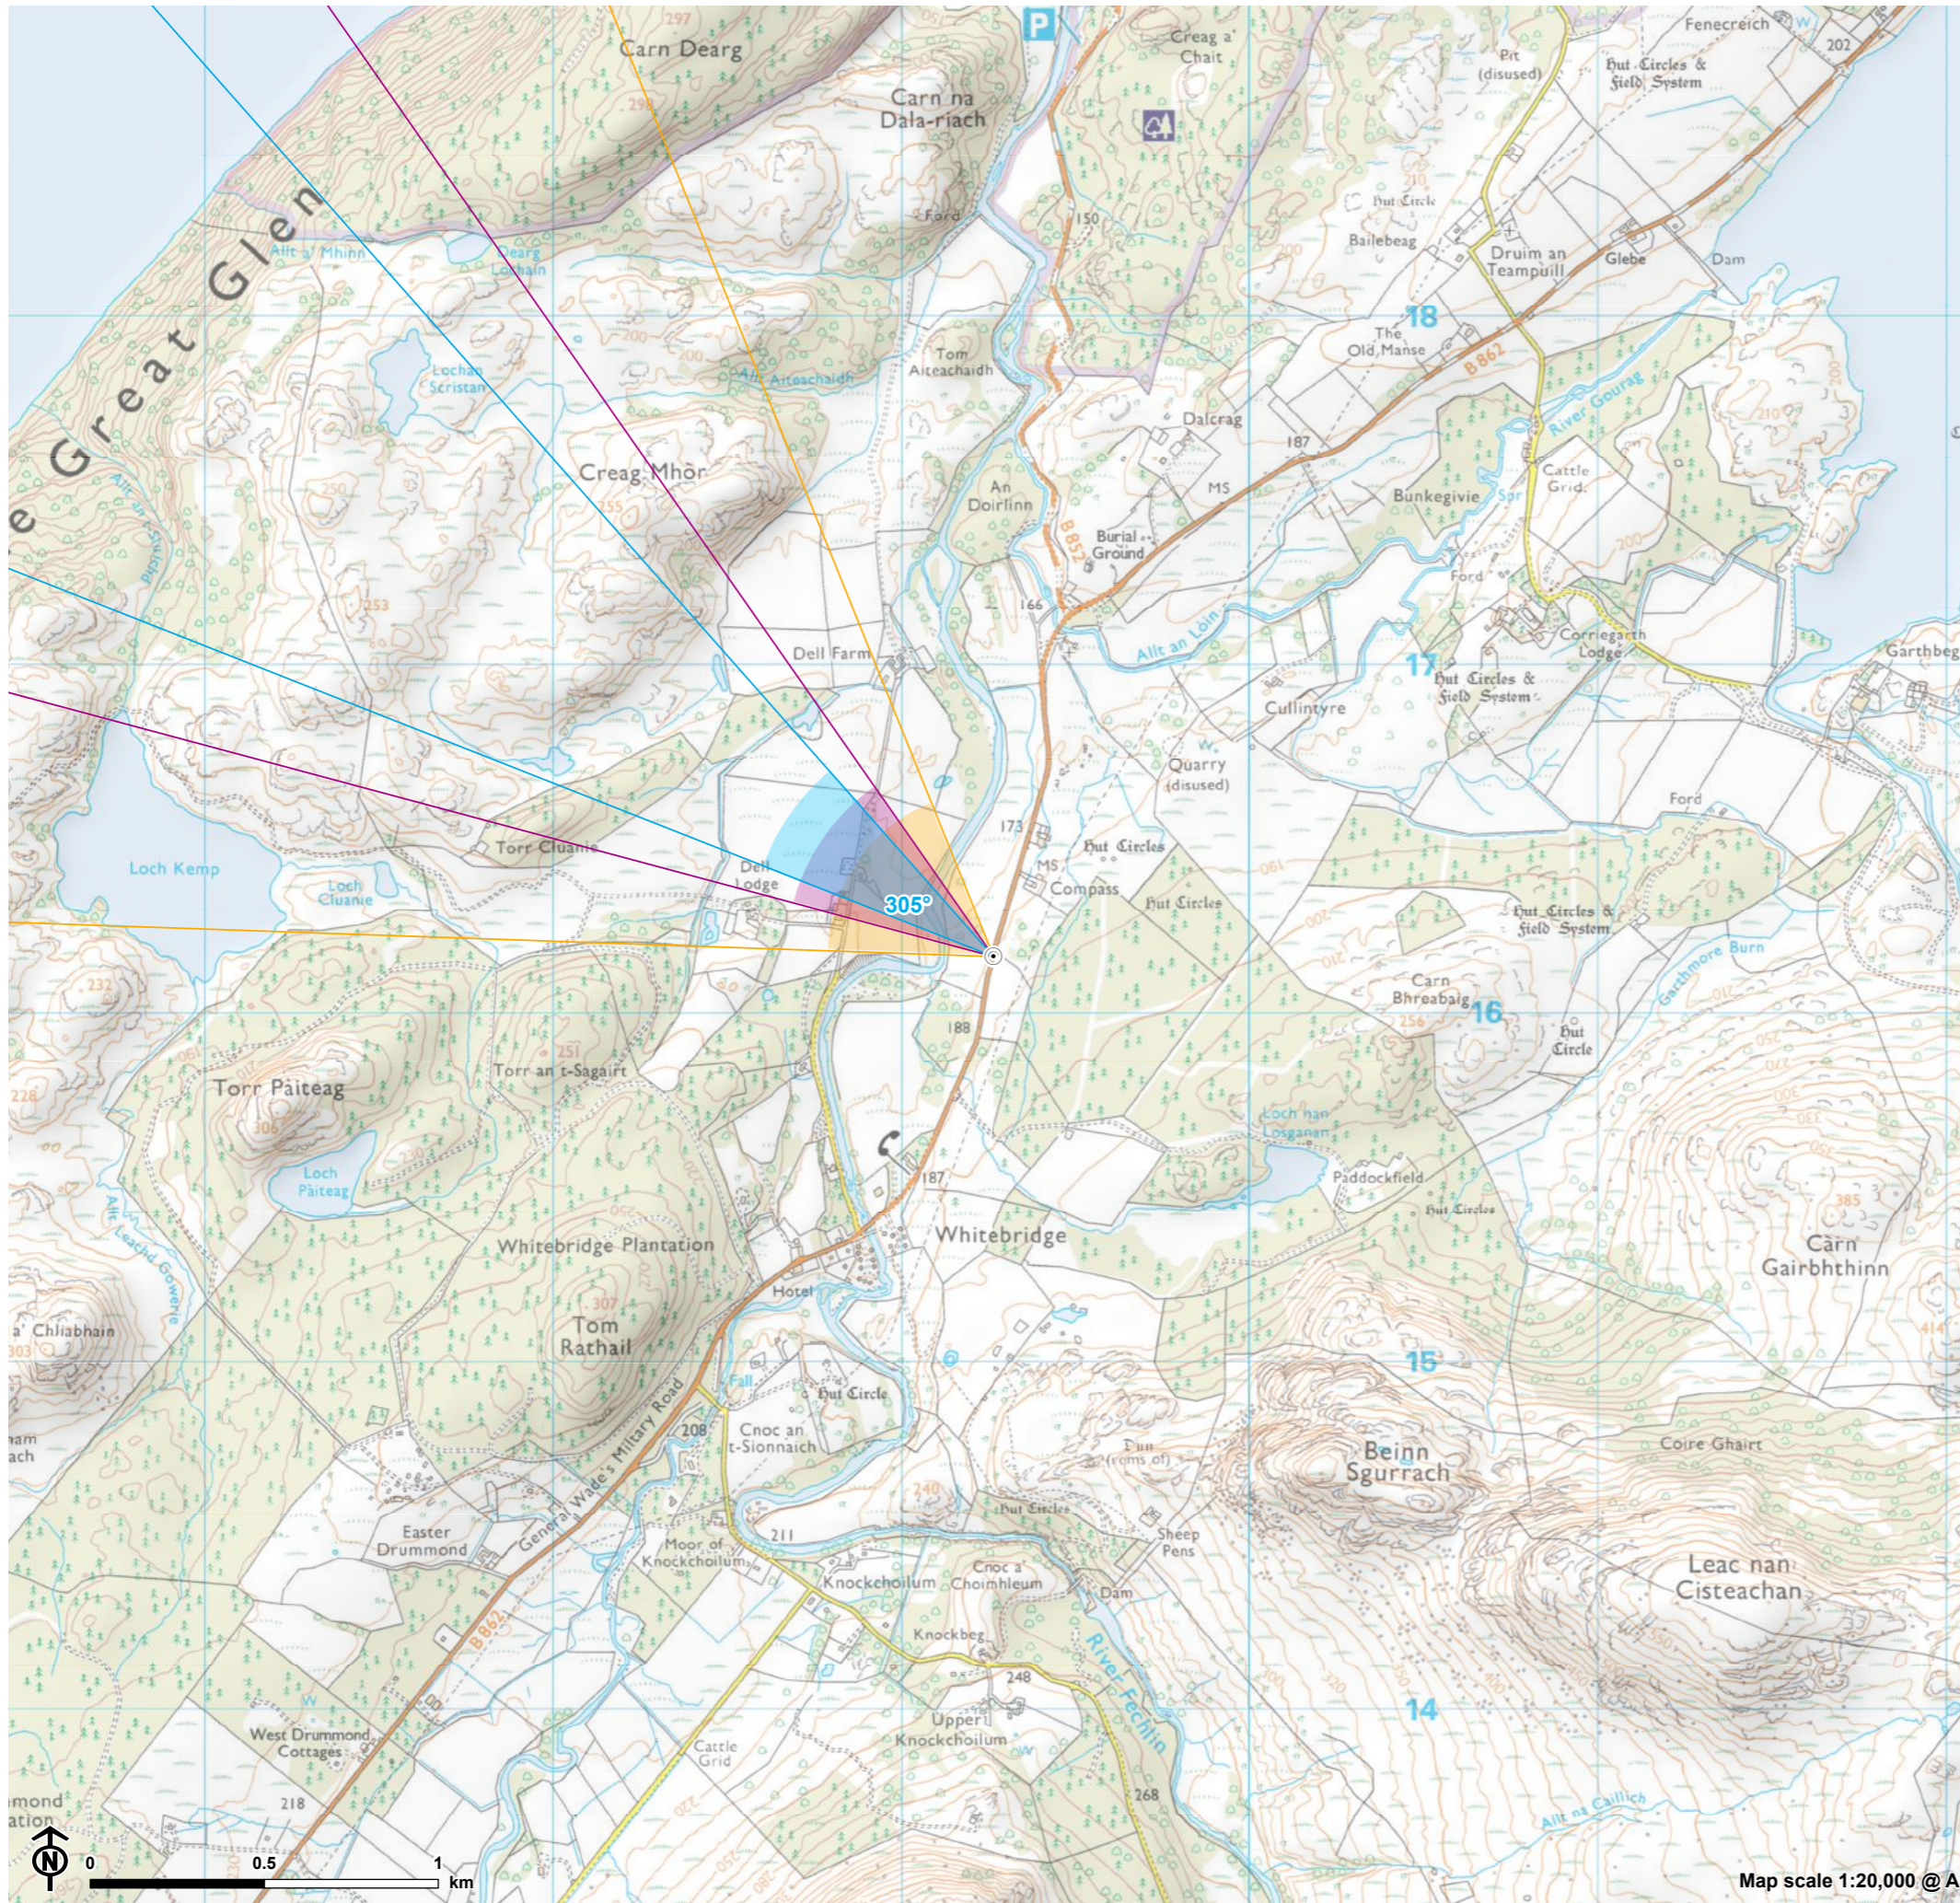

Figure: 6.19
VP6: B862 near Whitebridge

- Site boundary
- Turbine
- ⊙ Viewpoint
- ∠ 27° Field of View
- ∠ 39.6° Field of View
- ∠ 65.5° Field of View

AOD: 182 m
E: 249265 N: 816161
Nearest Loch Liath Turbine: 4
Distance to nearest turbine: 12.75 km

The viewpoint is located on the western verge of the B862, approximately 800m north of Whitebridge.

Map scale 1:20,000 @ A3

Extent of 50mm single frame used to construct panorama

OS reference: 249265E 816161N
Distance to nearest turbine: 12.75 km

Existing View

Wireline

Figure: 6.19g
Viewpoint 06: B862 near Whitebridge

Figure: 6.19h
Viewpoint 06: B862 near Whitebridge

Photomontage

OS reference: 249265E 816161N
Distance to nearest turbine: 12.75 km

Camera: Nikon D750
Focal Length: 50mm
Camera height: 1.5m

Figure: 6.19j

Viewpoint 06: B862 near Whitebridge

This image should be viewed at a comfortable arm's length (approx. 500mm)

Monochrome Photomontage

OS reference: 249265E 816161N
Distance to nearest turbine: 12.75 km