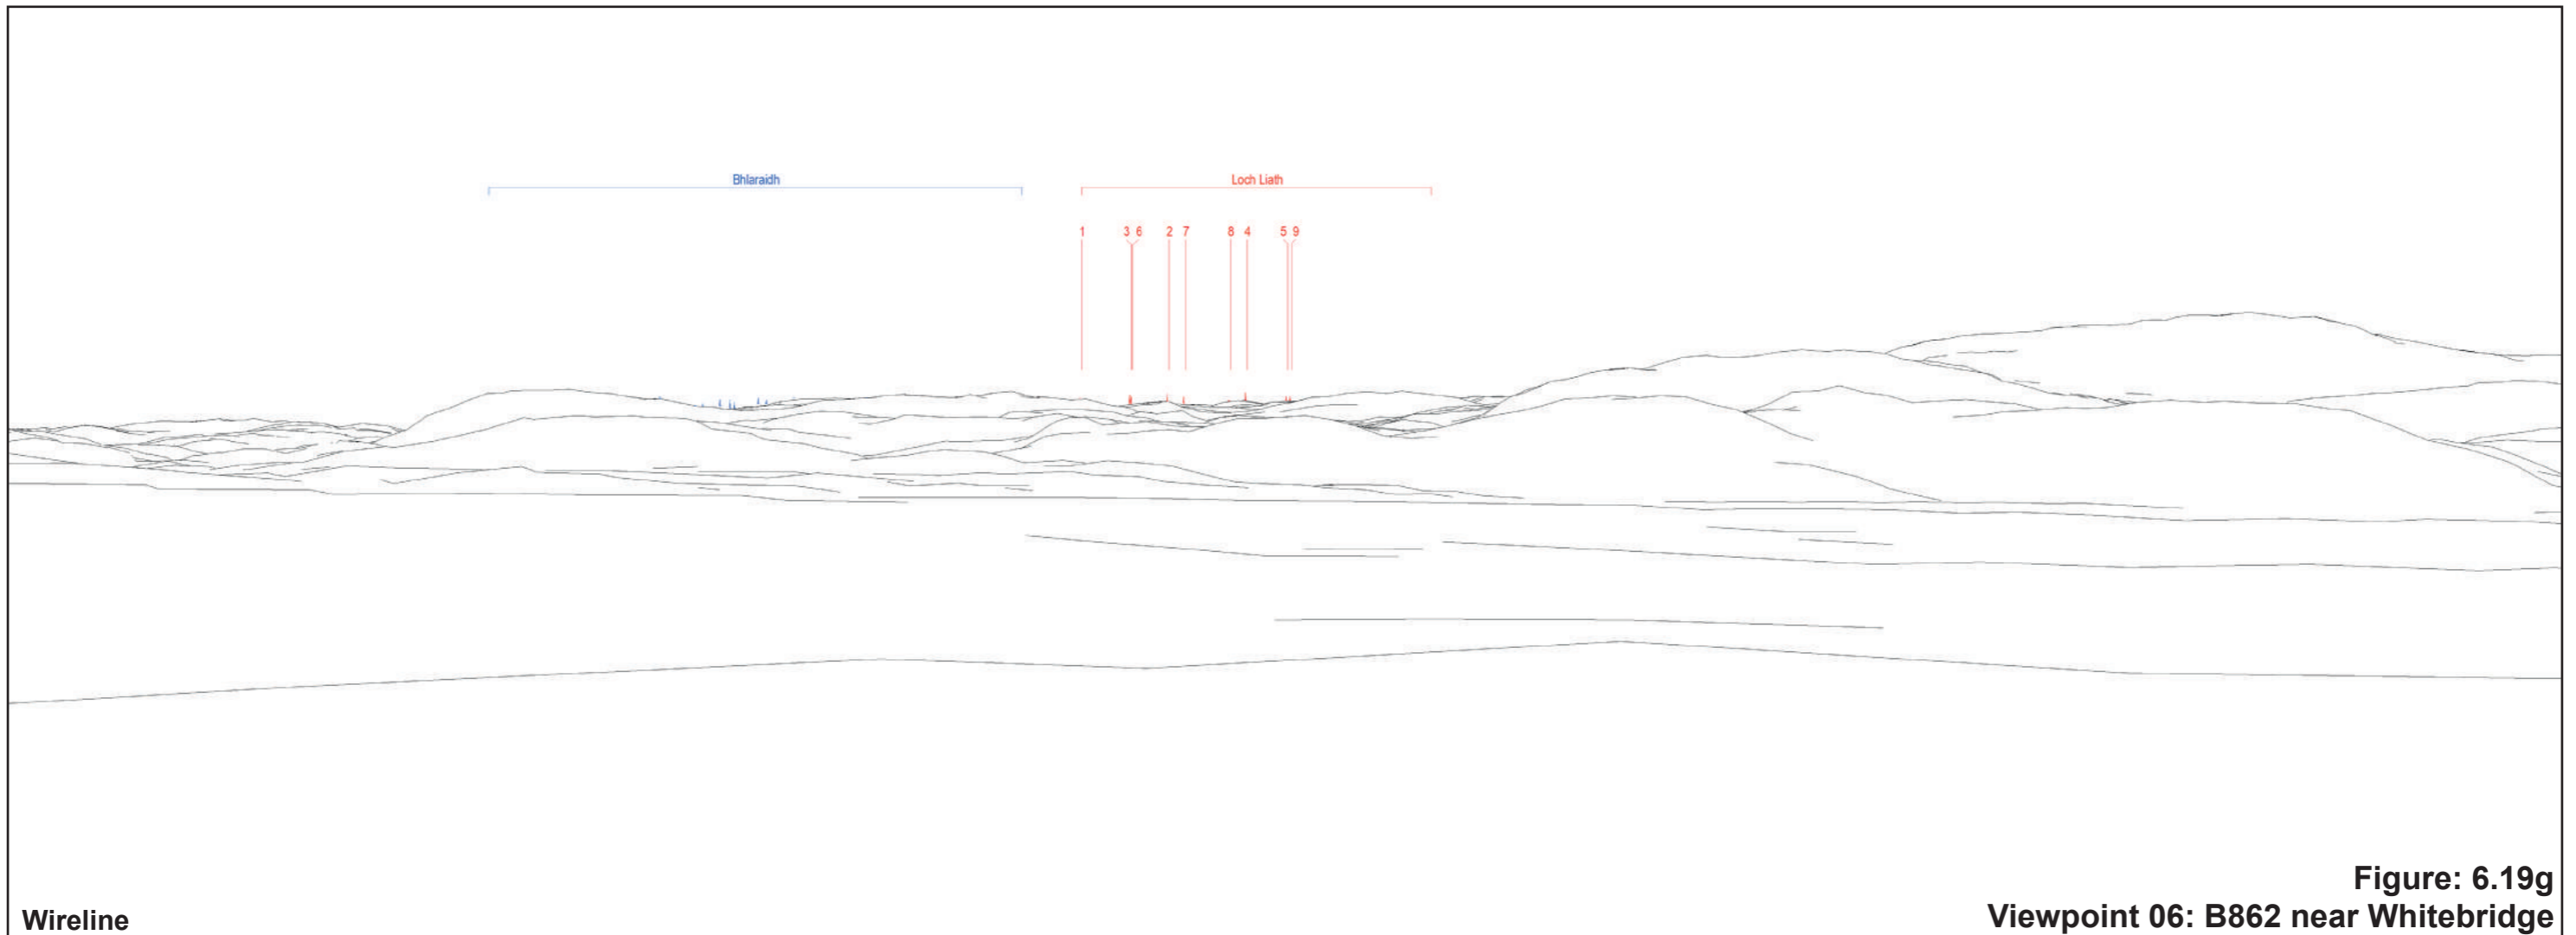

The viewpoint is located on the western verge of the B862, approximately 800m north of Whitebridge.

Map scale 1:20,000 @ A3

Extent of 50mm single frame used to construct panorama

OS reference: 249265E 816161N
Distance to nearest turbine: 12.75 km

Camera: Nikon D750
Focal Length: 50mm vertical (27°) x 28mm horizontal (65.5°)
Camera height: 1.5m

Photography Date: 01/09/2022
Photography Time: 10:26:00

The images contained on this page and the following page are not representative of scale and distance from the actual viewpoint and show the wind farm development in its wider landscape context only.

Existing View

Wireline

Figure: 6.19g
Viewpoint 06: B862 near Whitebridge

Figure: 6.19h
Viewpoint 06: B862 near Whitebridge

Photomontage

OS reference: 249265E 816161N
Distance to nearest turbine: 12.75 km

Camera: Nikon D750
Focal Length: 50mm
Camera height: 1.5m

Figure: 6.19j

Viewpoint 06: B862 near Whitebridge

This image should be viewed at a comfortable arm's length (approx. 500mm)

Monochrome Photomontage

OS reference: 249265E 816161N
Distance to nearest turbine: 12.75 km