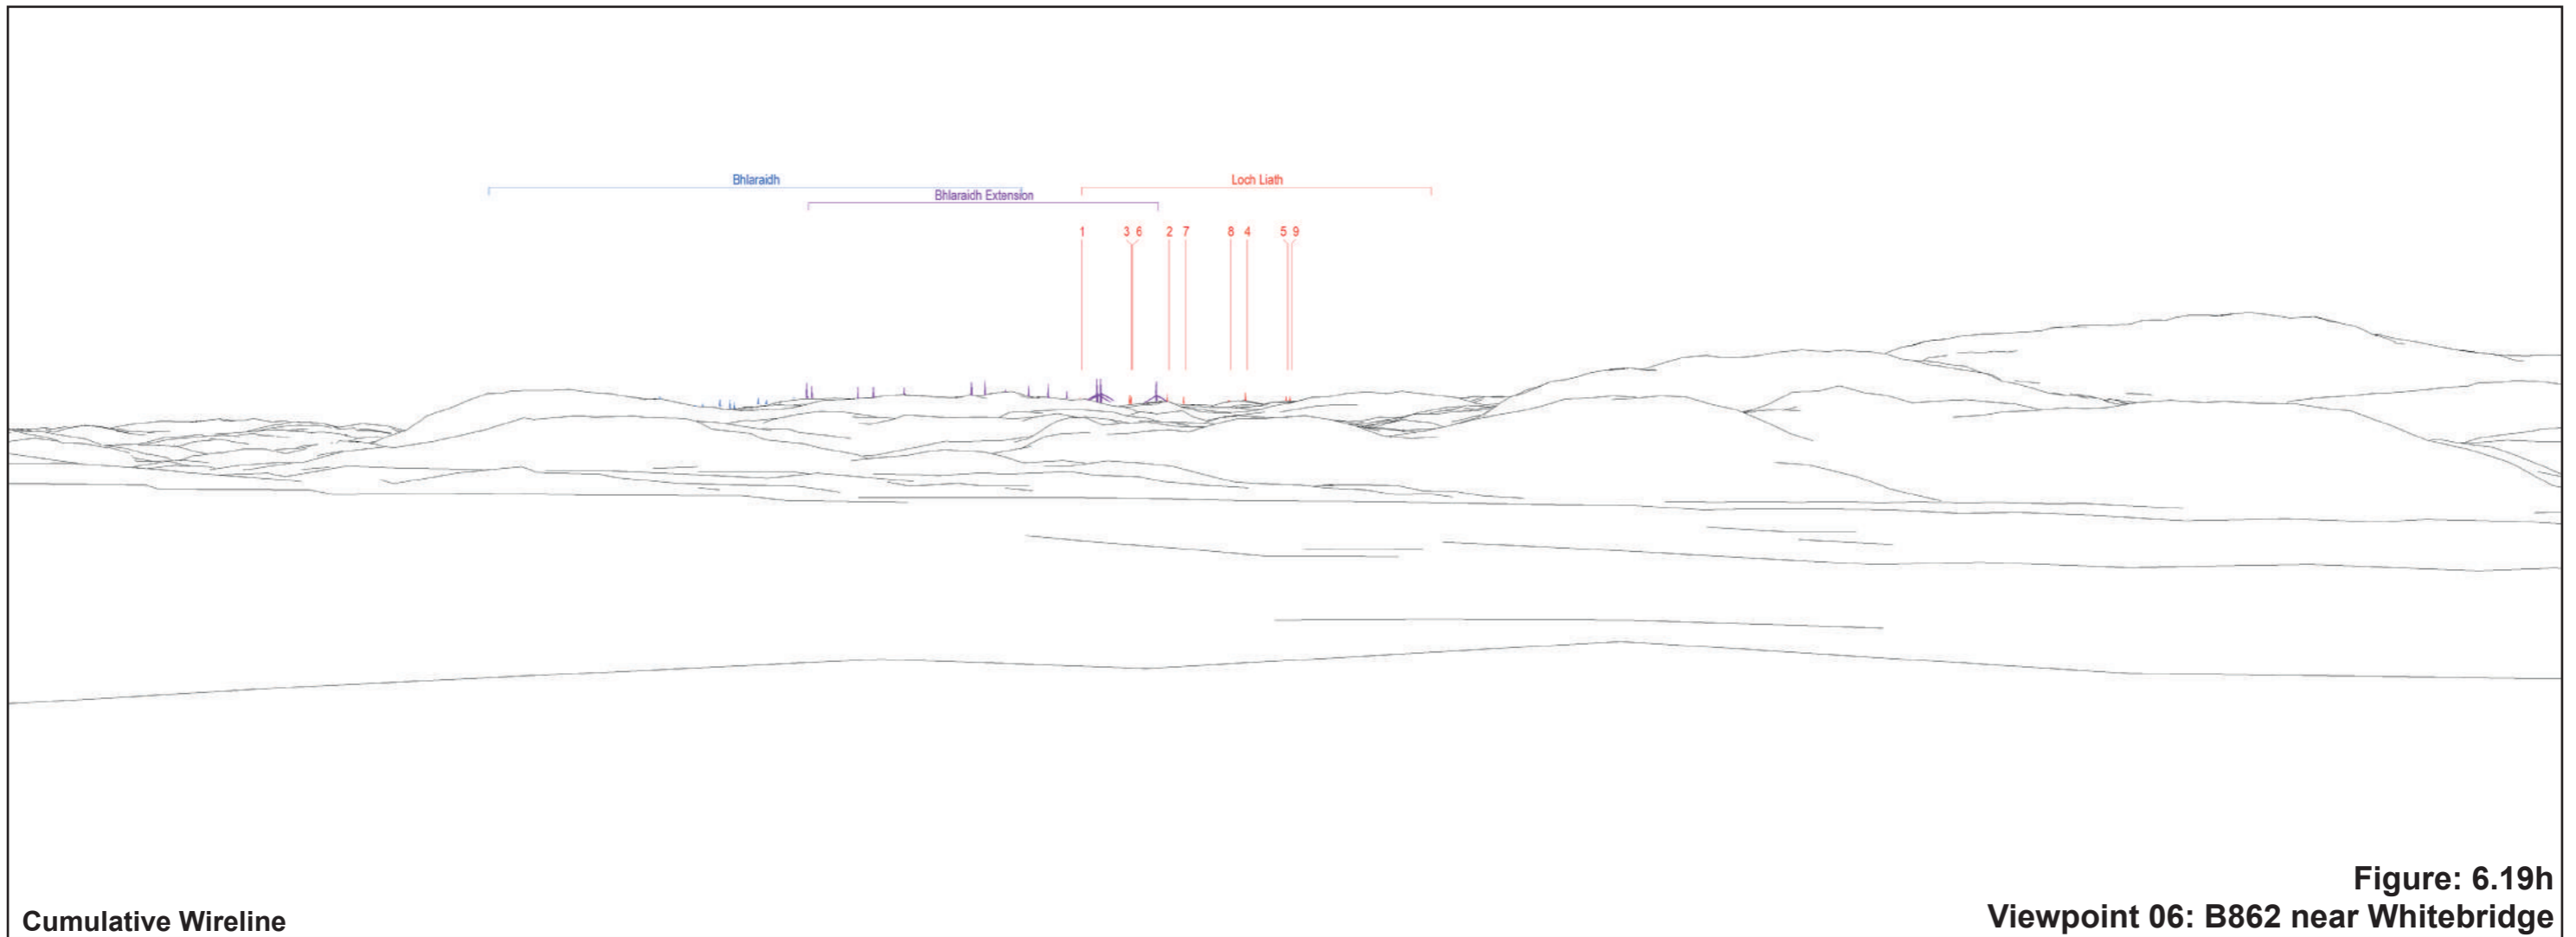

The viewpoint is located on the western verge of the B862, approximately 800m north of Whitebridge.

Map scale 1:20,000 @ A3

Extent of 50mm single frame used to construct panorama

OS reference: 249265E 816161N
Distance to nearest turbine: 12.75 km

Existing View

Wireline

Figure: 6.19g
Viewpoint 06: B862 near Whitebridge

Figure: 6.19h
Viewpoint 06: B862 near Whitebridge

Photomontage

OS reference: 249265E 816161N
Distance to nearest turbine: 12.75 km

Camera: Nikon D750
Focal Length: 50mm
Camera height: 1.5m

Photography Date: 01/09/2022
Photography Time: 10:26:00

Loch Liath Wind Farm

Figure: 6.19i

Viewpoint 06: B862 near Whitebridge

When viewed at a comfortable arm's length (approx. 500mm), this printed image is representative of our detailed central vision, but is not representative of scale and distance.

Figure: 6.19j

Viewpoint 06: B862 near Whitebridge

This image should be viewed at a comfortable arm's length (approx. 500mm)

Monochrome Photomontage

OS reference: 249265E 816161N
Distance to nearest turbine: 12.75 km