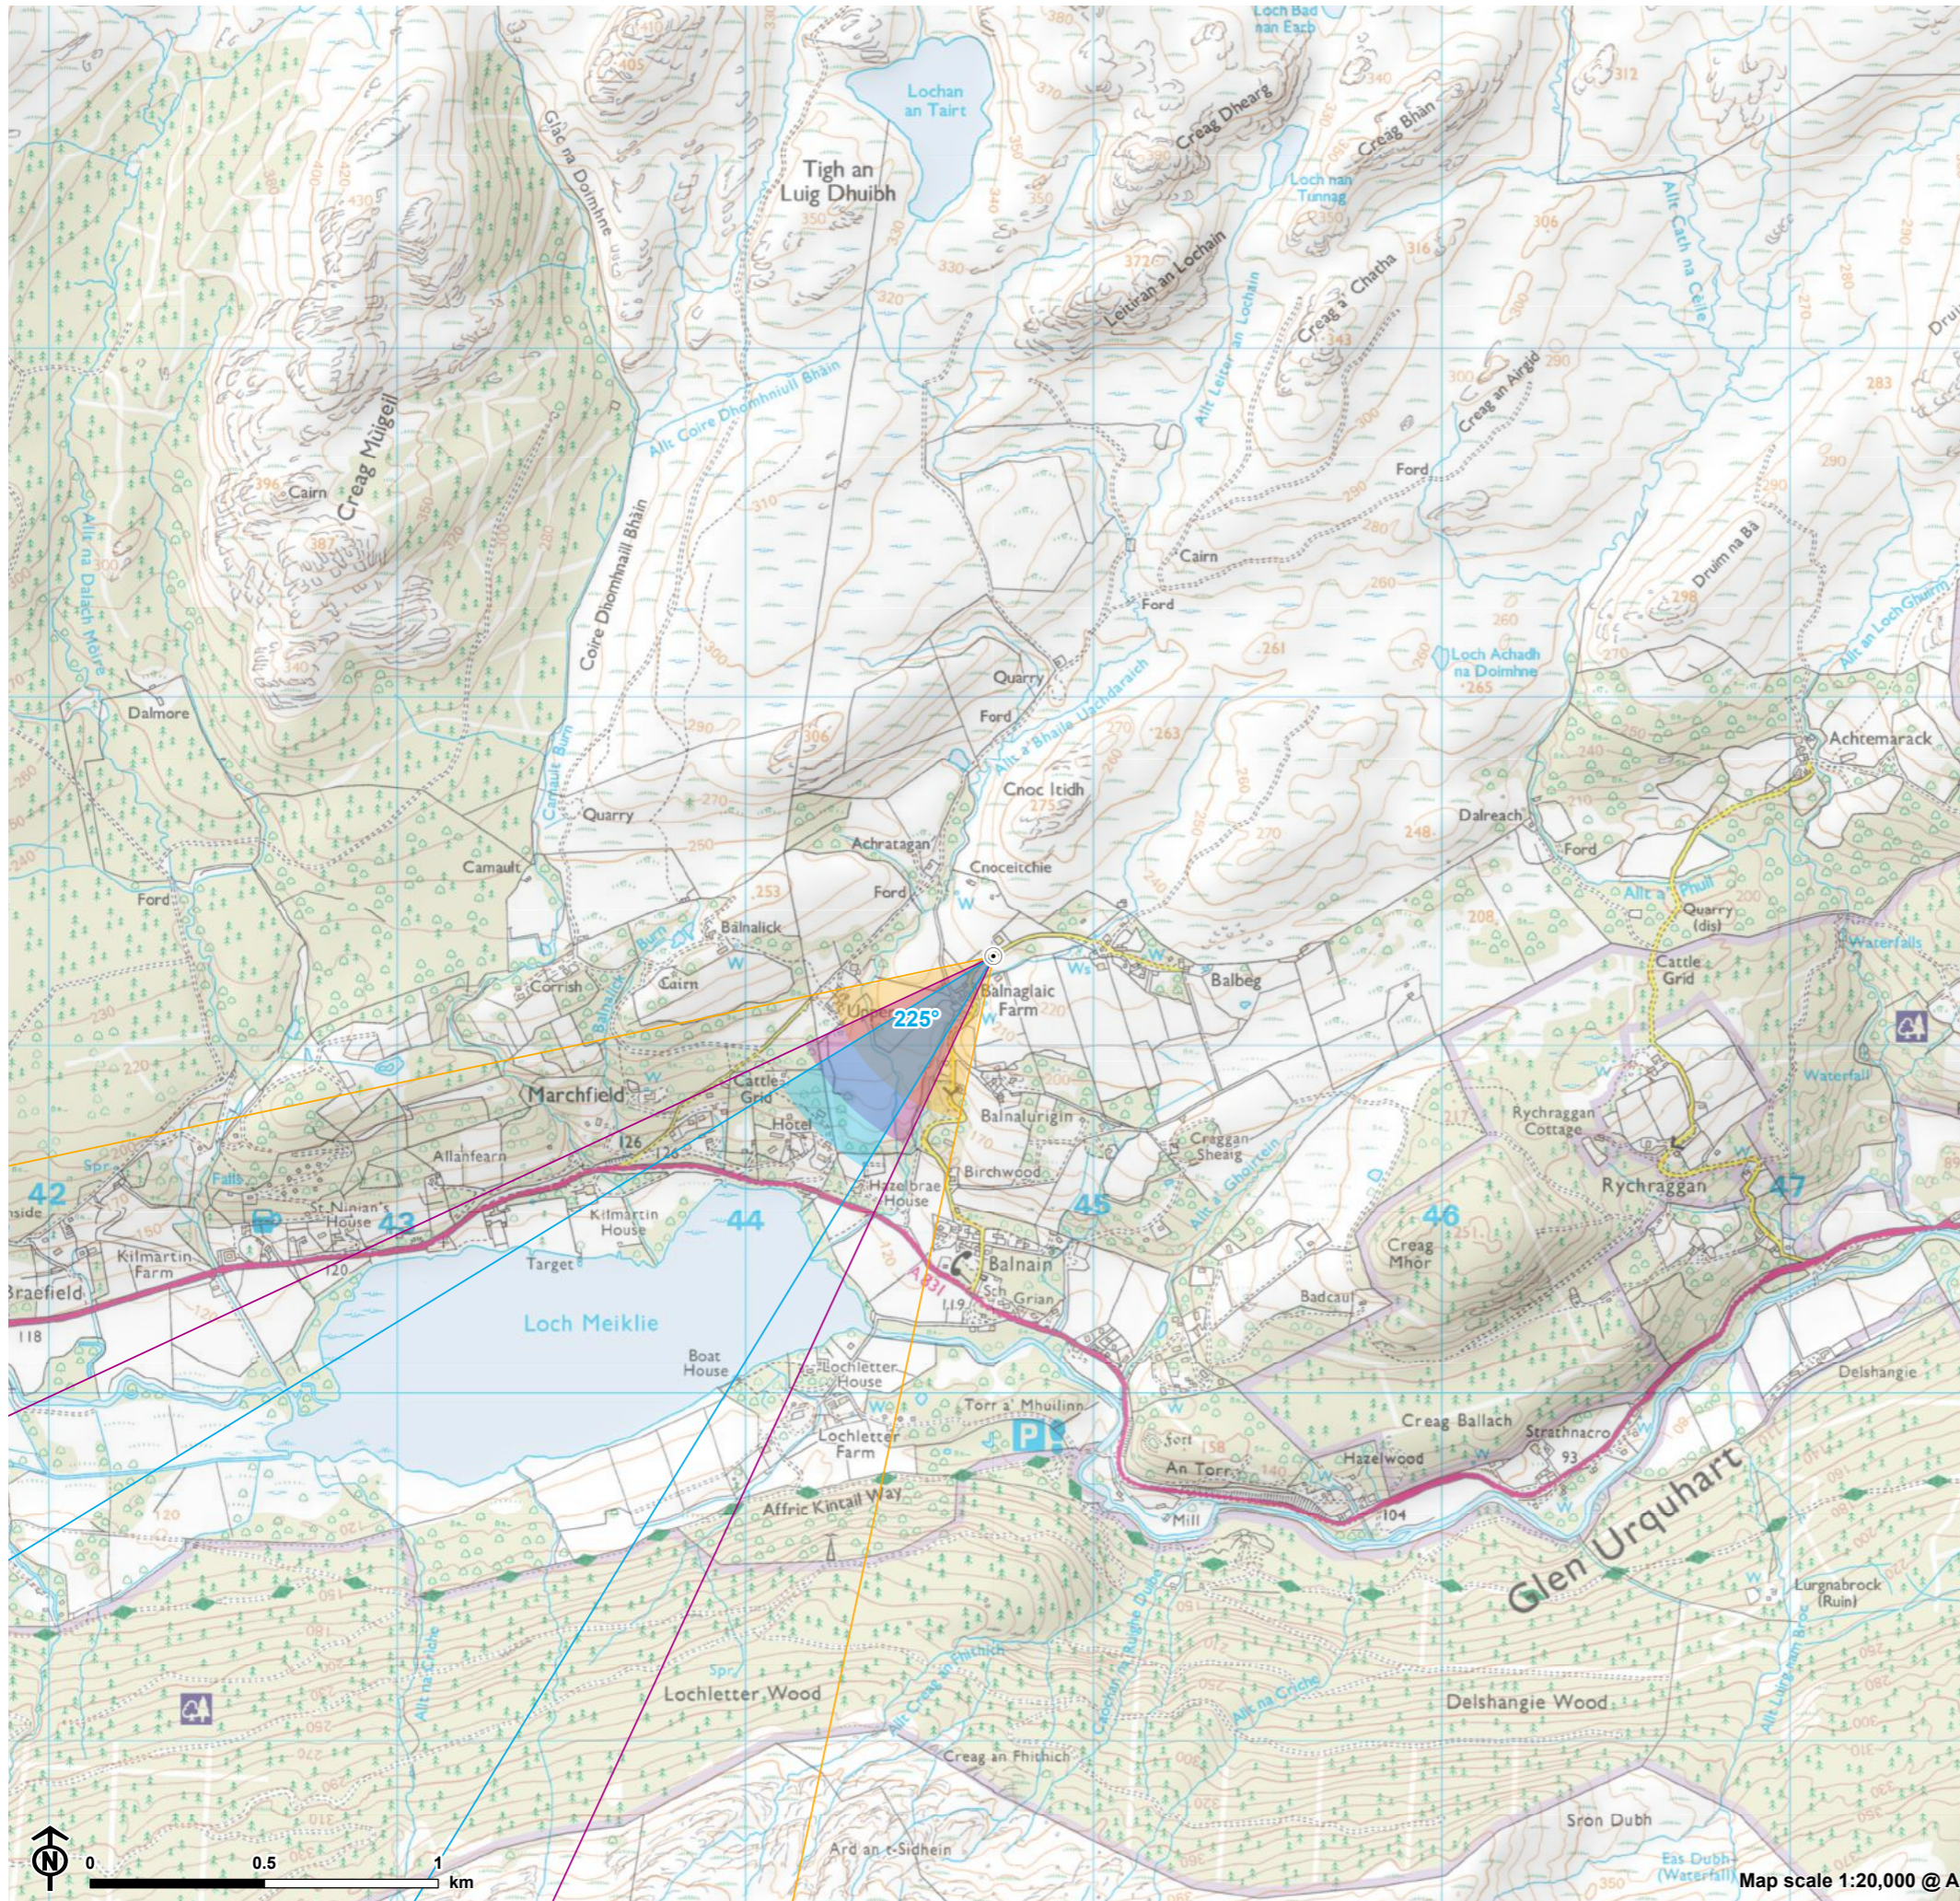

Figure: 6.16  
VP3: Balbeg

- Site boundary
- Turbine
- ⊙ Viewpoint
- ∠ 27° Field of View
- ∠ 39.6° Field of View
- ∠ 65.5° Field of View

AOD: 218 m  
E: 244713 N: 831254  
Nearest Loch Liath Turbine: 13  
Distance to nearest turbine: 8.9 km

The viewpoint is located near residential properties at Balbeg, located on the northern slopes of Glen Urquhart. The viewpoint is located near the bend in the minor road which passes north from the A831 towards Balbeg.

Map scale 1:20,000 @ A3

Extent of 50mm single frame used to construct panorama

Photomontage

OS reference: 244713E 831254N  
Distance to nearest turbine: 8.90 km

Camera: Nikon D750  
Focal Length: 50mm vertical (27°) x 28mm horizontal (65.5°)  
Camera height: 1.5m

Loch Liath Wind Farm  
**Figure: 6.16h**  
**Viewpoint 03: Balbeg**

When viewed at a comfortable arm's length (approx. 500mm), this printed image is representative of our detailed central vision, but is not representative of scale and distance.