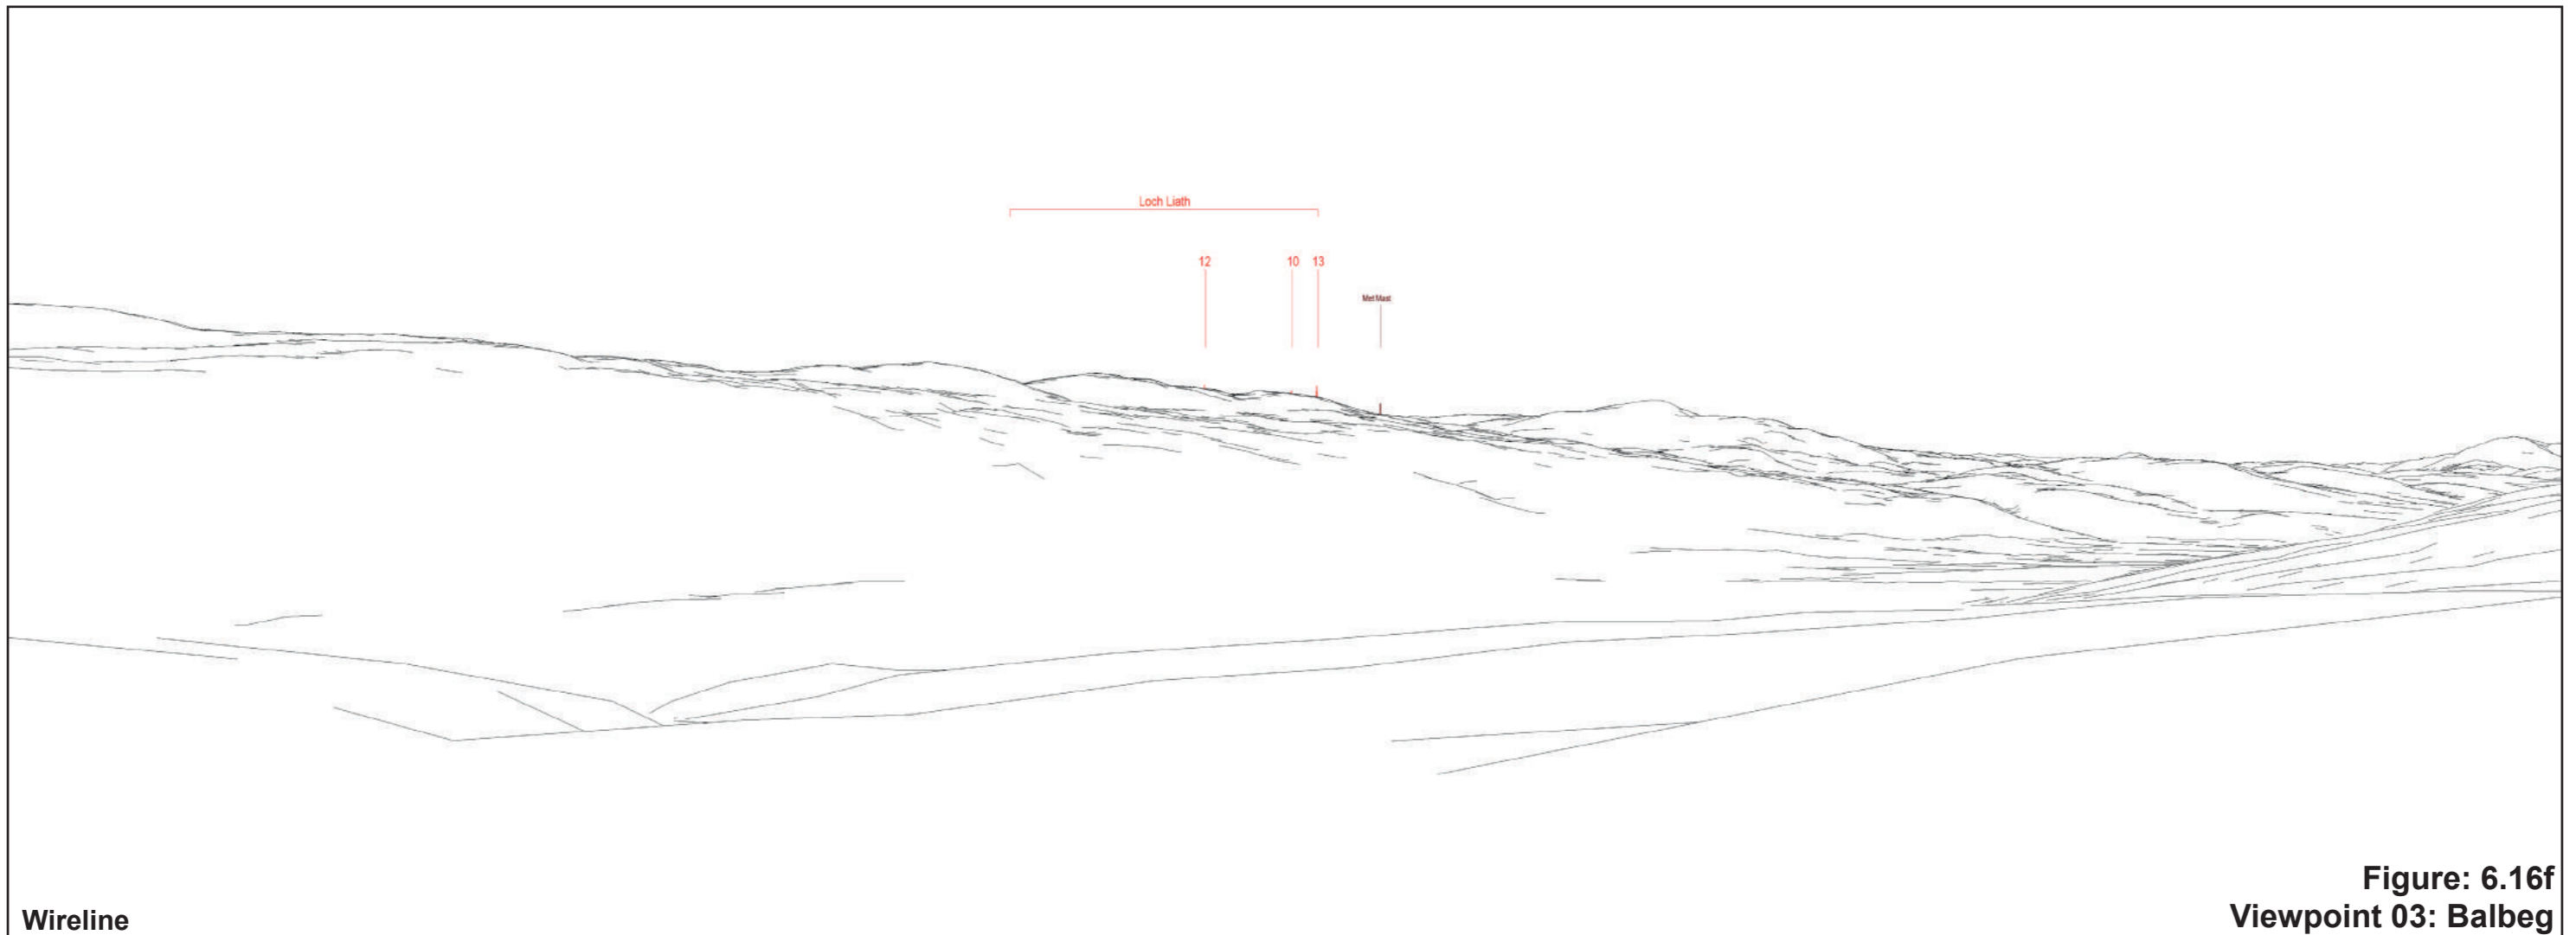

The viewpoint is located near residential properties at Balbeg, located on the northern slopes of Glen Urquhart. The viewpoint is located near the bend in the minor road which passes north from the A831 towards Balbeg.

Photography Date: 10/12/2021  
Photography Time: 13:19:00

*The images contained on this page and the following page are not representative of scale and distance from the actual viewpoint and show the wind farm development in its wider landscape context only.*

Loch Liath Wind Farm  
**Figure: 6.16h**  
**Viewpoint 03: Balbeg**

When viewed at a comfortable arm's length (approx. 500mm), this printed image is representative of our detailed central vision, but is not representative of scale and distance.