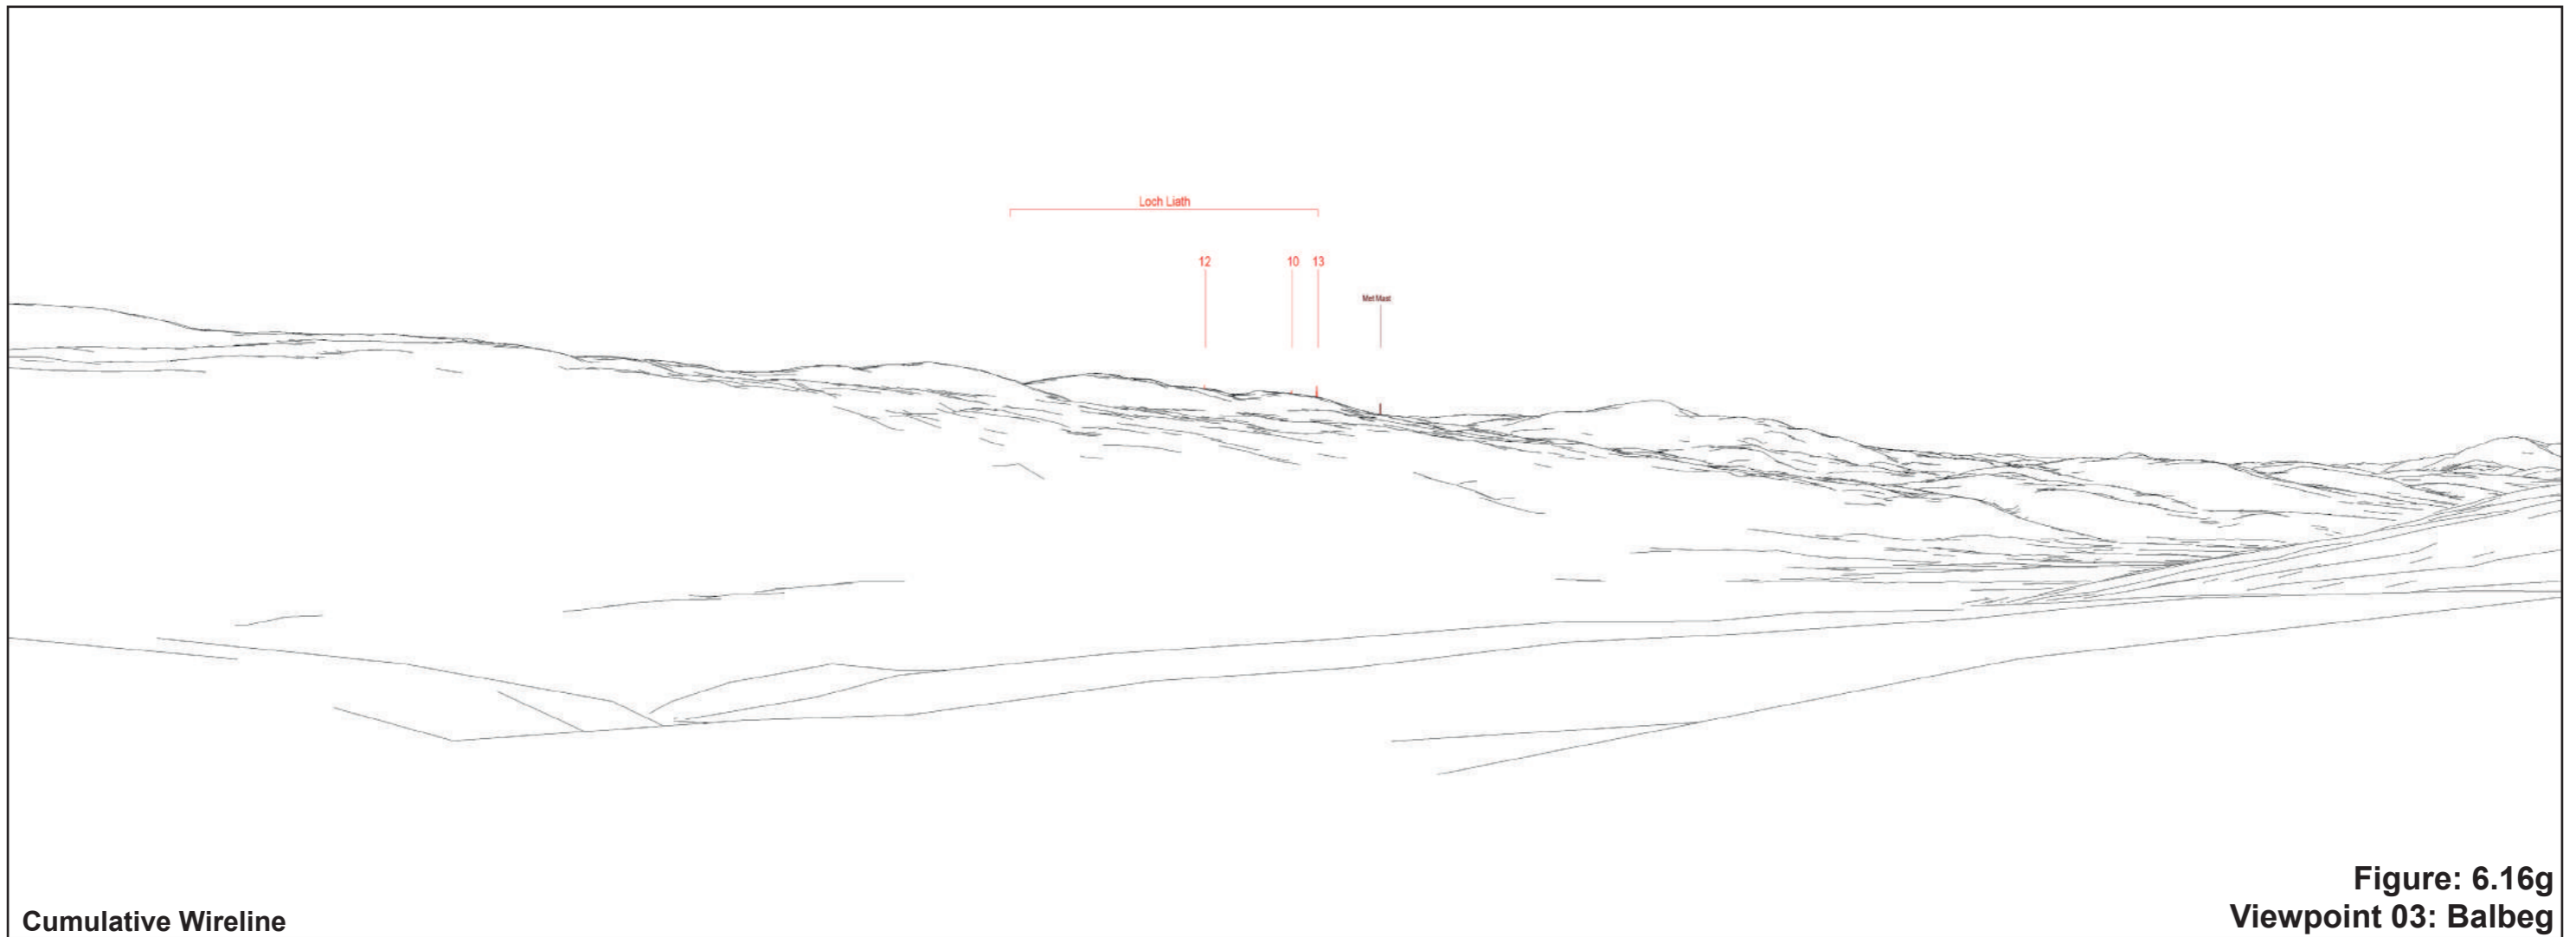

Photography Date: 10/12/2021  
Photography Time: 13:19:00

*The images contained on this page and the following page are not representative of scale and distance from the actual viewpoint and show the wind farm development in its wider landscape context only.*

Figure: 6.16g  
Viewpoint 03: Balbeg

Photomontage

OS reference: 244713E 831254N  
Distance to nearest turbine: 8.90 km

Camera: Nikon D750  
Focal Length: 50mm  
Camera height: 1.5m

Photography Date: 10/12/2021  
Photography Time: 13:19:00

Loch Liath Wind Farm  
**Figure: 6.16h**  
**Viewpoint 03: Balbeg**

When viewed at a comfortable arm's length (approx. 500mm), this printed image is representative of our detailed central vision, but is not representative of scale and distance.