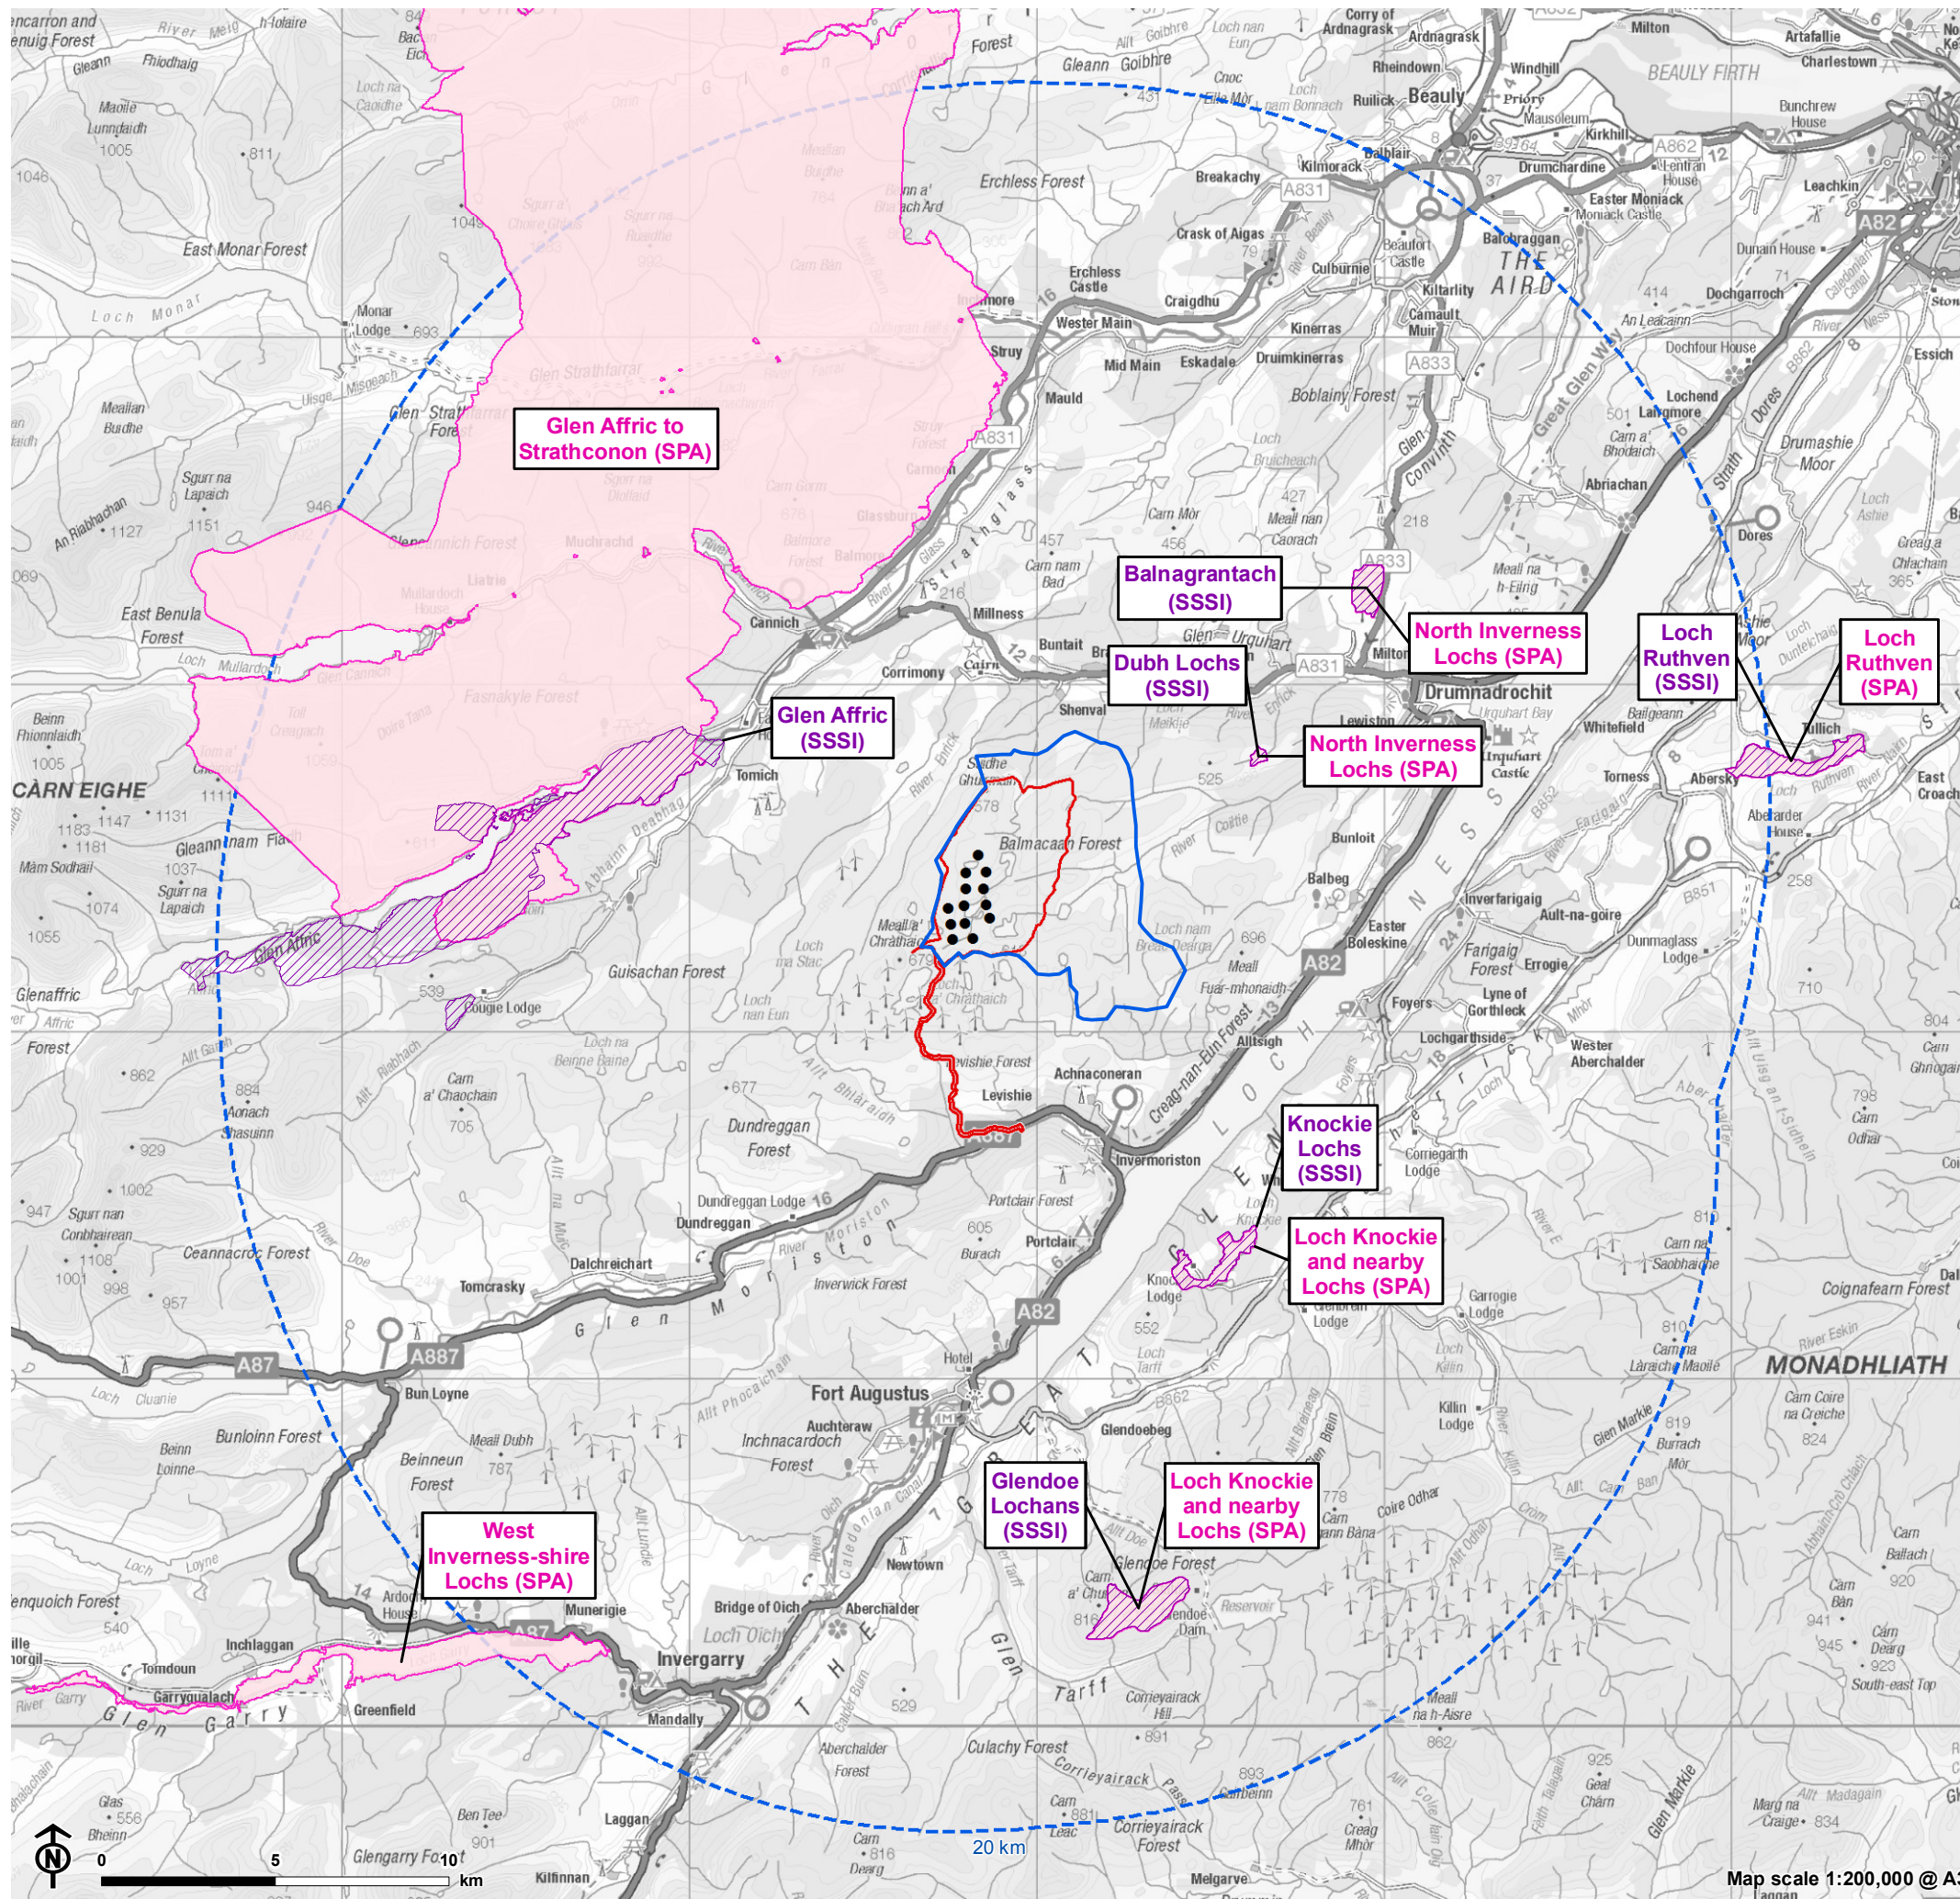

Figure 9.1: Designated Sites within 20km

- Site boundary
- Turbine
- Site boundary buffer 20km
- Ornithology Study Area
- Designated sites**
- Site of Special Scientific Interest (SSSI)
- Special Protection Area (SPA)