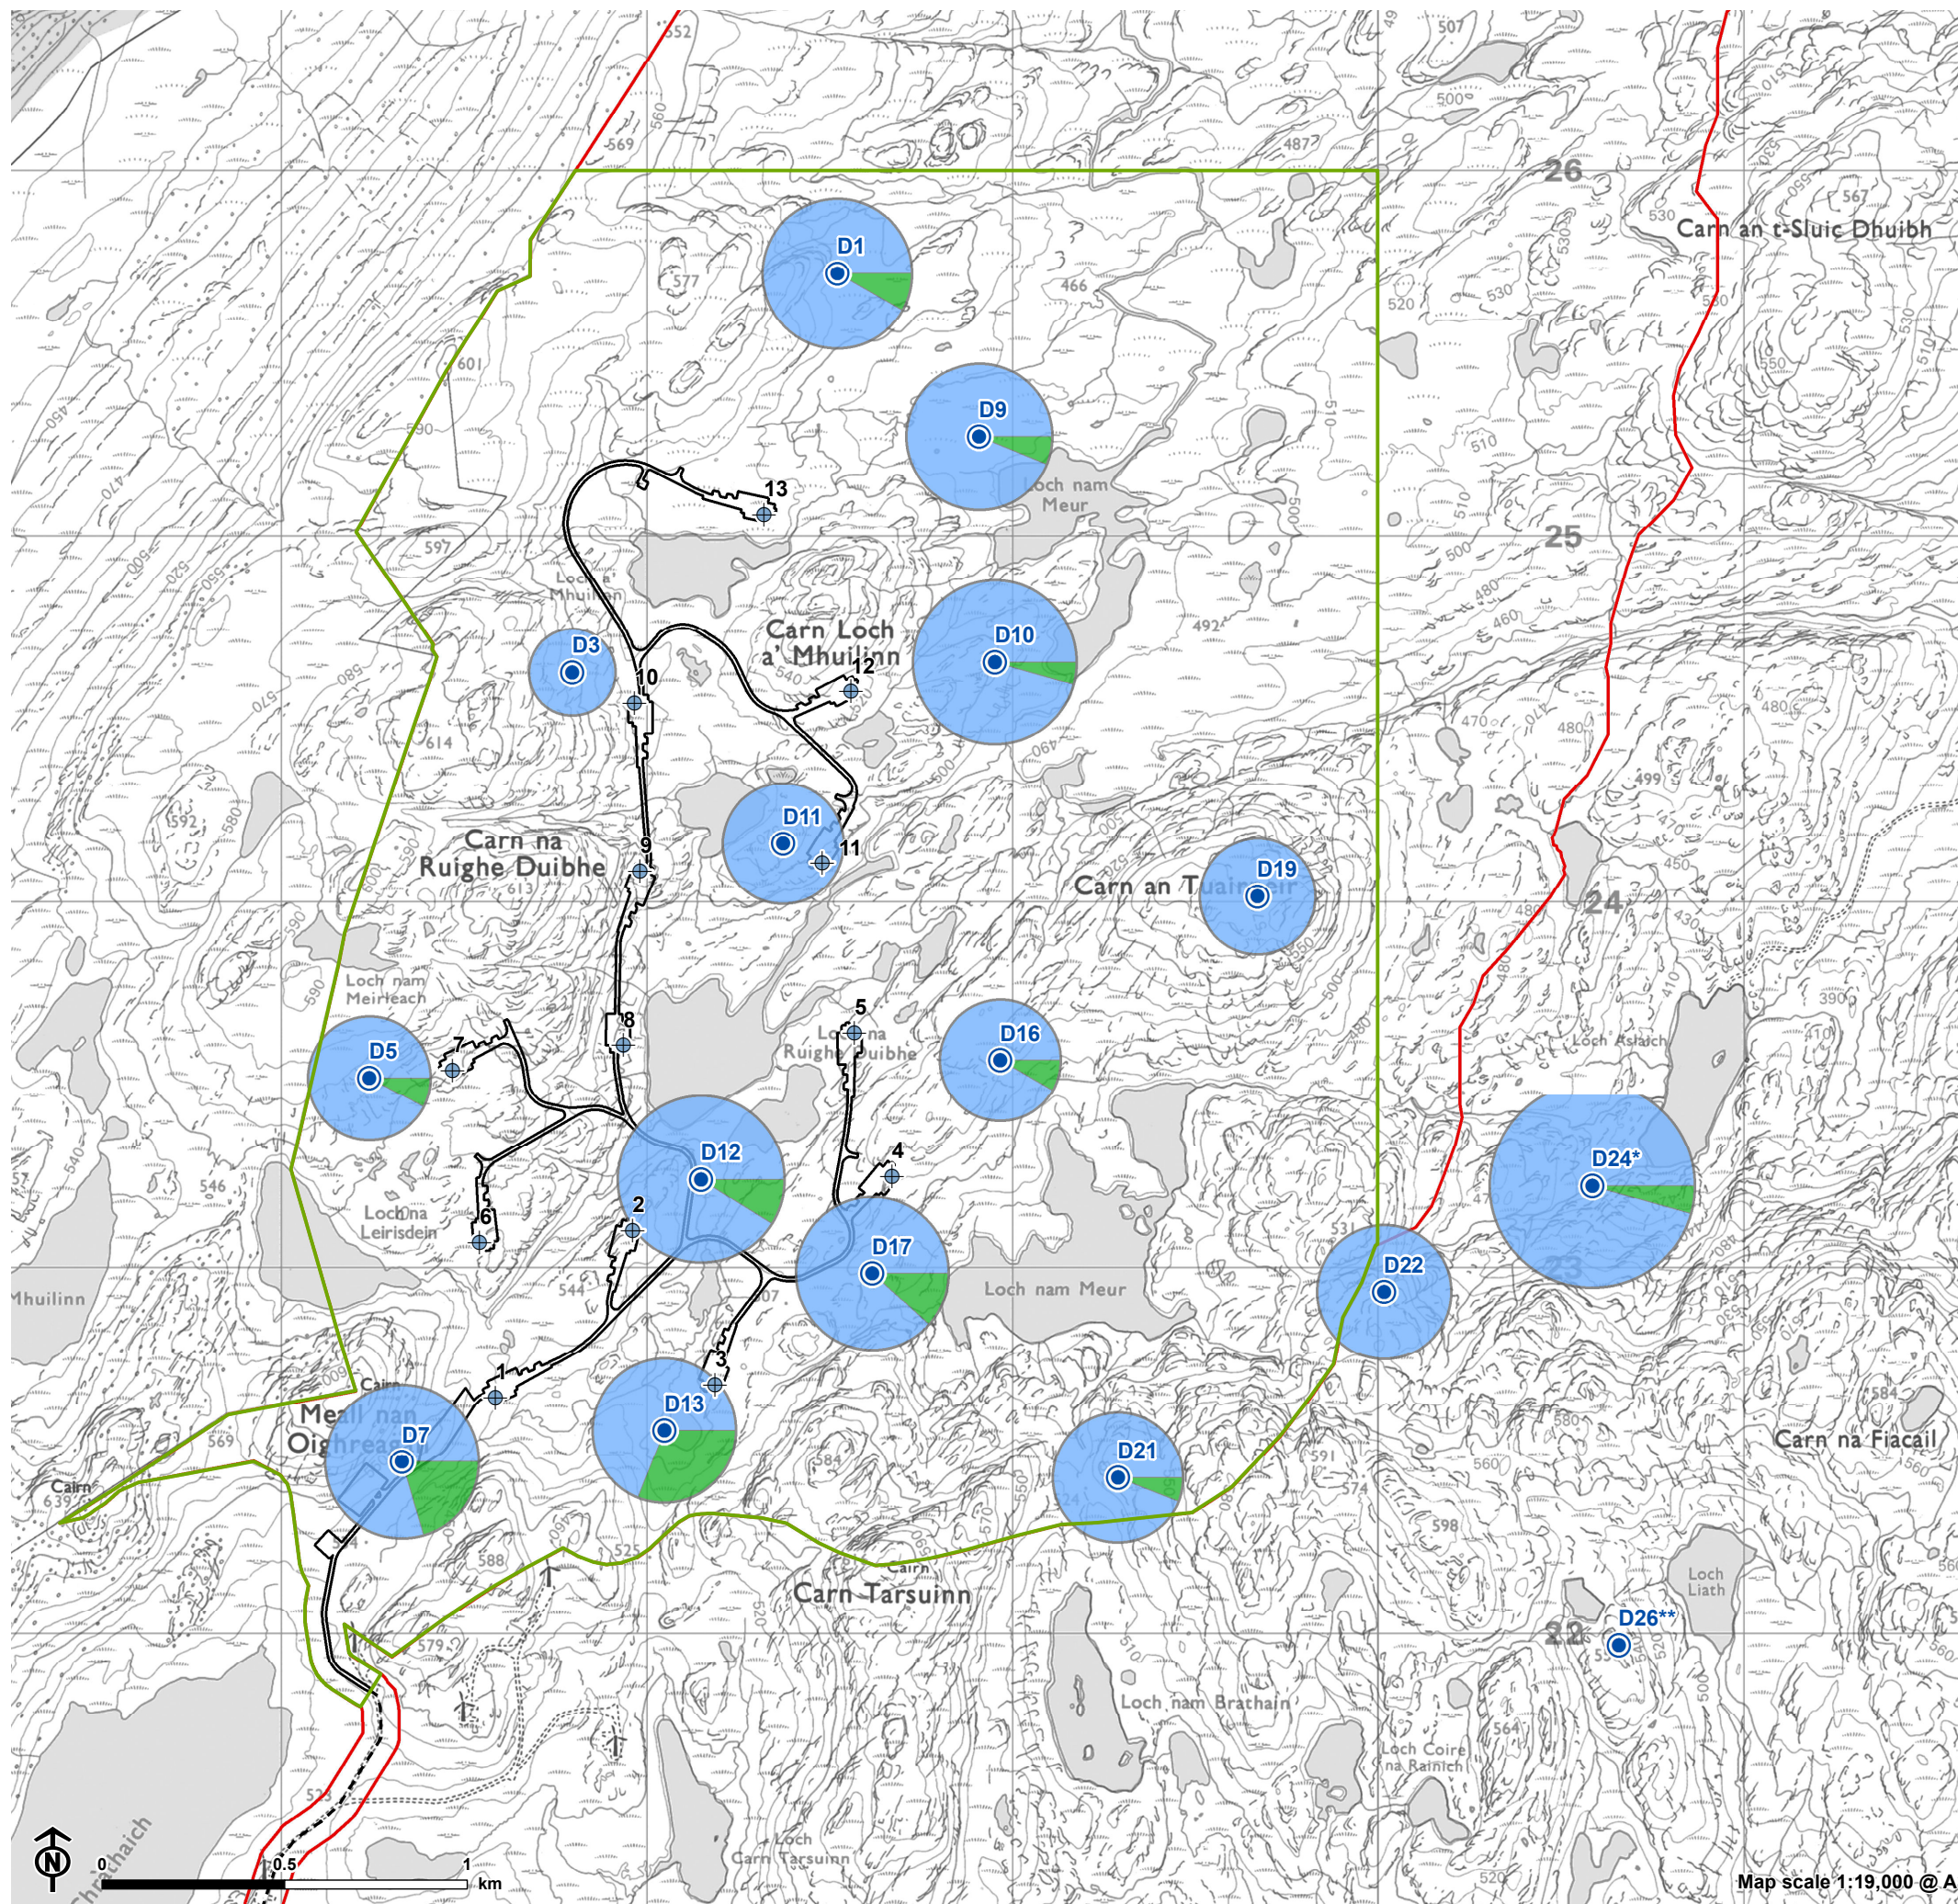

Figure 8.8: Bat Survey Results

* Detector 24 recorded two calls of a Plecotus bat.
 ** Detector 26 recorded a single call of a Pipistrellus bat.