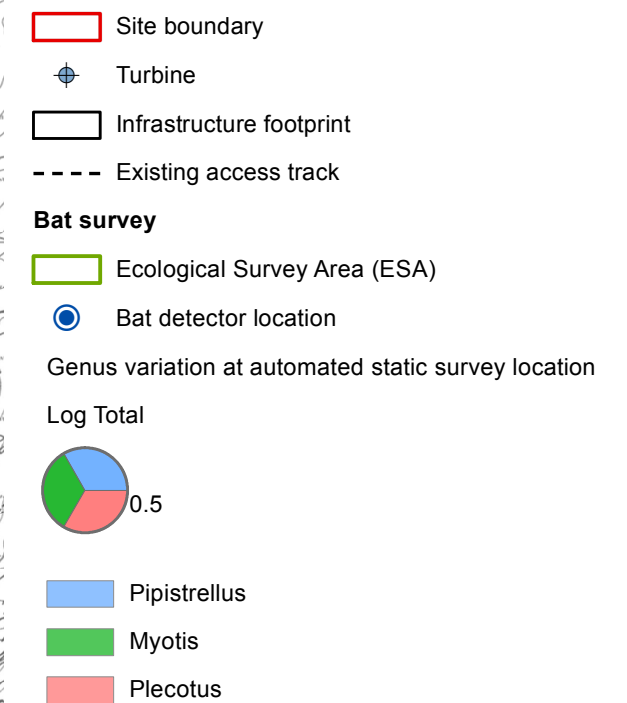

Figure 8.8: Bat Survey Results

* Detector 24 recorded two calls of a Plecotus bat.
 ** Detector 26 recorded a single call of a Pipistrellus bat.