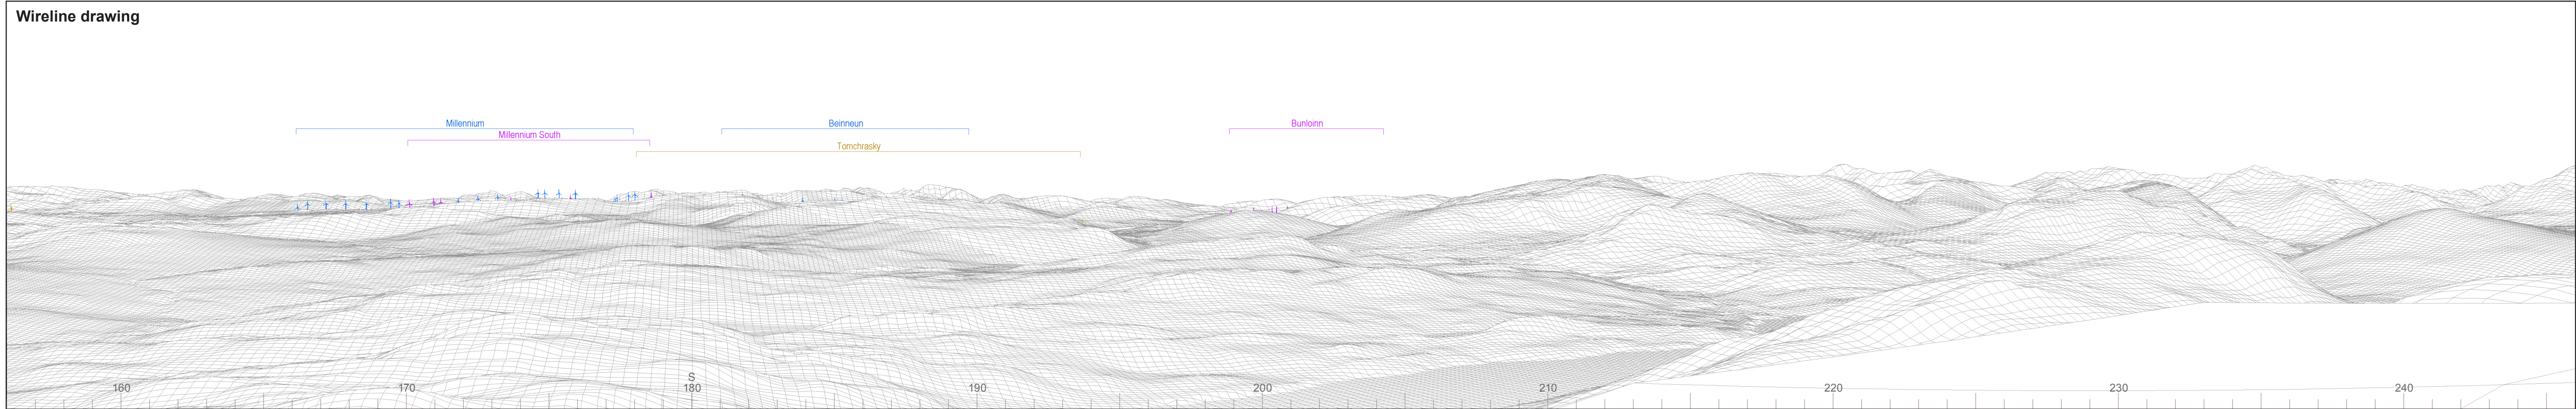

Baseline photograph

OS reference: 224928E 828045N
AOD: 689.08 m
Direction of view: 201°
Nearest turbine: 13.32 km

Horizontal field of view: 90° (cylindrical projection)
Principal distance: 522 mm
Paper size: 841 x 297 mm (half A1)
Correct printed image size: 820 x 260 mm

Camera:
Lens: 50mm Fixed Focal Length
Camera height: 1.5 m

Photography Date: 19/10/2022
Photography Time: 13:59

Wind Farm Developments key
(by status):

Proposed scheme Application
Operational Appeal/PLI
Under construction
Consented