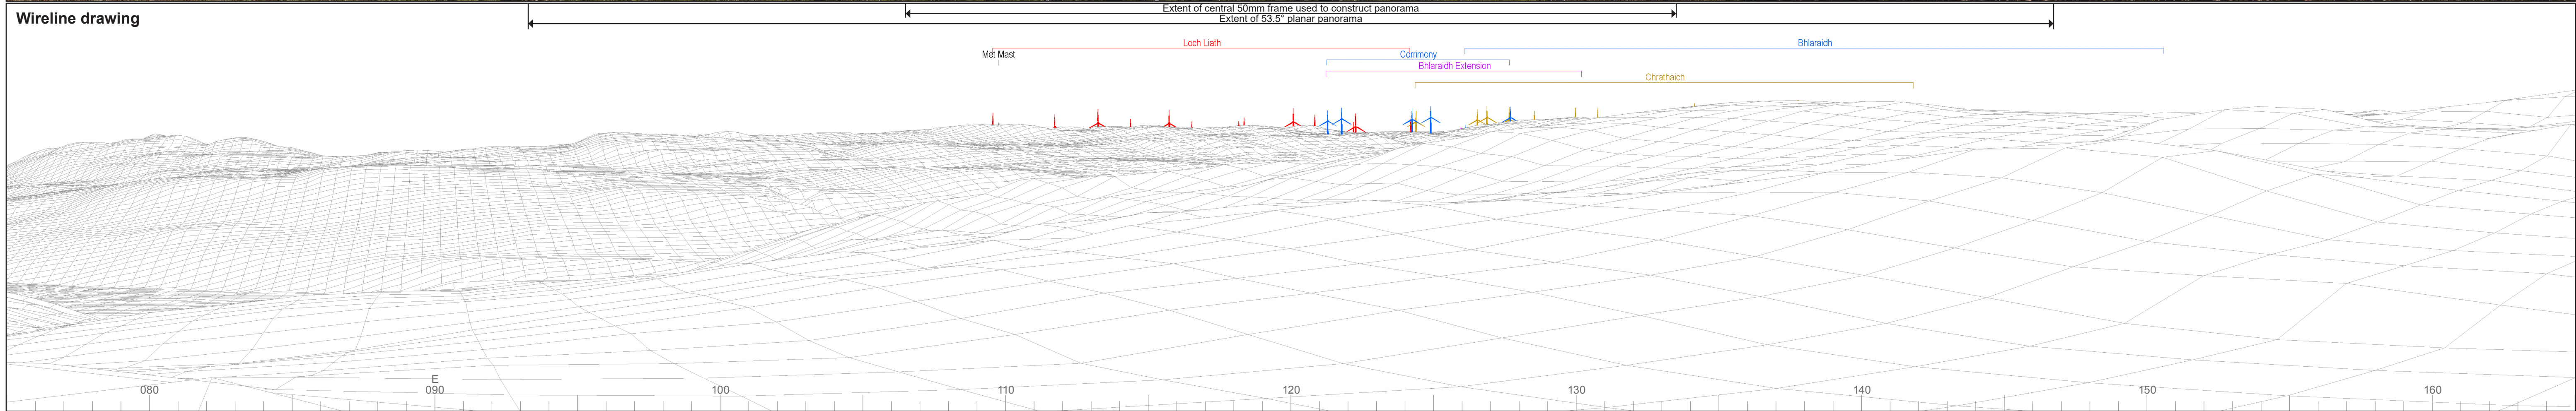

Baseline photograph

This image provides landscape and visual context only

Wireline drawing

Extent of central 50mm frame used to construct panorama
Extent of 53.5° planar panorama

Met Mast
Loch Liath
Corrimony
Bhlaraidh Extension
Chrathaich
Bhlaraidh

© Crown copyright and database rights 2024 Ordnance Survey data. Licence number: 0100031673

OS reference: 229330E 828255N
AOD: 201.32 m
Direction of view: 120°
Nearest turbine: 9.4 km

Horizontal field of view: 90° (cylindrical projection)
Principal distance: 522 mm
Paper size: 841 x 297 mm (half A1)
Correct printed image size: 820 x 260 mm

Camera: Nikon D750
Lens: 50mm Fixed Focal Length
Camera height: 1.5 m

Photography Date: 13/04/2021
Photography Time: 15:27

Wind Farm Developments key
(by status):

Proposed scheme Application
Operational Appeal/PLI
Under construction
Consented