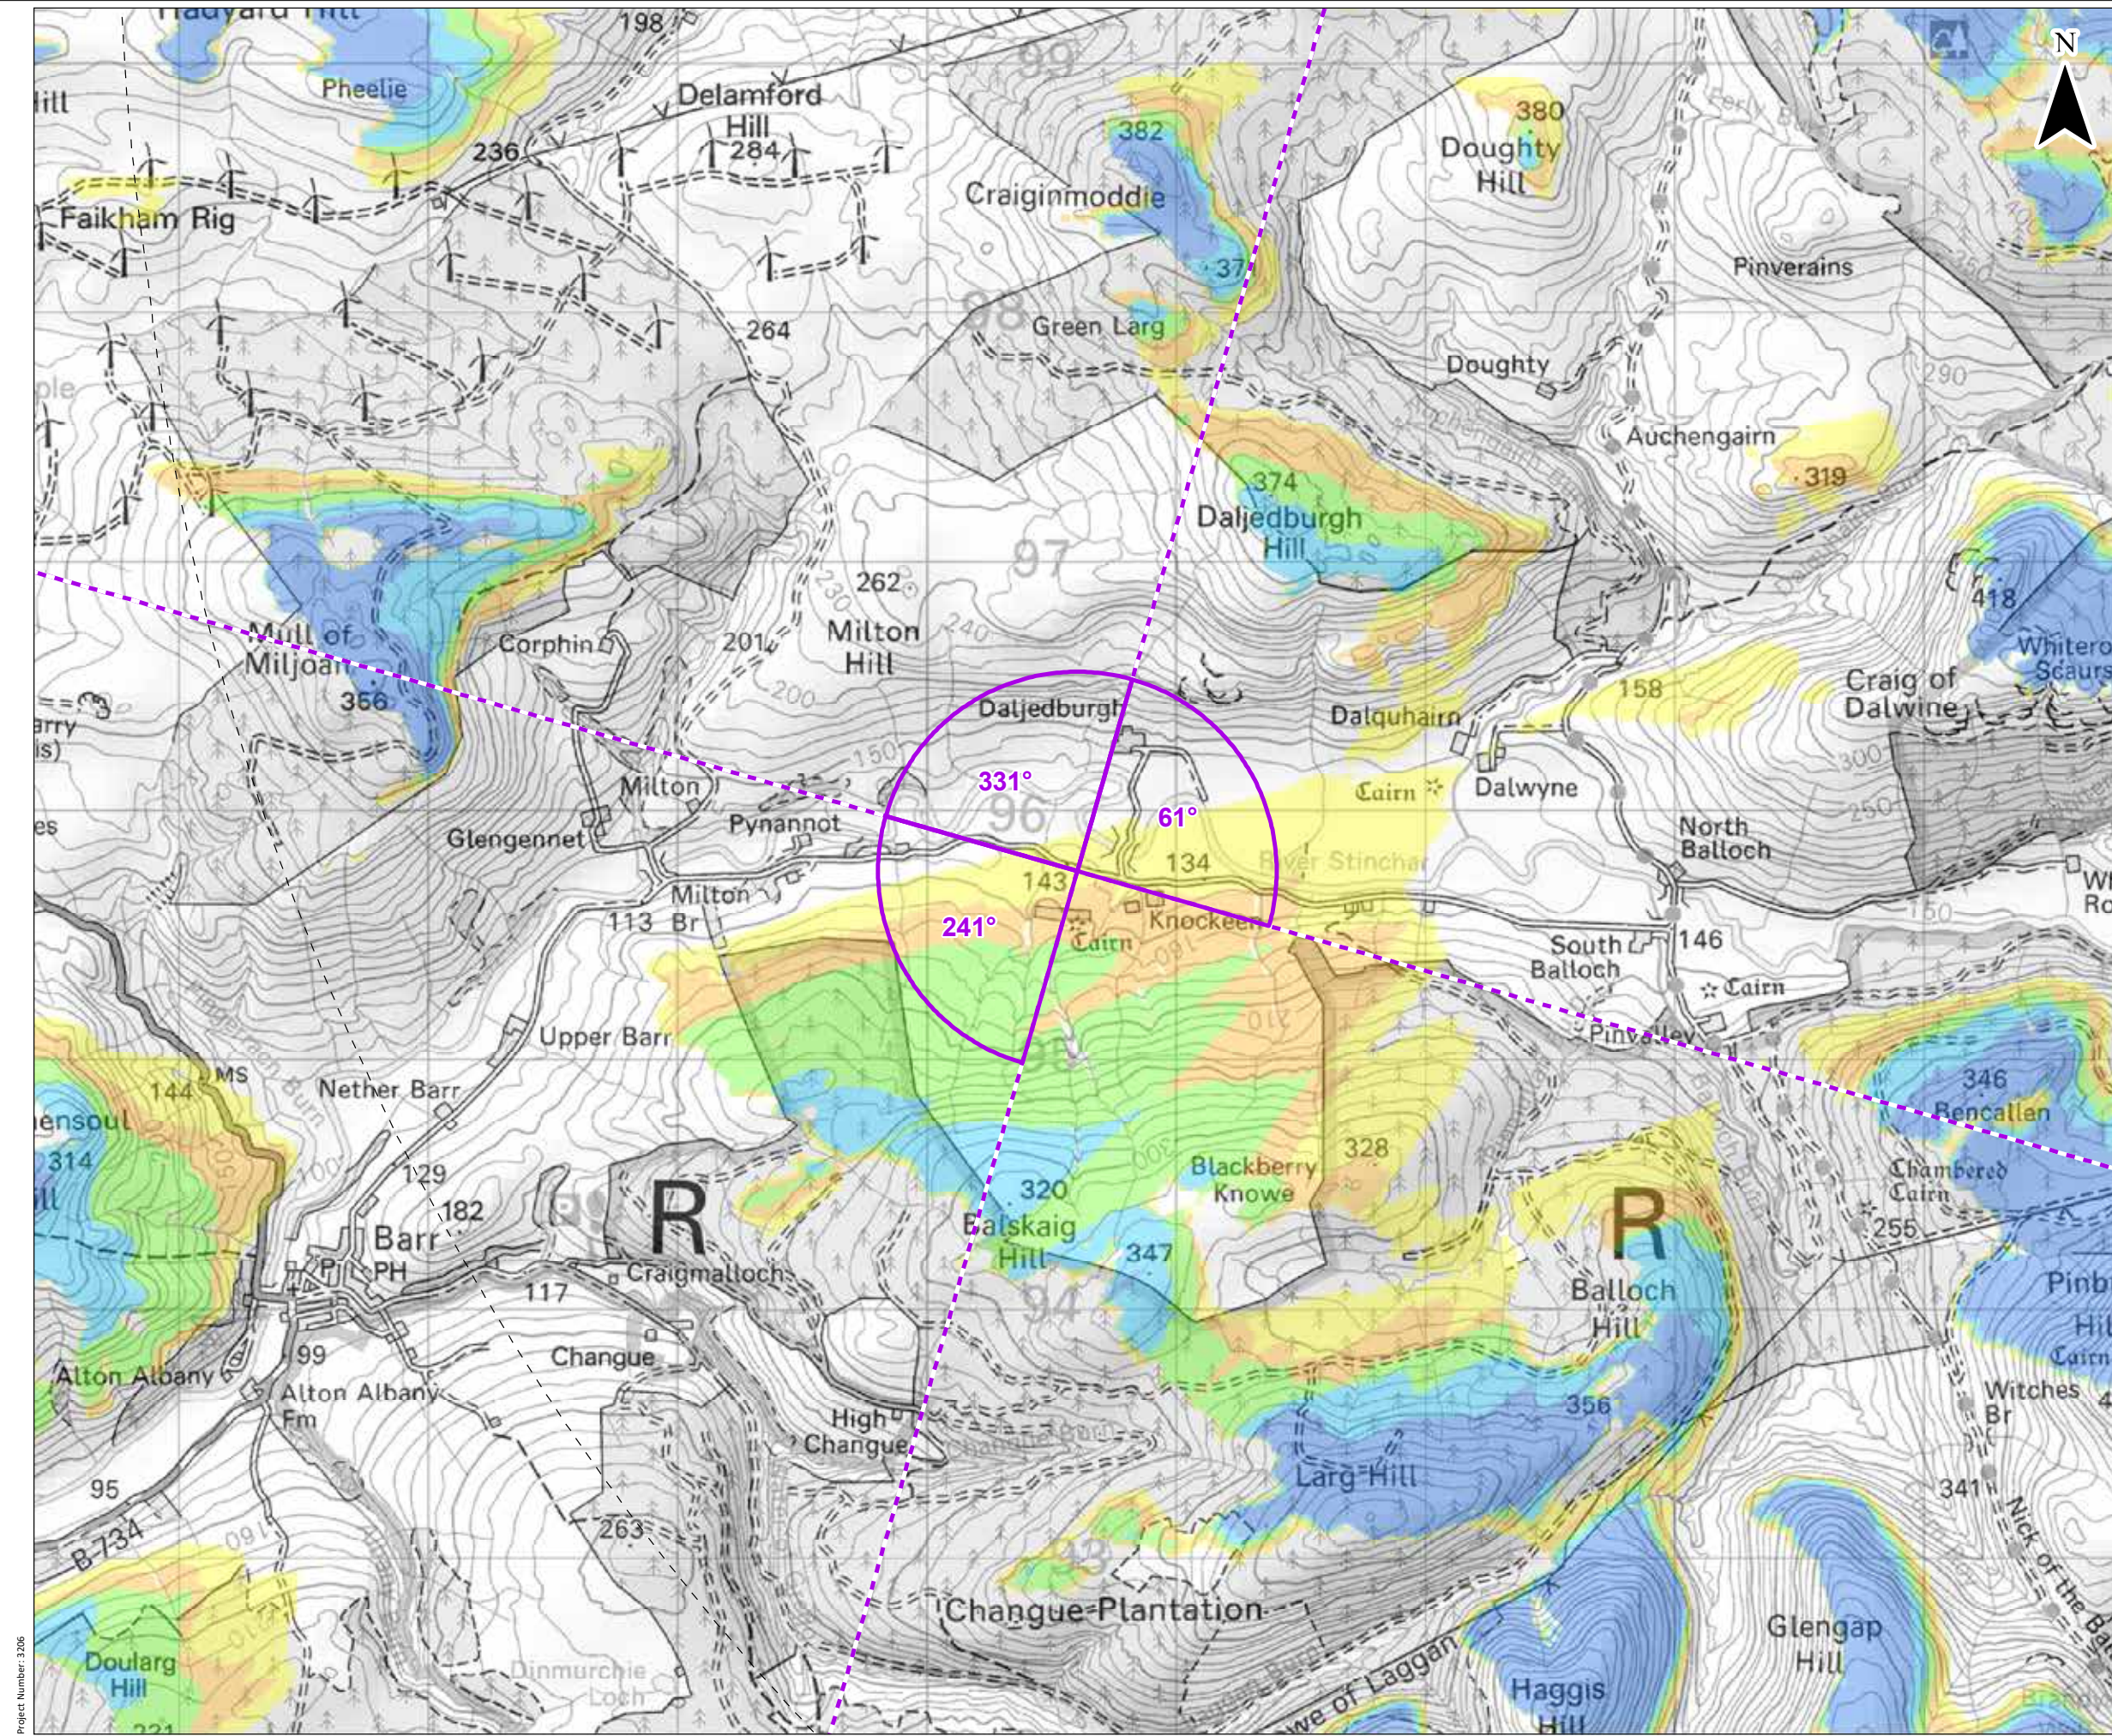

KEY

- Site Boundary
- Proposed Turbine
- 10 km Radii
- 45 km LVIA Study Area
- Viewpoint Location
- Cumulative Wireline (90°HFOV)

Blade Tip ZTV

No. of Turbines Theoretically Visible

- 1 - 2
- 3 - 4
- 5 - 6
- 7 - 8
- 9

Blade tip: 180 / 200m | Observer height: 2m
DTM: OS T5/T50 DTM | Surface features: Excluded
DTM resolution: 10m | Earth curvature: Included

0 0.5 1 km
Scale 1:25,000 @ A3

Statkraft **open**
optimised environments

Knockcronan Wind Farm
Environmental Impact Assessment Report
Figure 6.44a

Viewpoint A: Minor Road between Barr and South Balloch

Date: 08/11/2021 | Drawn by: JM | Checked by: SG | Version: V1