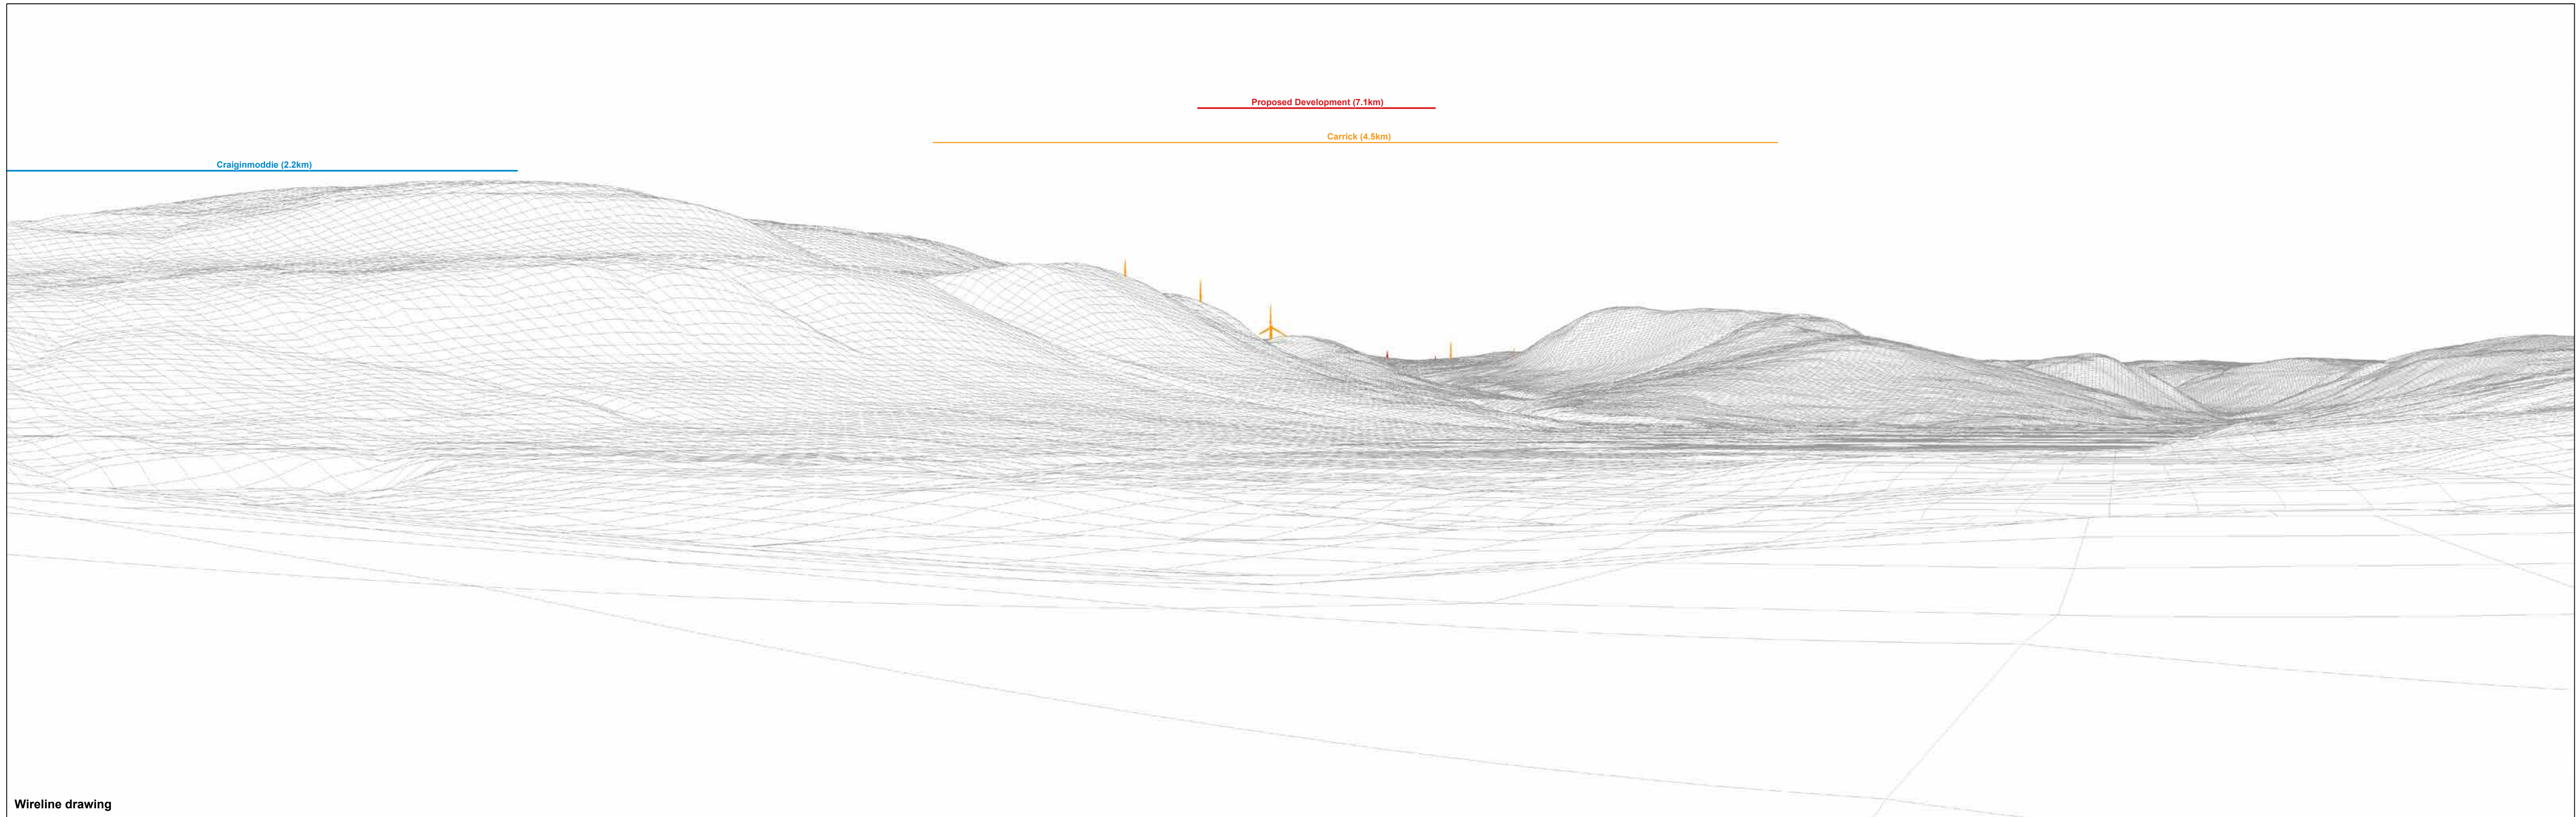

Blade tip: 180 / 200m | Observer height: 2m  
 DTM: OS T5/T50 DTM | Surface features: Excluded  
 DTM resolution: 10m | Earth curvature: Included

0 0.5 1 km  
 Scale 1:25,000 @ A3

**Statkraft** **open**  
 optimised environments

OS reference: 230603 E 595759 N  
Eye level: 144.3 mAOB  
Direction of view: 241°  
Nearest turbine: 7088 m

Horizontal field of view: 90° (cylindrical projection)  
Principal distance: 522 mm  
Paper size: 841 x 297 mm (half A1)  
Correct printed image size: 820 x 130 mm

Figure 6.44b  
Viewpoint A: Minor Road between Barr and South Balloch

Hadyard Hill (2.6km)

Craiginmoddie (2.2km)

Wireline drawing

OS reference: 230603 E 595759 N  
Eye level: 144.3 mAOD  
Direction of view: 331°  
Nearest turbine: 7088 m

Knockcronal

Wireline drawing

OS reference: 230603 E 595759 N  
 Eye level: 144.3 mAOD  
 Direction of view: 61°  
 Nearest turbine: 7088m

Horizontal field of view: 90° (cylindrical projection)  
 Principal distance: 522 mm  
 Paper size: 841 x 297 mm (half A1)  
 Correct printed image size: 820 x 130 mm