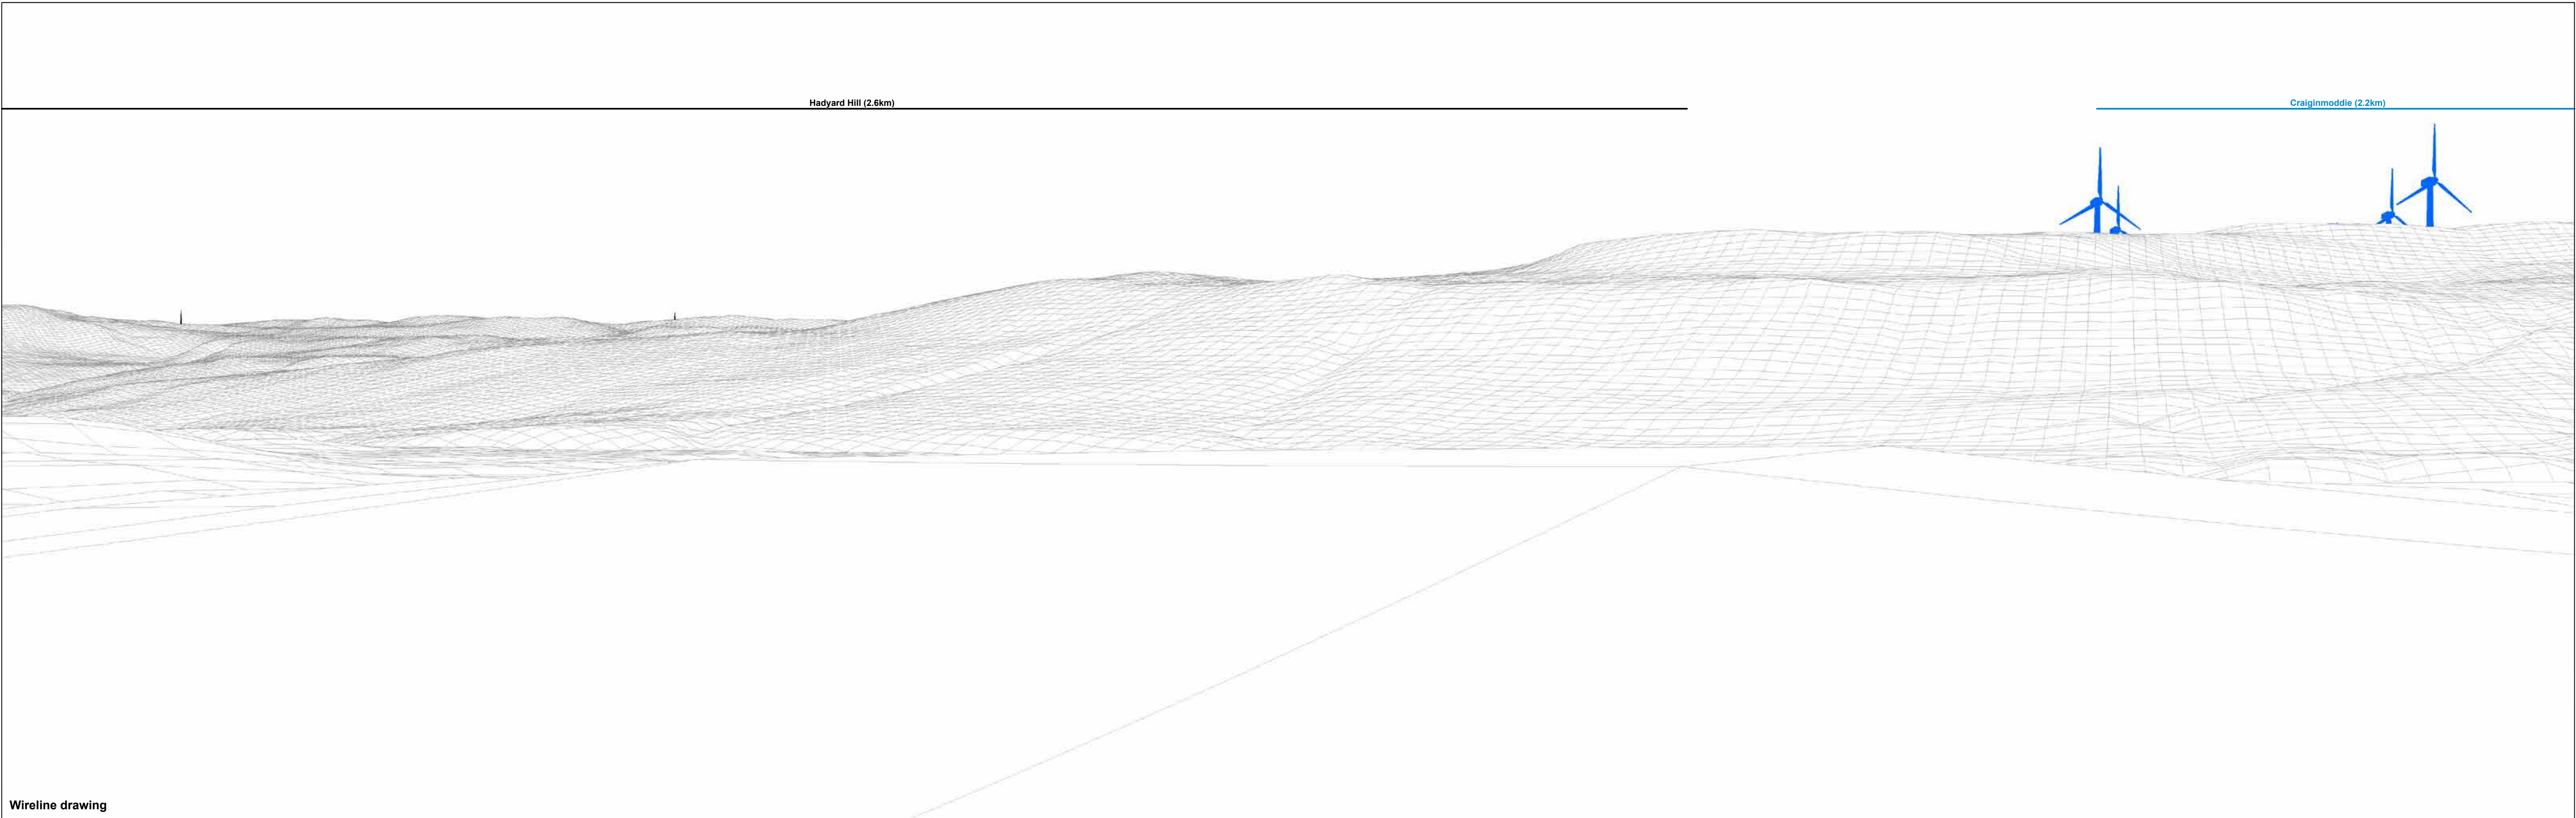

Figure 6.44b
Viewpoint A: Minor Road between Barr and South Balloch

Hadyard Hill (2.6km)

Craiginmoddie (2.2km)

Wireline drawing

OS reference: 230603 E 595759 N
Eye level: 144.3 mAOD
Direction of view: 331°
Nearest turbine: 7088 m

Horizontal field of view: 90° (cylindrical projection)
Principal distance: 522 mm
Paper size: 841 x 297 mm (half A1)
Correct printed image size: 820 x 130 mm

Figure 6.44c
Viewpoint A: Minor Road between Barr and South Balloch

Knockcronal