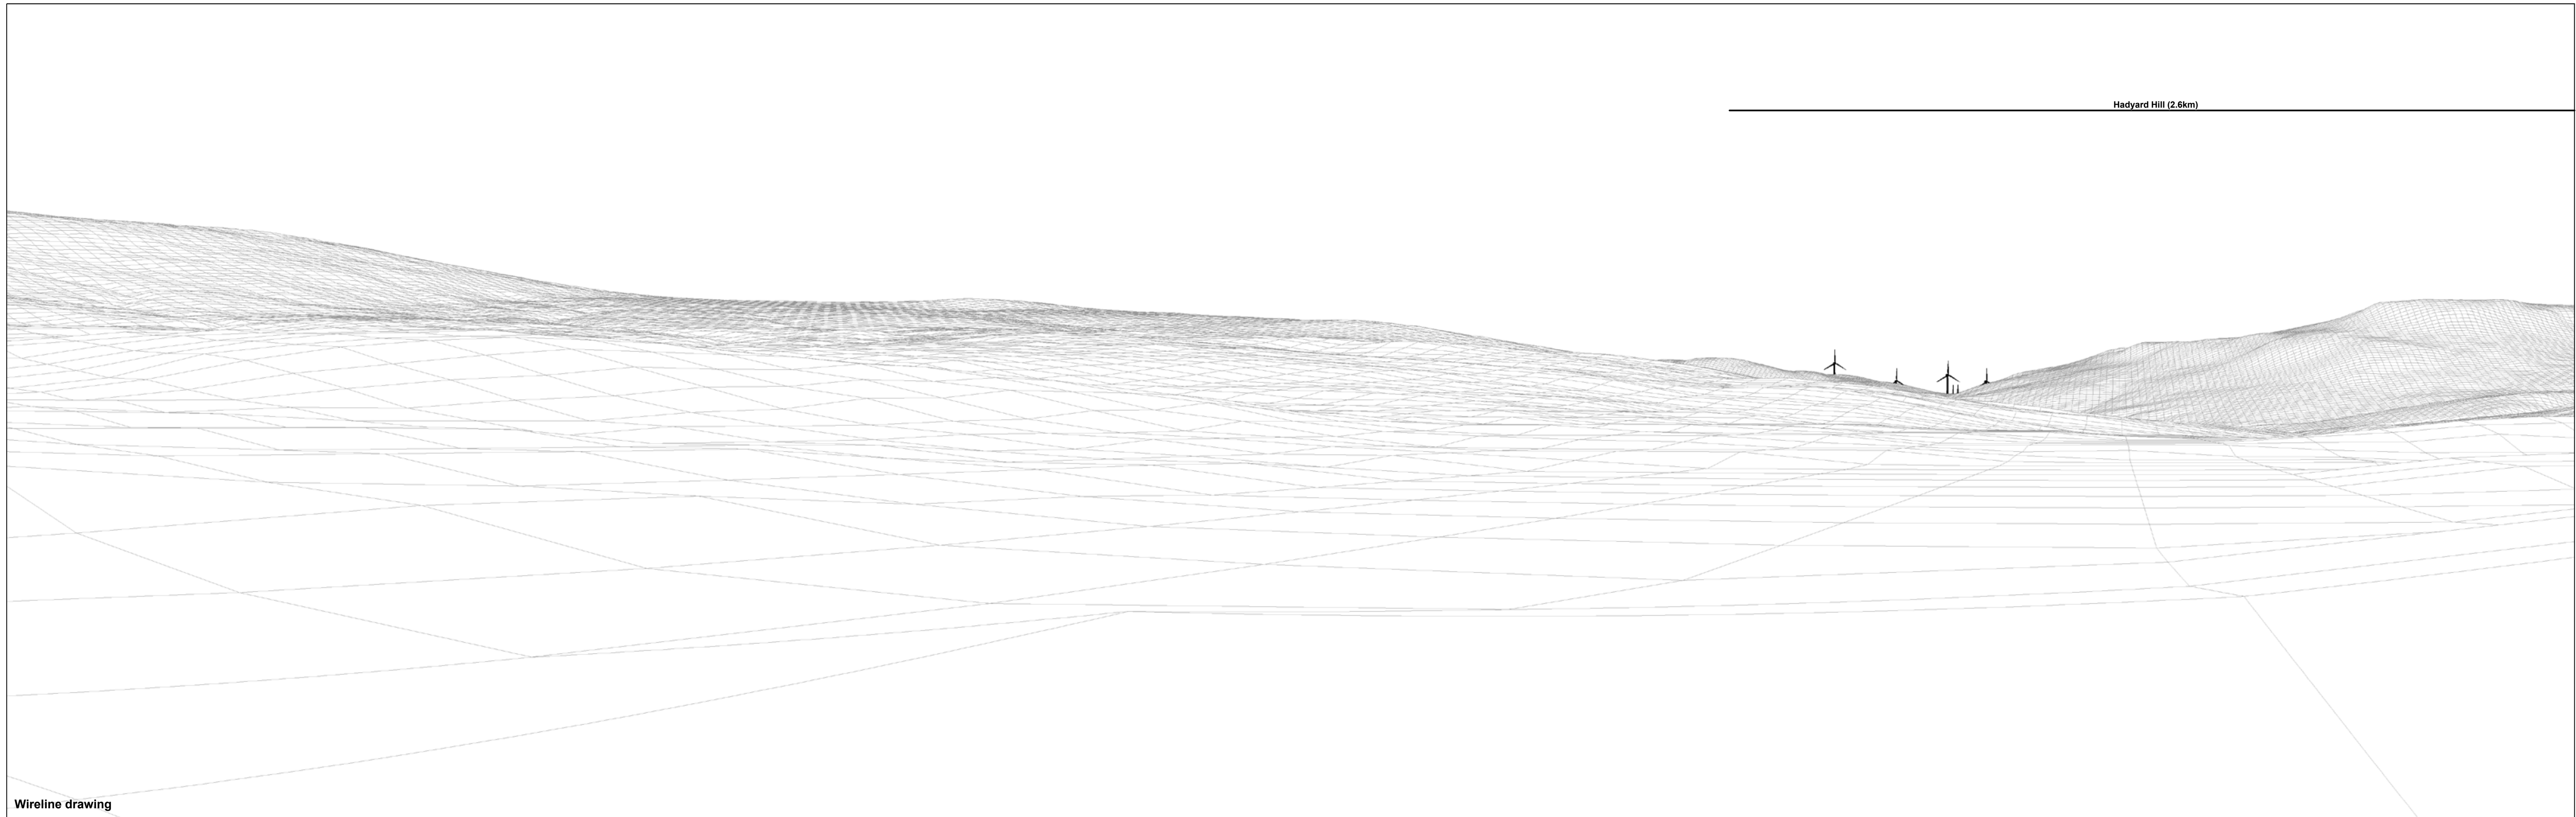

Wireline drawing

OS reference: 230603 E 595759 N
Eye level: 144.3 mAOB
Direction of view: 241°
Nearest turbine: 7088 m

Horizontal field of view: 90° (cylindrical projection)
Principal distance: 522 mm
Paper size: 841 x 297 mm (half A1)
Correct printed image size: 820 x 130 mm