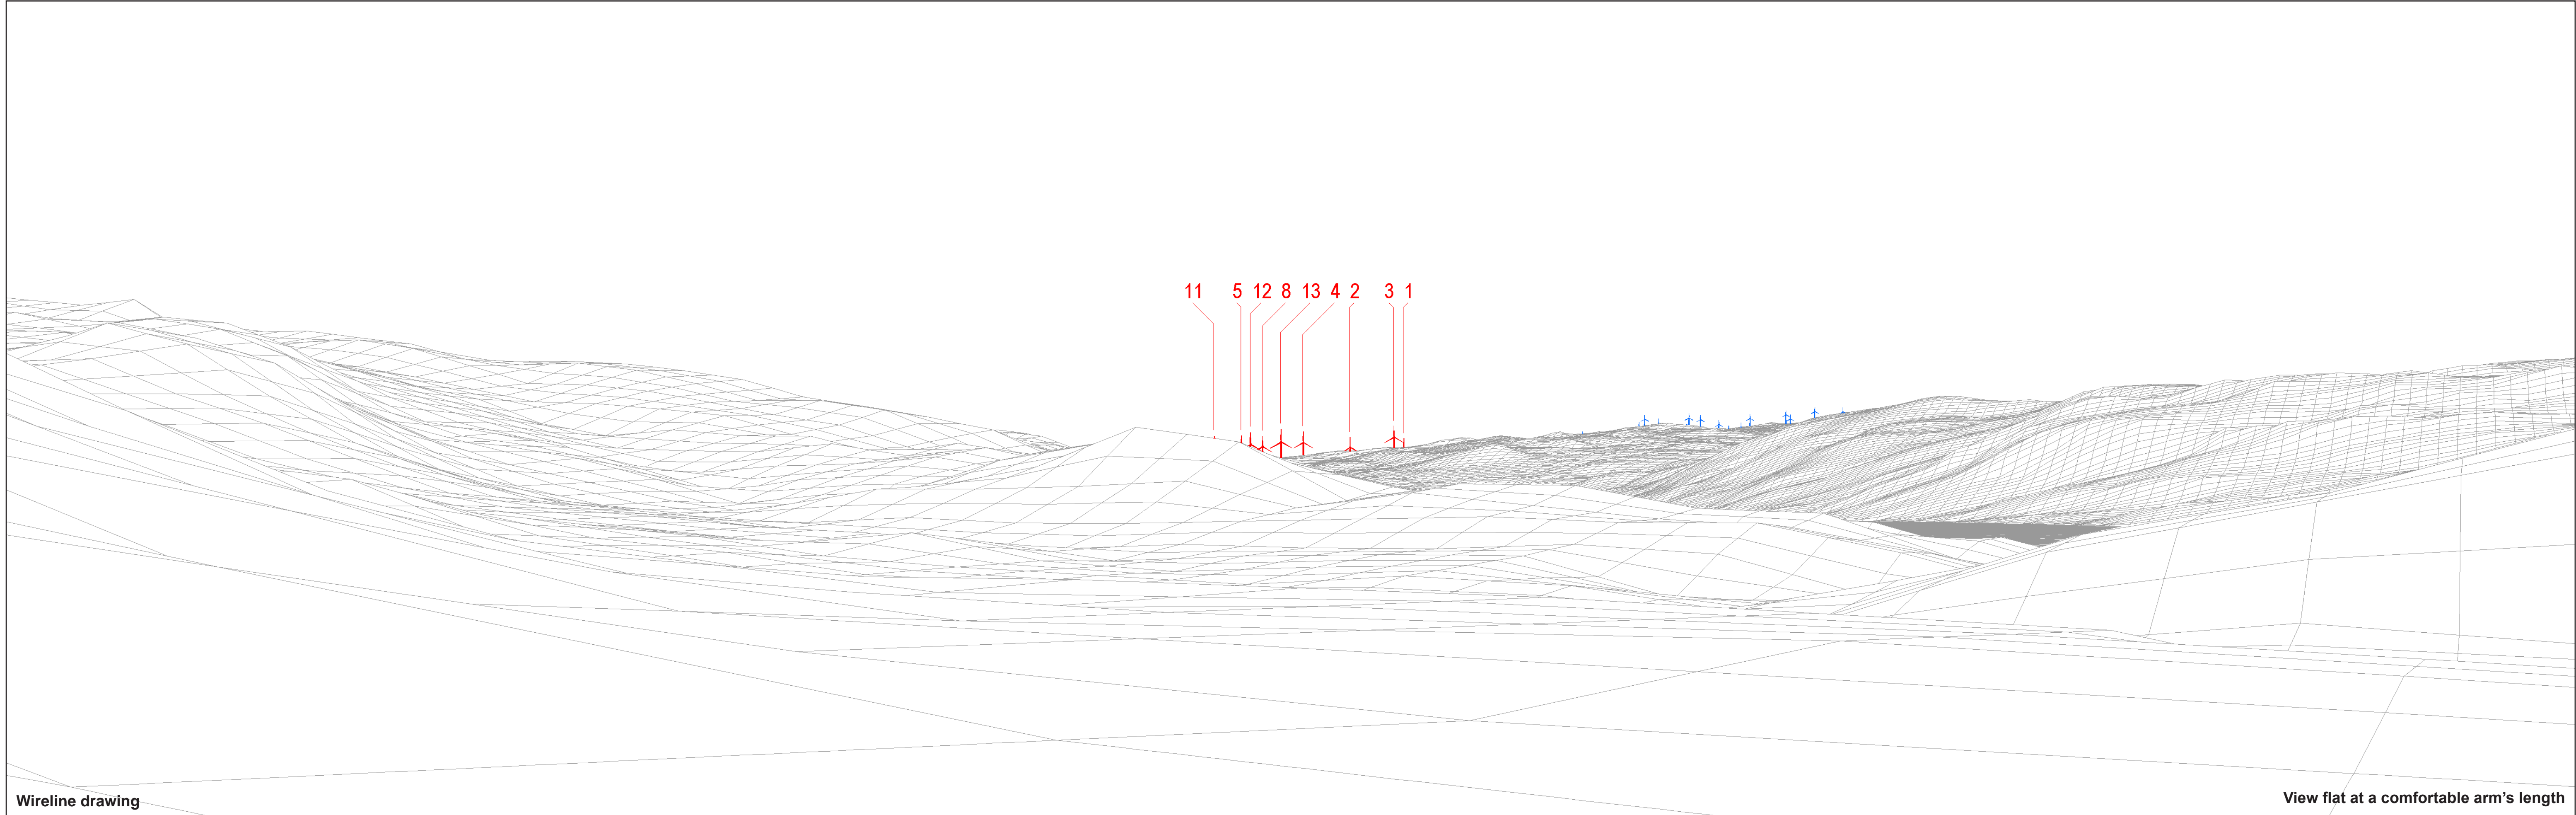

An Carr Dubh Wind Farm
for Carr Dubh Wind Farm Ltd

Figure 6.2.17:
Viewpoint 17 - North of Ford

The ZTV is calculated to turbine tip height (180m) from a viewing height of 2m above ground level. The terrain model assumes bare ground and is derived from OS Terrain 50 height data (obtained from Ordnance Survey in July 2019). Earth curvature and atmospheric refraction have been taken into account. The ZTV was calculated using ArcMap 10.8.1 software.

OS reference: 187102E 704247N
AOD: 60.63 m
Direction of view: 65°
Nearest turbine: 15.66 km

Horizontal field of view: 90° (cylindrical projection)
Principal distance: 522 mm
Paper size: 841 x 297 mm (half A1)
Correct printed image size: 820 x 260 mm

Application
Scoping
Appeal/PLI

An Carr Dubh
Figure: 6.2.17a
Viewpoint 17: North of Ford

© Crown copyright and database rights 2023 Ordnance Survey data. Licence number: 0100051673

Wireline drawing

View flat at a comfortable arm's length

OS reference:	187102E 704247N	Horizontal field of view:	53.5° (planar projection)
AOD:	60.63 m	Principal distance:	812.5 mm
Direction of view:	65°	Paper size:	841 x 297 mm (half A1)
Nearest turbine:	15.66 km	Correct printed image size:	820 x 260 mm