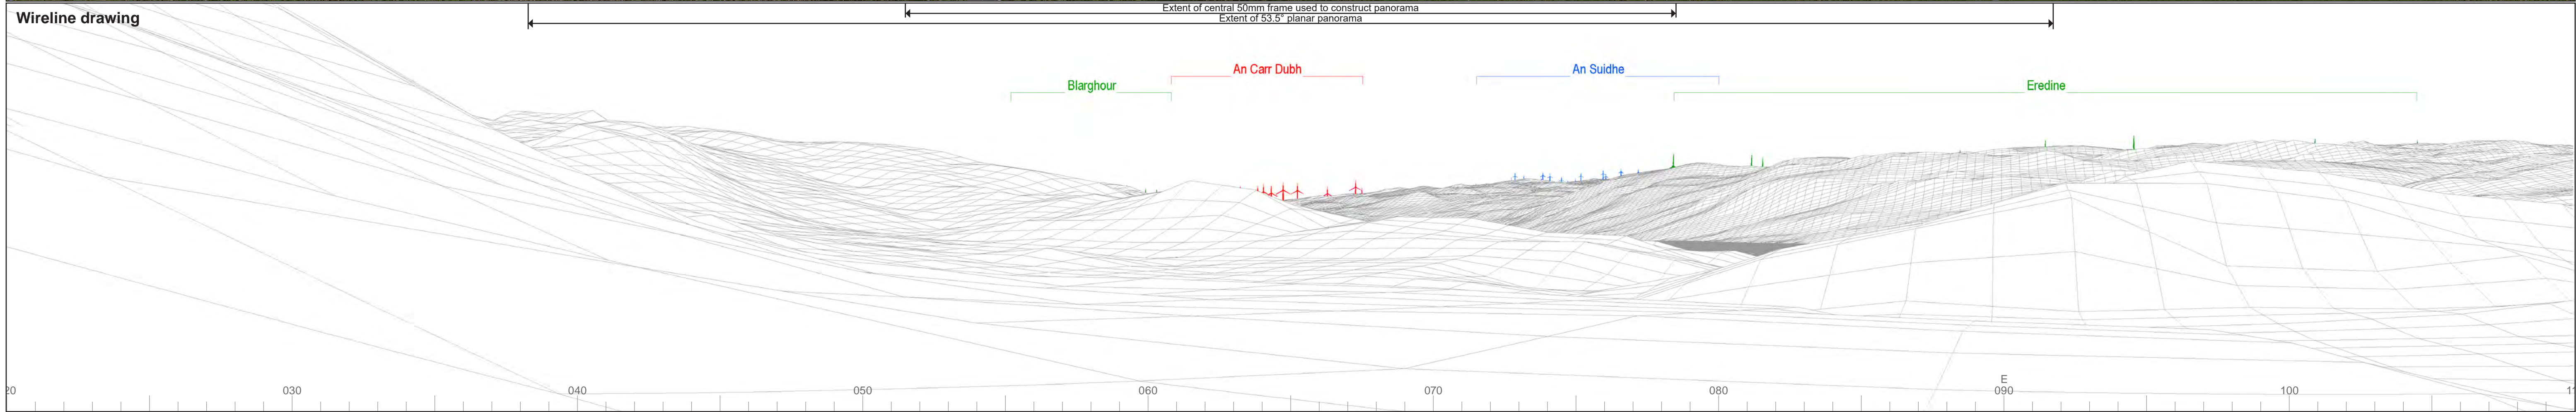

An Carr Dubh Wind Farm
for Carr Dubh Wind Farm Ltd

Figure 6.2.17:
Viewpoint 17 - North of Ford

The ZTV is calculated to turbine tip height (180m) from a viewing height of 2m above ground level. The terrain model assumes bare ground and is derived from OS Terrain 50 height data (obtained from Ordnance Survey in July 2019). Earth curvature and atmospheric refraction have been taken into account. The ZTV was calculated using ArcMap 10.8.1 software.

OS reference: 187102E 704247N
AOD: 60.63 m
Direction of view: 65°
Nearest turbine: 15.66 km

Horizontal field of view: 90° (cylindrical projection)
Principal distance: 522 mm
Paper size: 841 x 297 mm (half A1)
Correct printed image size: 820 x 260 mm

Camera: NIKON D600
Lens: 50mm Fixed Focal Length
Camera height: 1.5 m

Photography Date: 27/05/2021
Photography Time: 12:54:00 (GMT)

Wind Farm Developments key
(by status):

Proposed scheme
Operational
Under construction
Consented

Photomontage

View flat at a comfortable arm's length

OS reference: 187102E 704247N
AOD: 60.63 m
Direction of view: 65°
Nearest turbine: 15.66 km

Horizontal field of view: 53.5° (planar projection)
Principal distance: 812.5 mm
Paper size: 841 x 297 mm (half A1)
Correct printed image size: 820 x 260 mm