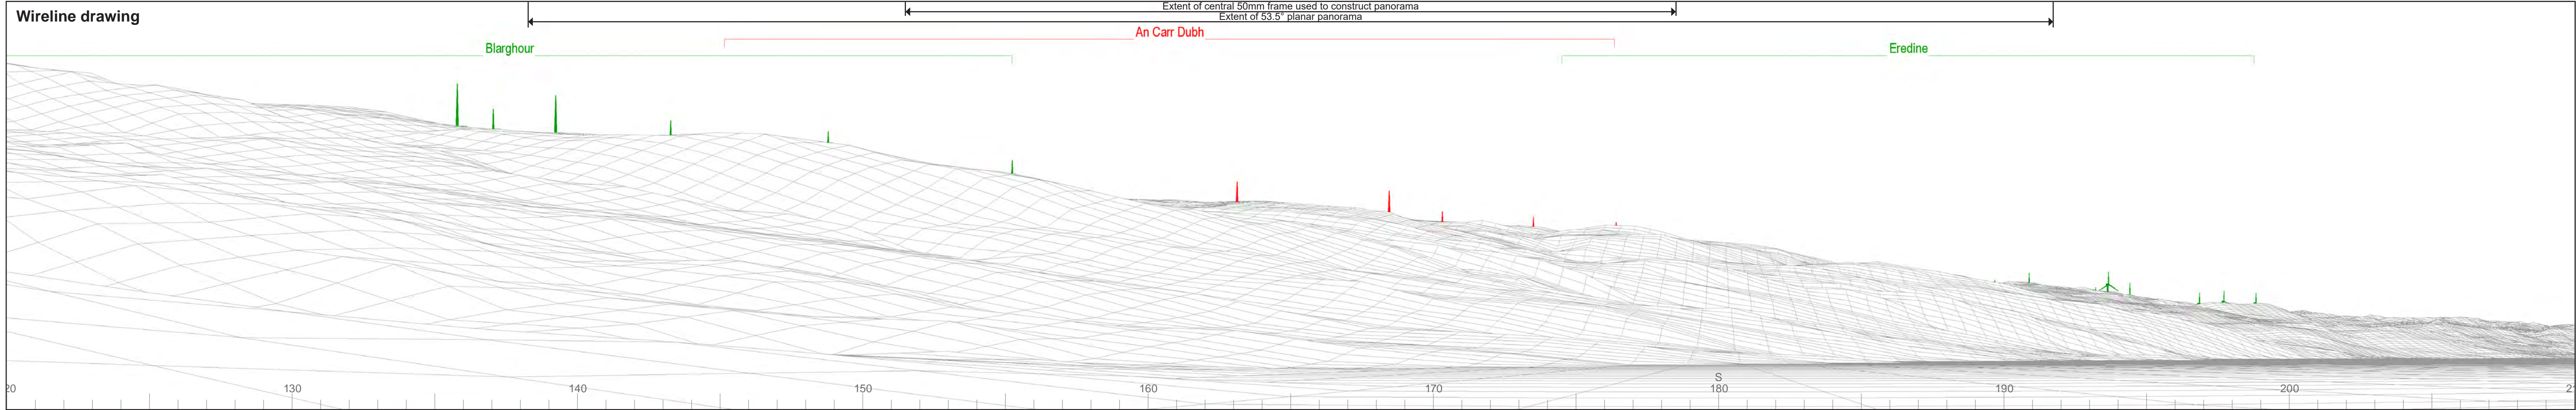

Baseline photograph

OS reference: 200886E 716995N
AOD: 34.69 m
Direction of view: 165°
Nearest turbine: 4.51 km

Horizontal field of view: 90° (cylindrical projection)
Principal distance: 522 mm
Paper size: 841 x 297 mm (half A1)
Correct printed image size: 820 x 260 mm

Camera: NIKON D600
Lens: 50mm Fixed Focal Length
Camera height: 1.5 m

Photography Date: 27/05/2021
Photography Time: 11:58:00 (GMT)

Wind Farm Developments key
(by status):

Proposed scheme
Operational
Under construction
Consented

Application
Scoping
Appeal/PLI