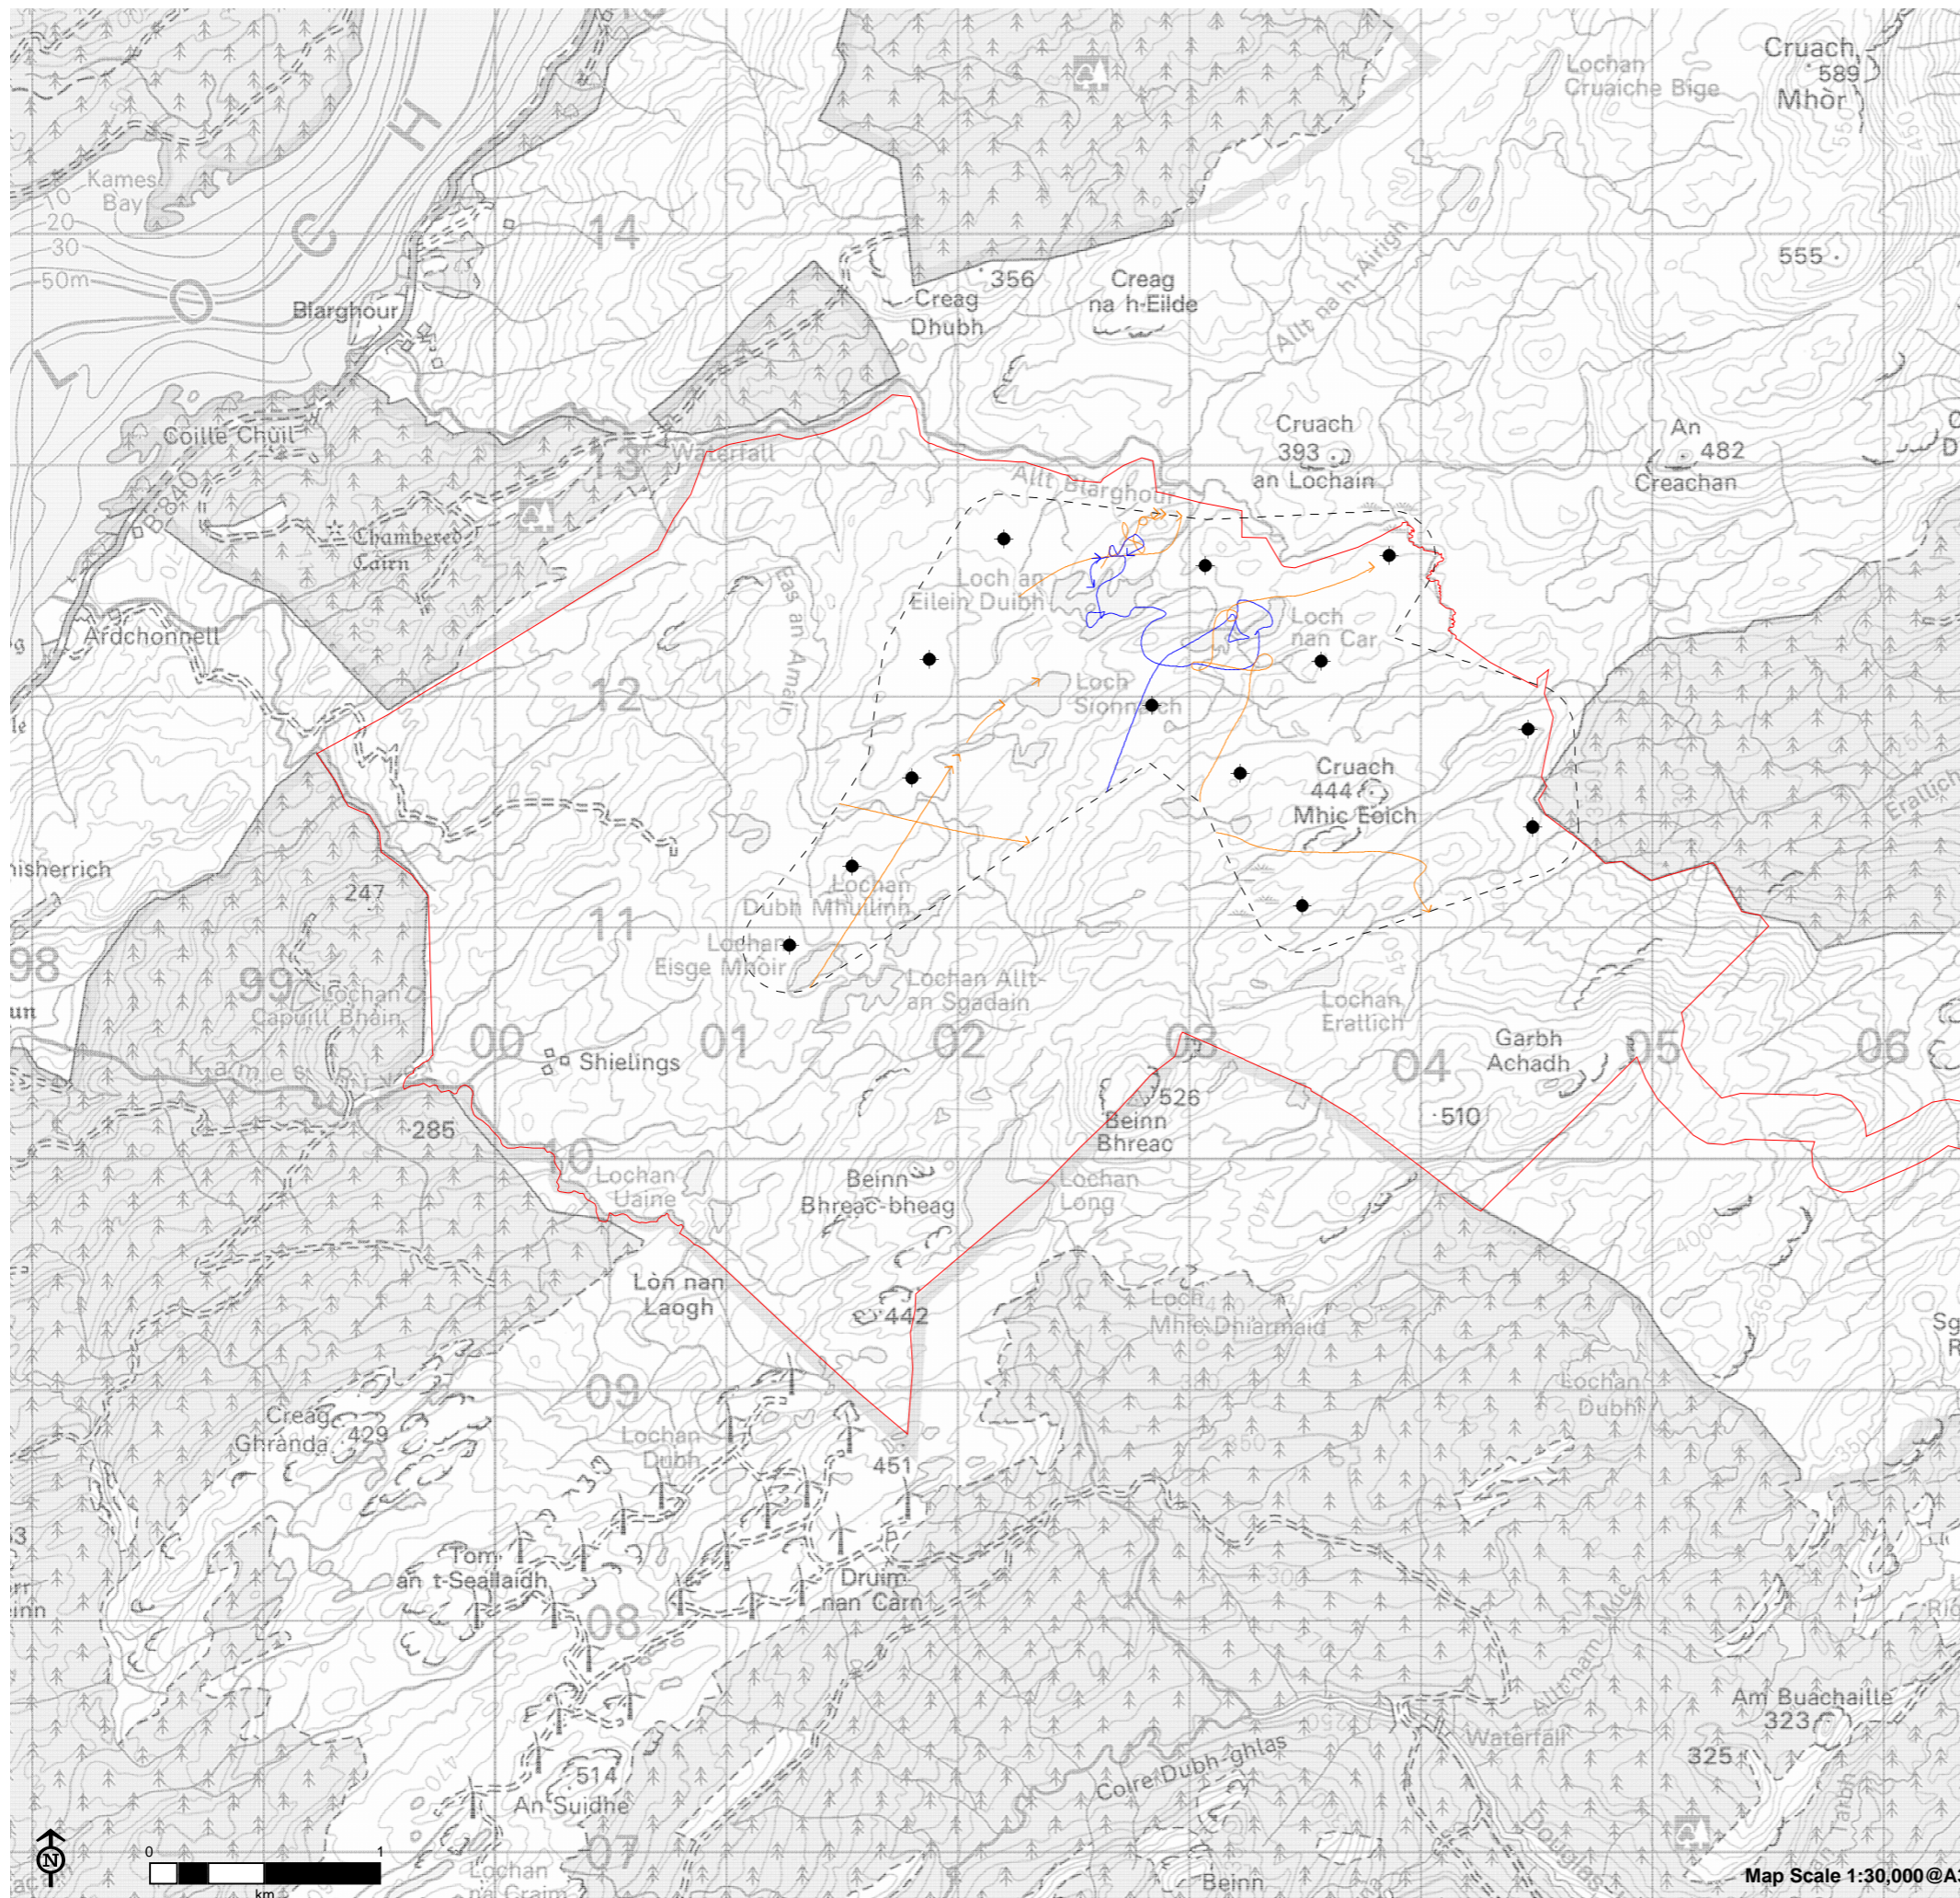

Figure 9.6c: "At Collision Risk" Flight Activity (All Species) – Year 3

- Site boundary
- Turbine
- 200m turbine buffer

At Collision Risk Target Species Flight Activity*

- Golden eagle (EA)
- Osprey (OP)

*Flightlines clipped to 200m buffer and viewshed visibility.