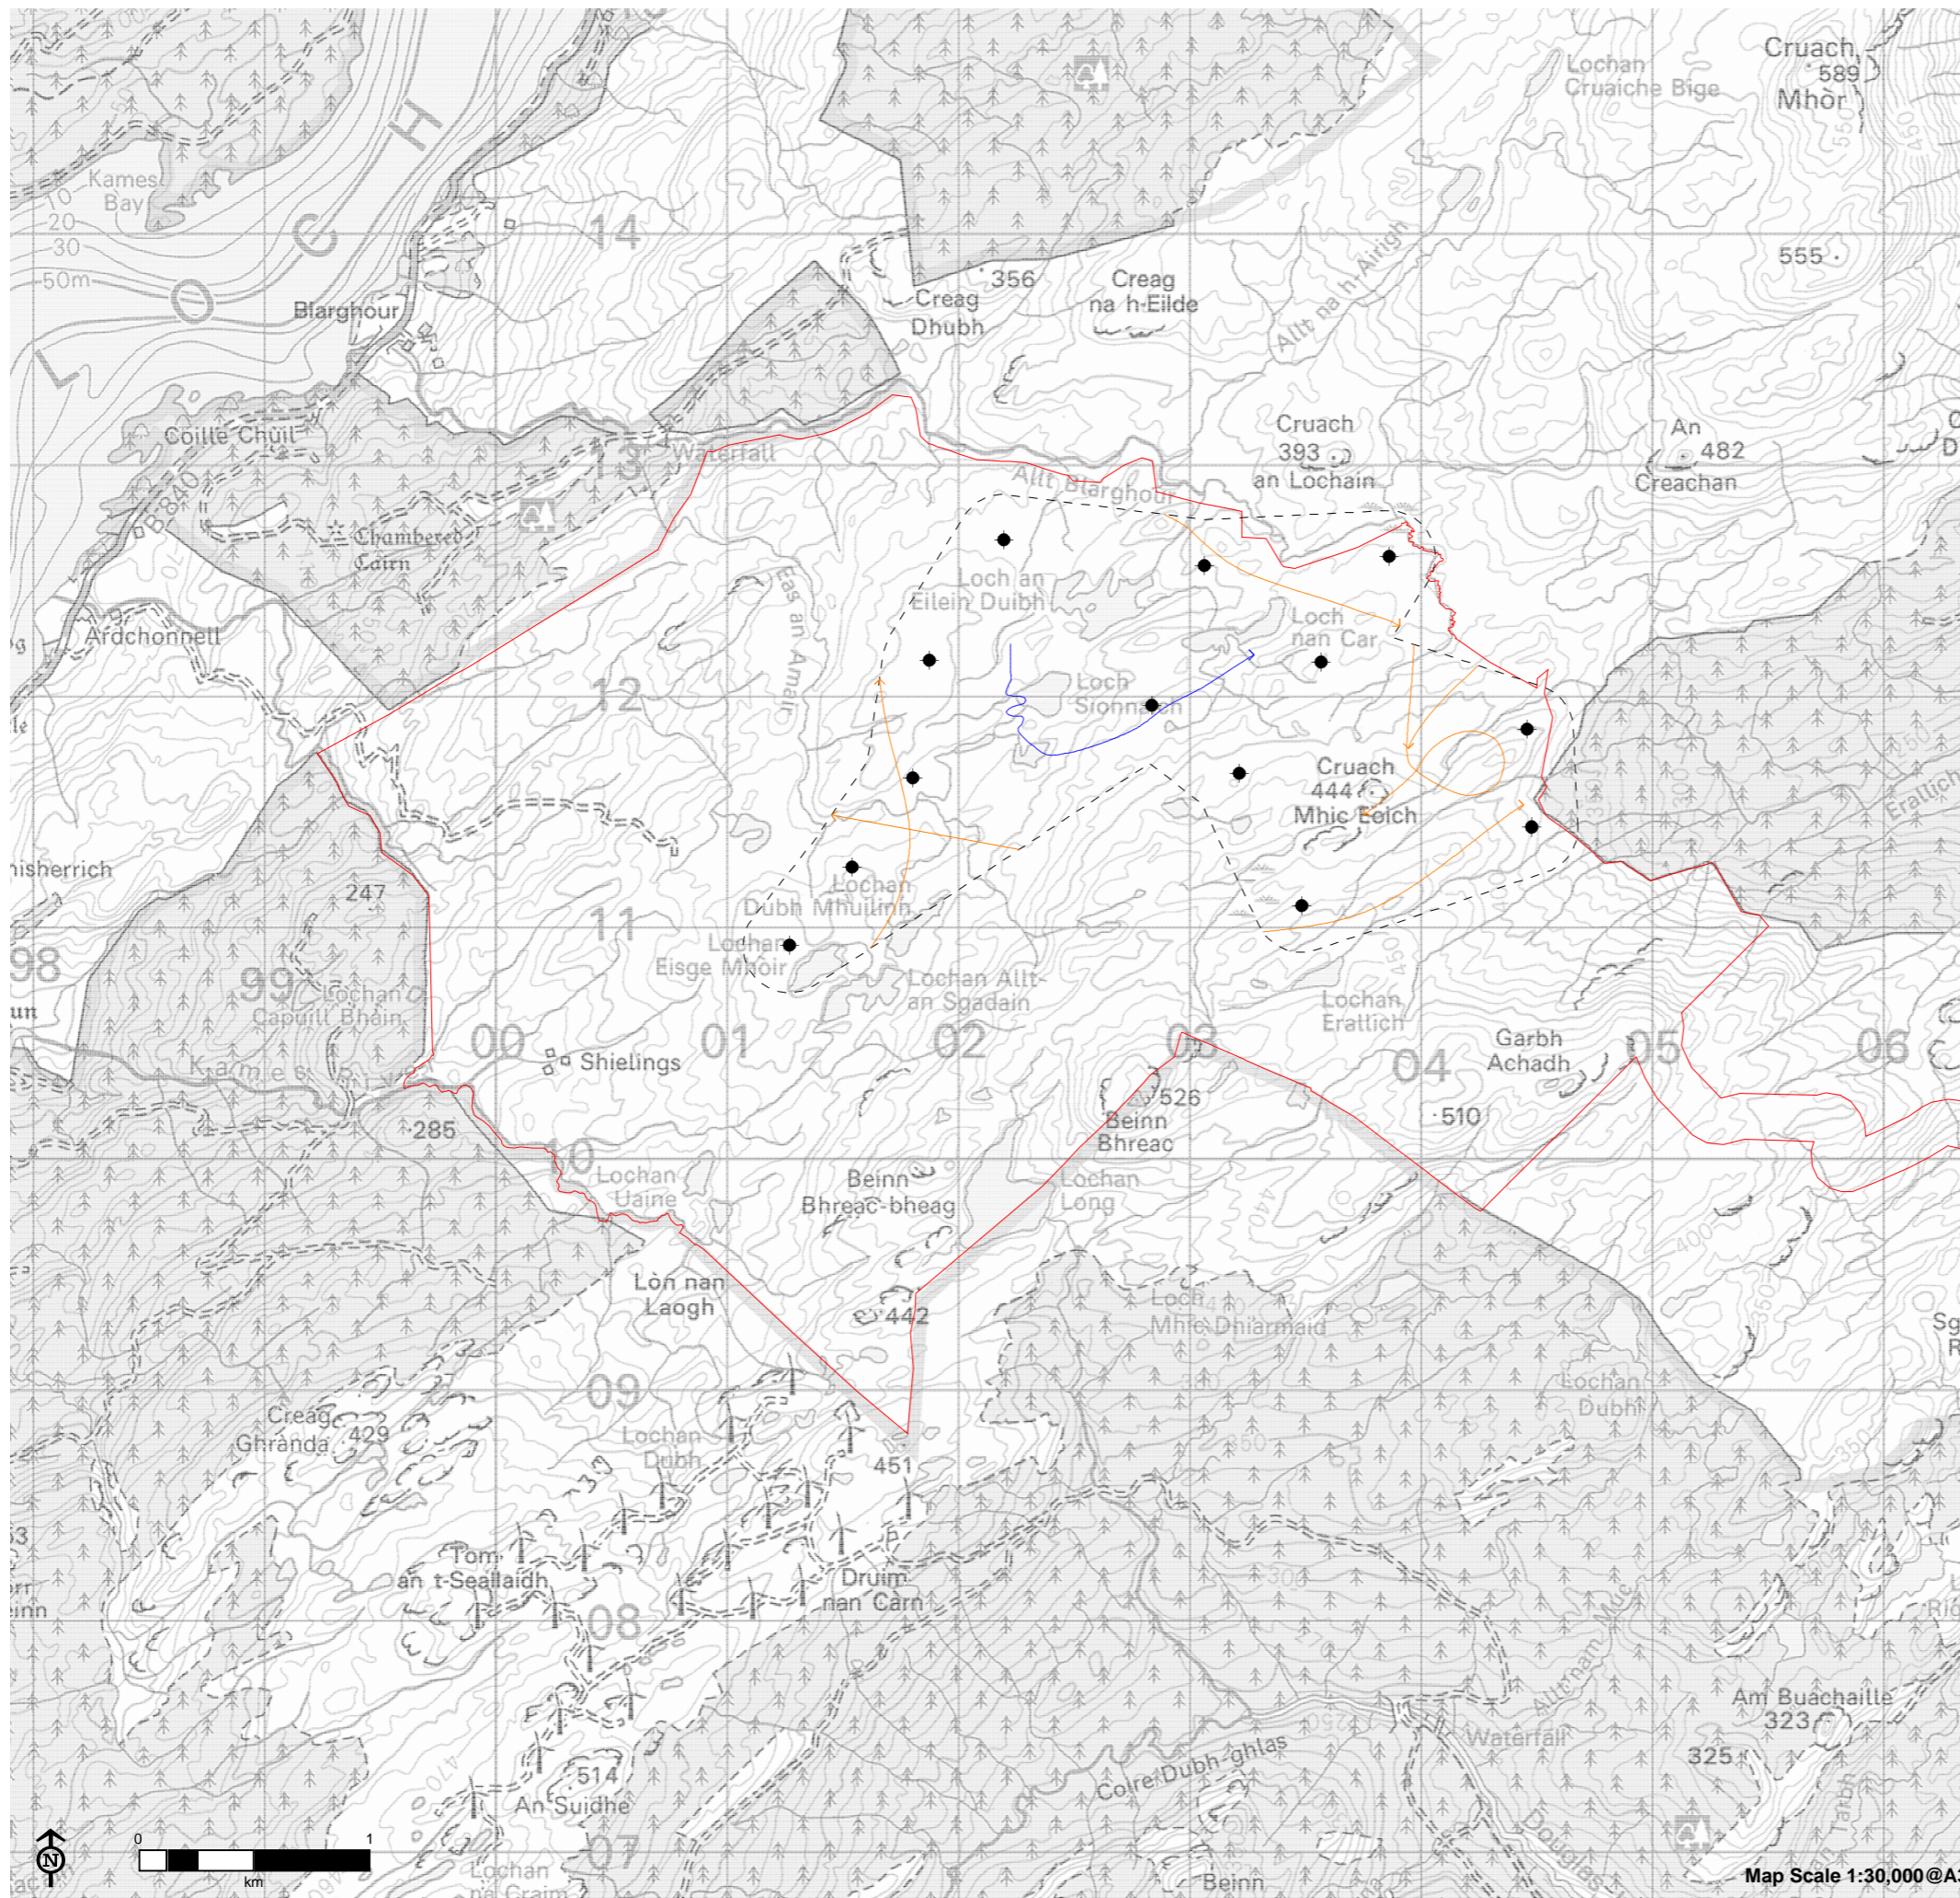

Figure 9.6a: "At Collision Risk" Flight Activity (All Species) – Year 1

- Site boundary
- Turbine
- 200m turbine buffer

At Collision Risk Target Species Flight Activity\*

- Golden eagle (EA)
- Osprey (OP)

\*Flightlines clipped to 200m buffer and viewshed visibility.

Map Scale 1:30,000@A3