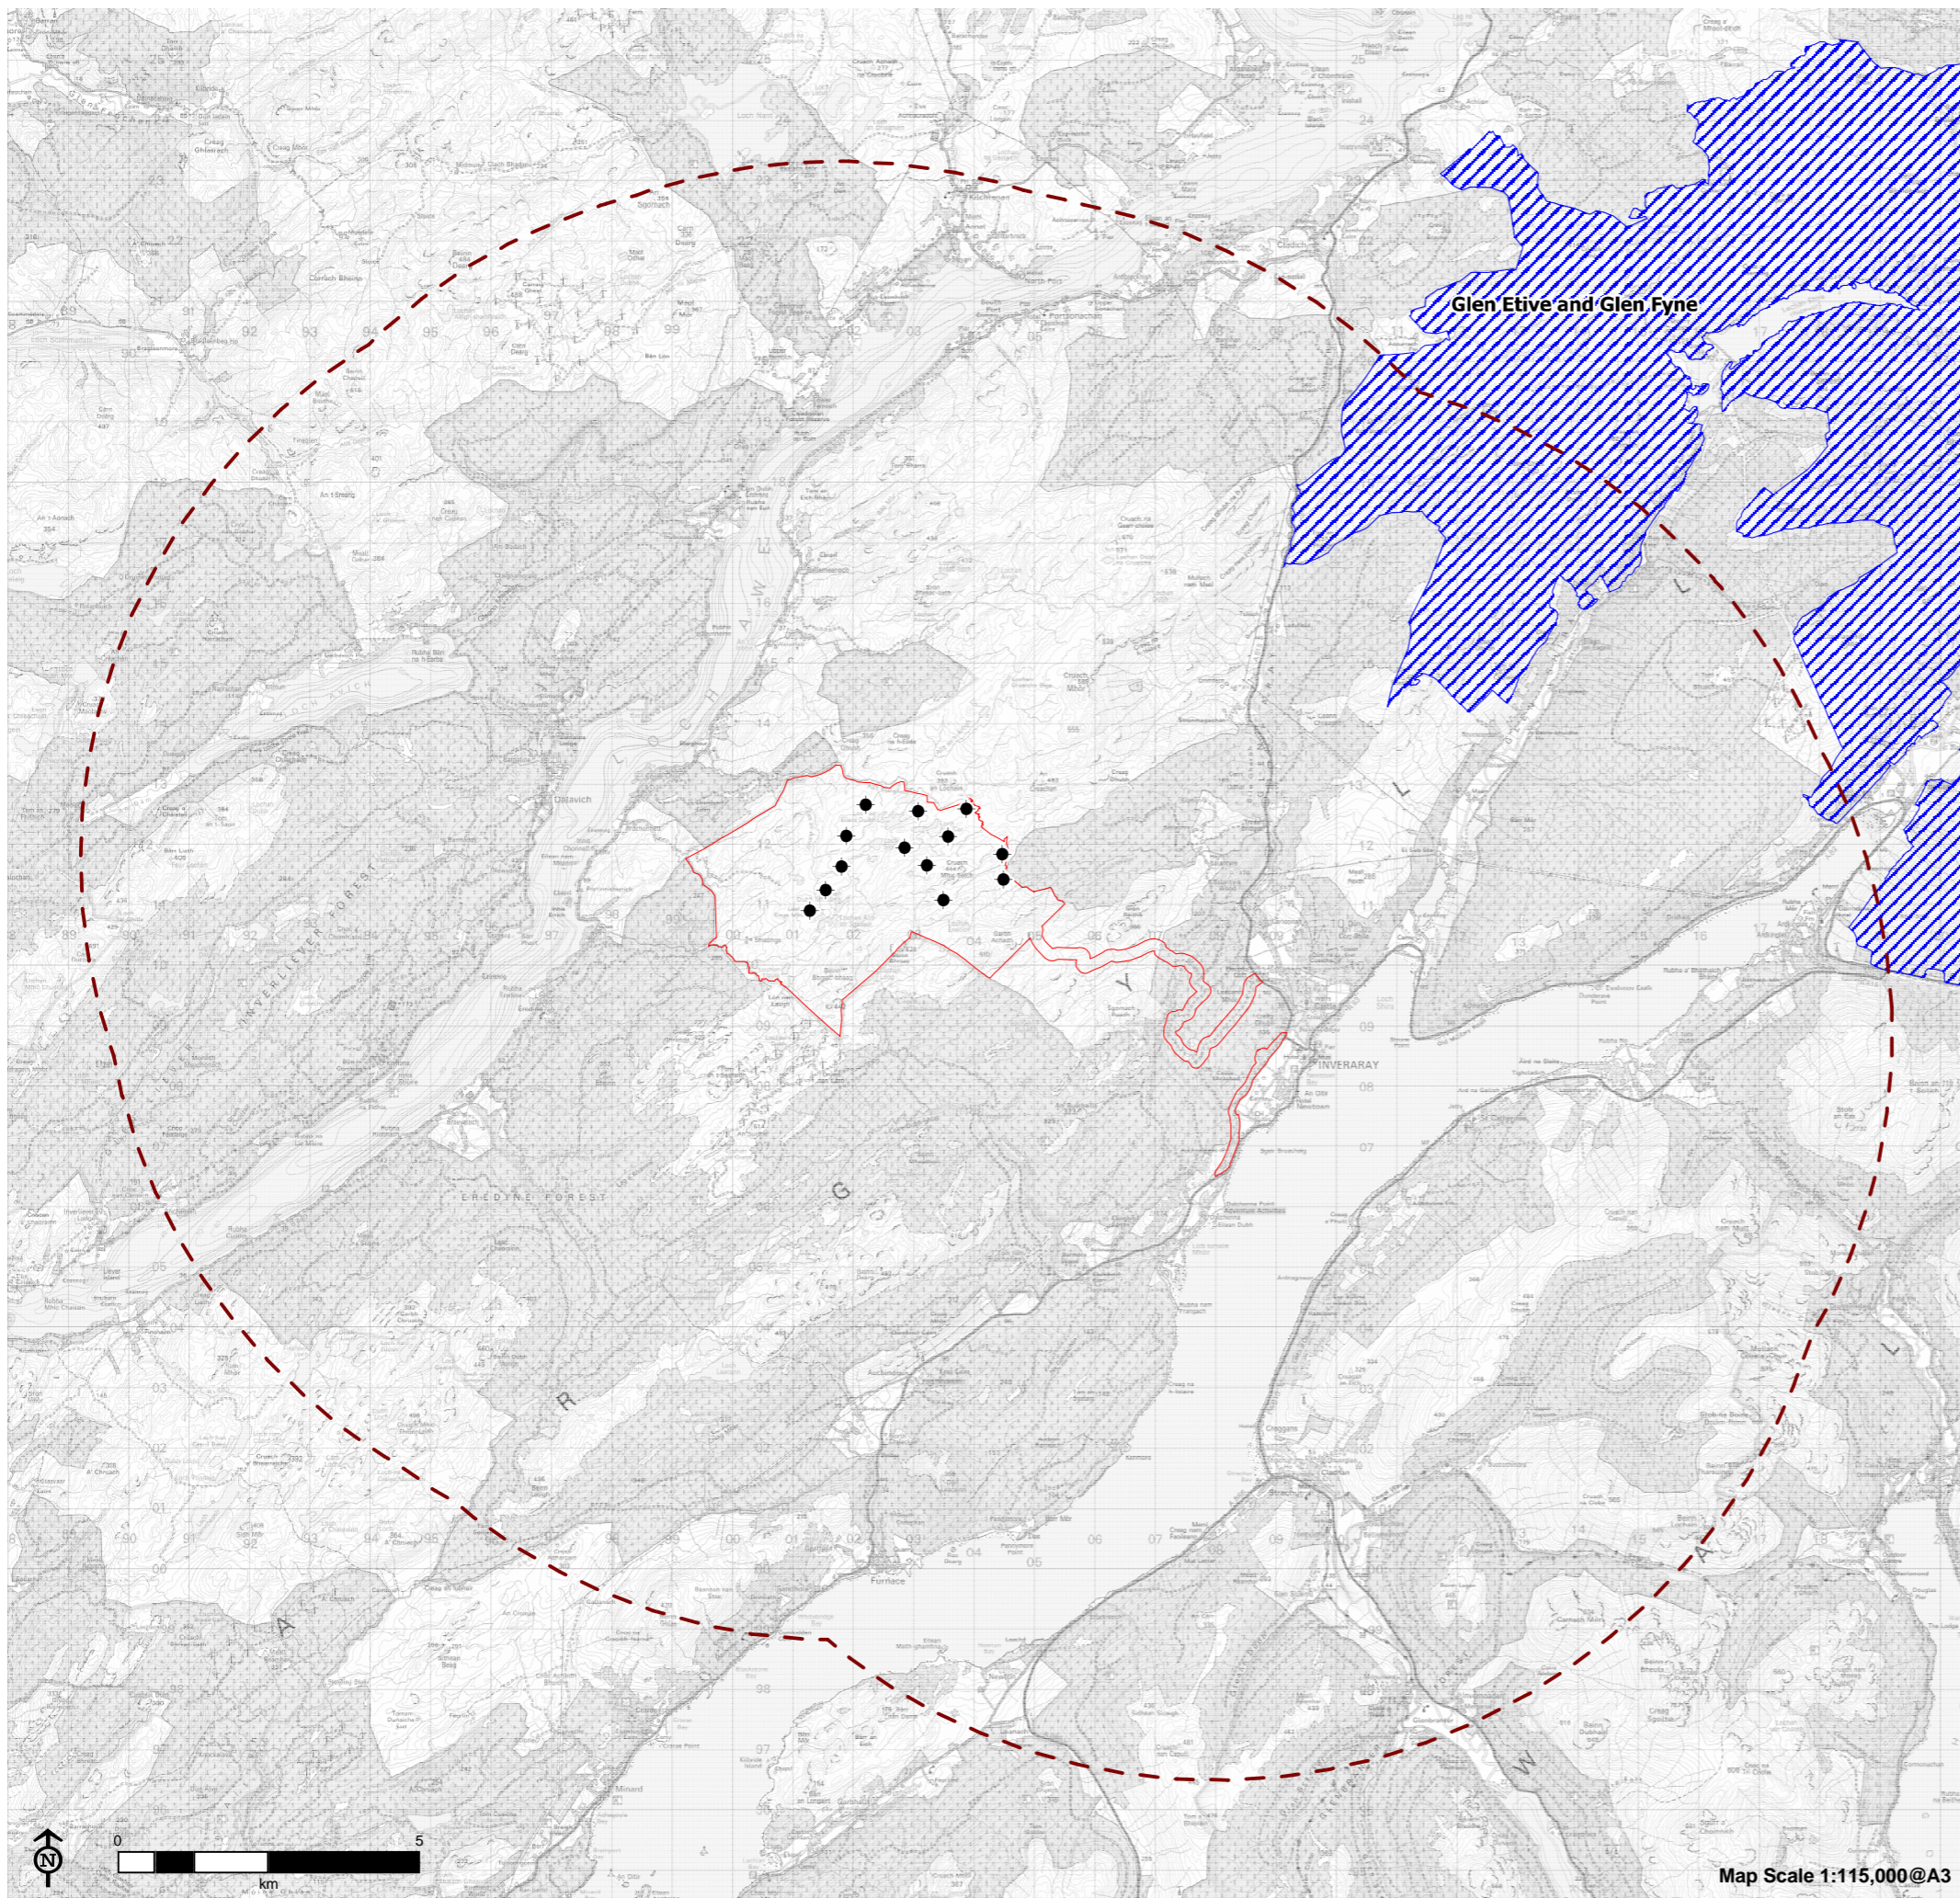

Figure 9.1b: Ornithological Statutory Designated Sites

Site boundary

Turbine

10km Site buffer

Designated Site for Nature Conservation
Special Protection Area (SPA)

Map Scale 1:115,000@A3