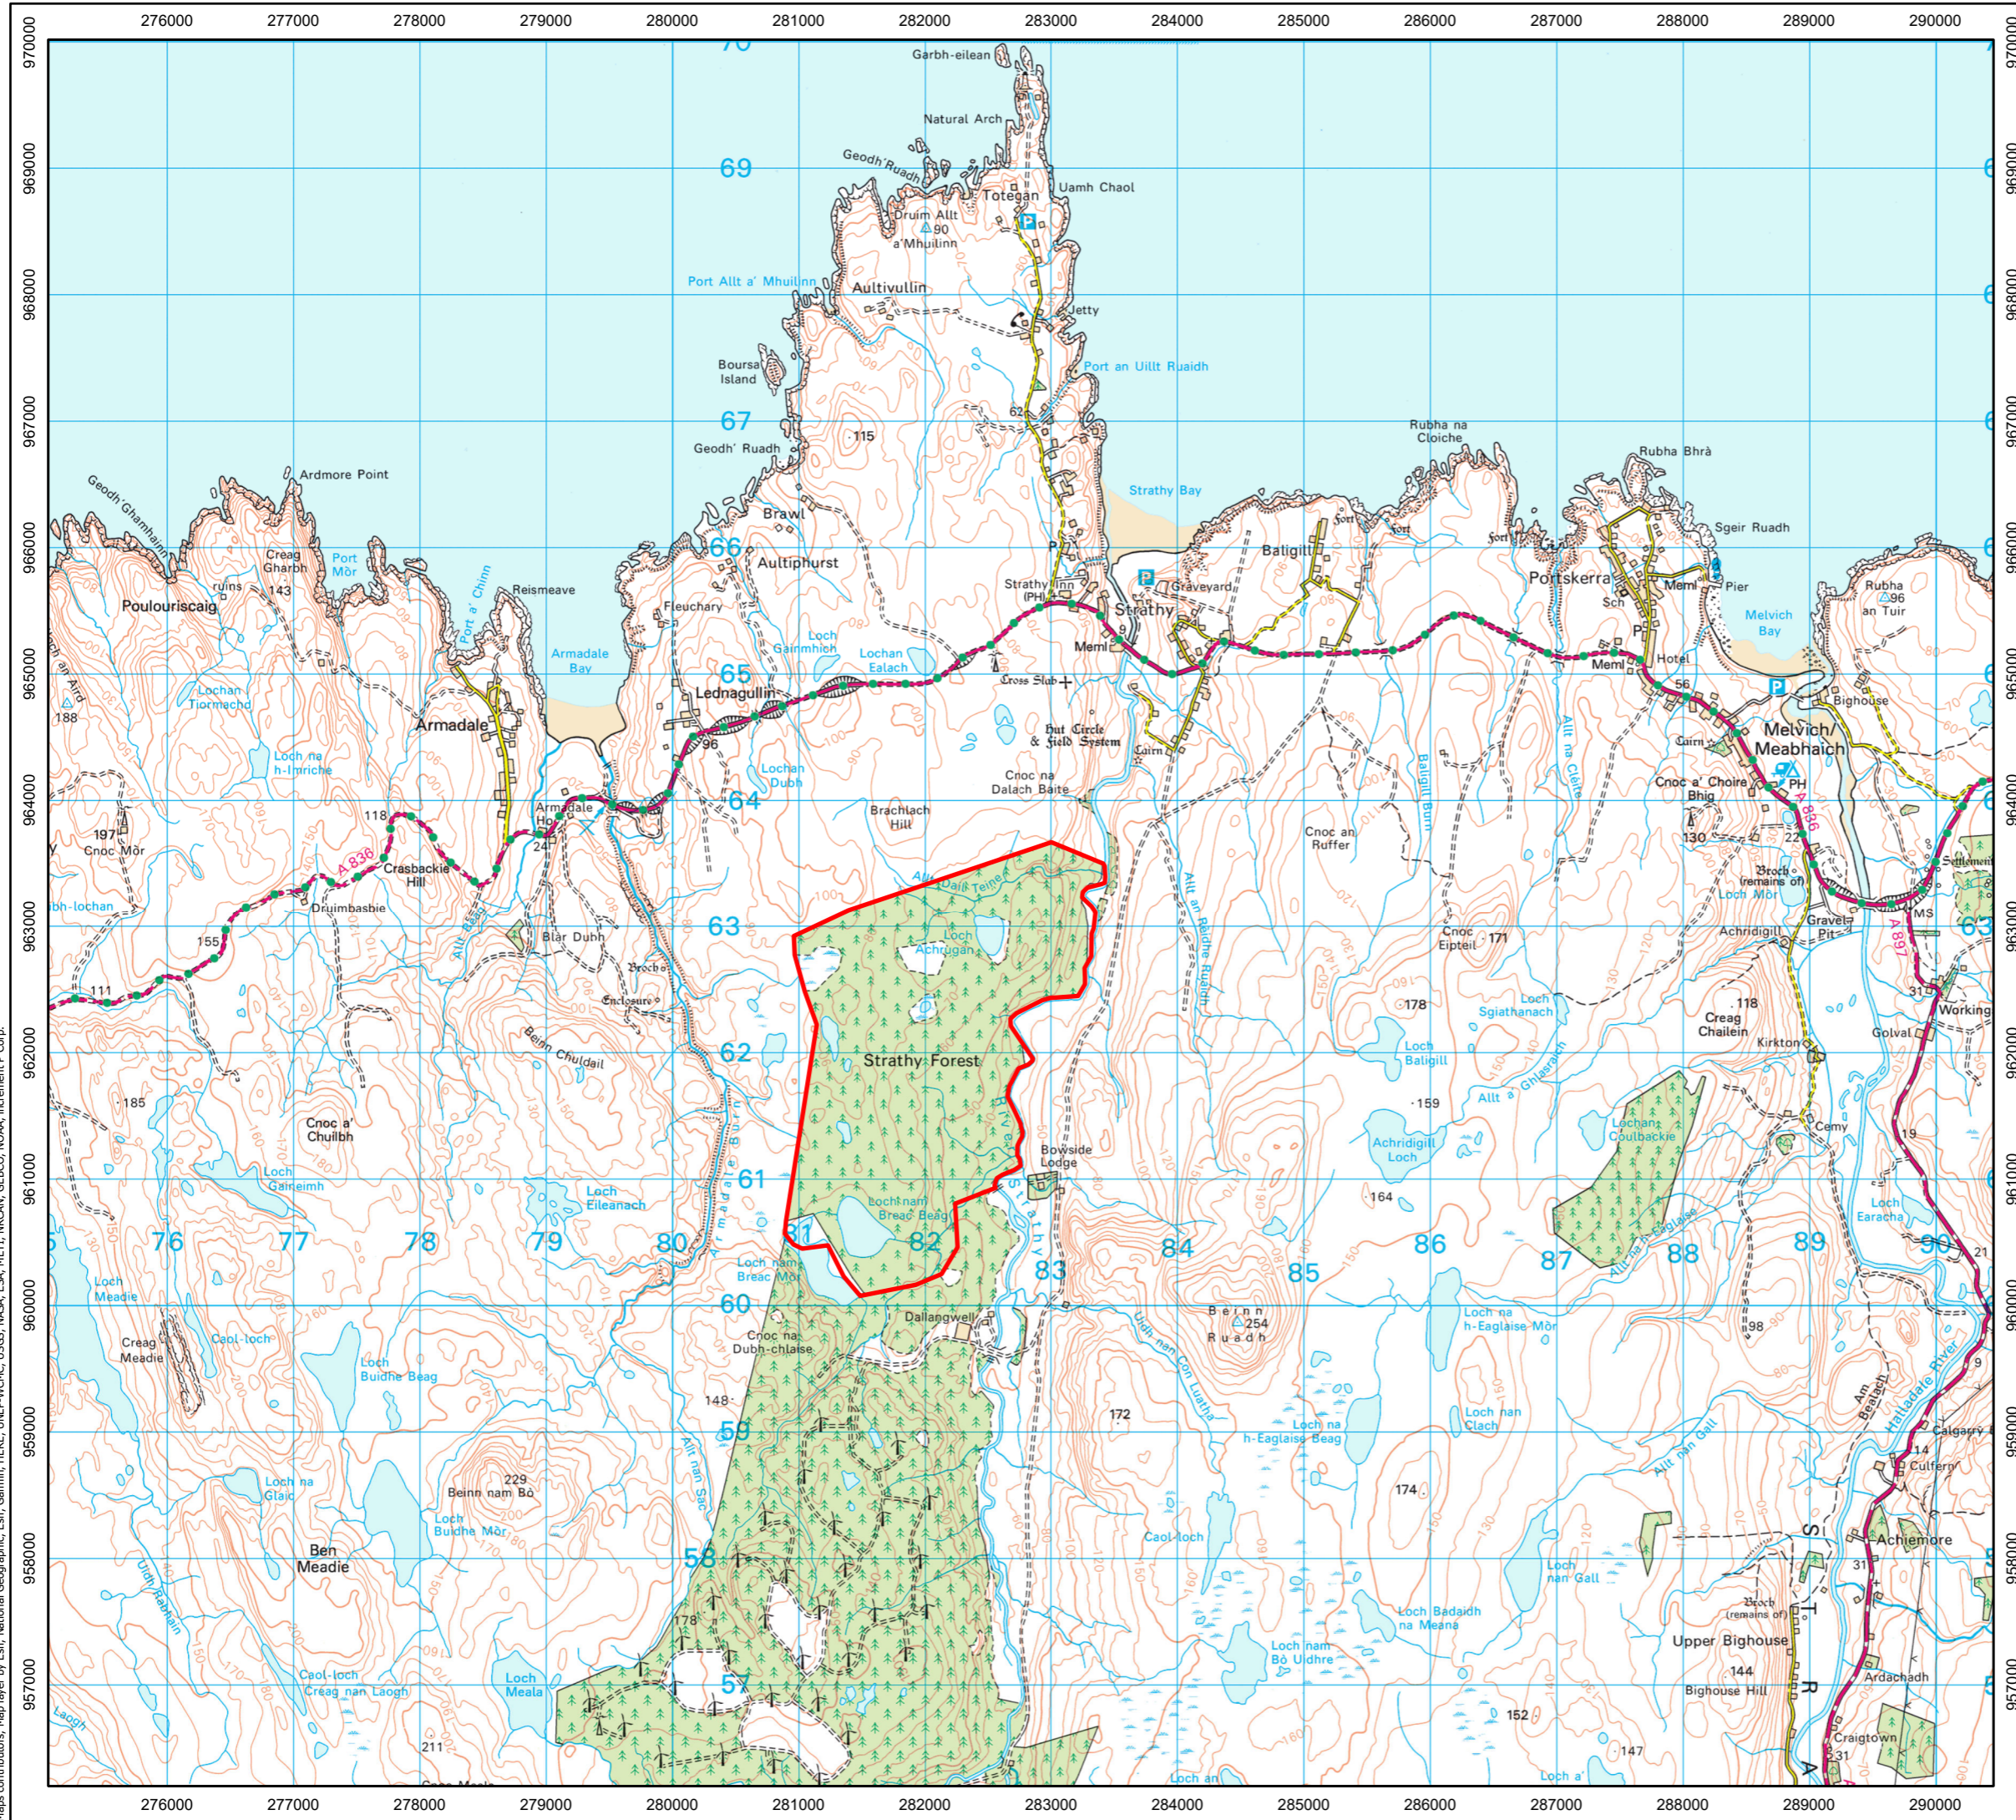

Layout: TL03  
Ordnance Survey © Crown Copyright 2023. All rights reserved. License number 100034829. Map data © OpenStreetMap contributors, Microsoft, Facebook, Inc. and its affiliates, Esri Community Maps contributors, Map layer by Esri, National Geographic, Esri, Garmin, HERE, UNEP-WCMC, USGS, NASA, ESA, METI, NRCAN, GEBCO, NOAA, increment P Corp.

### Legend

 Site Boundary

Scale at A3: 1:50,000	Ref: P664054_Scoping/ Fig 1 - Site Location
Produced By: DL Checked By: LM	Date: 27/03/2024

## Site Location Figure 1

# Achrugan Wind Farm