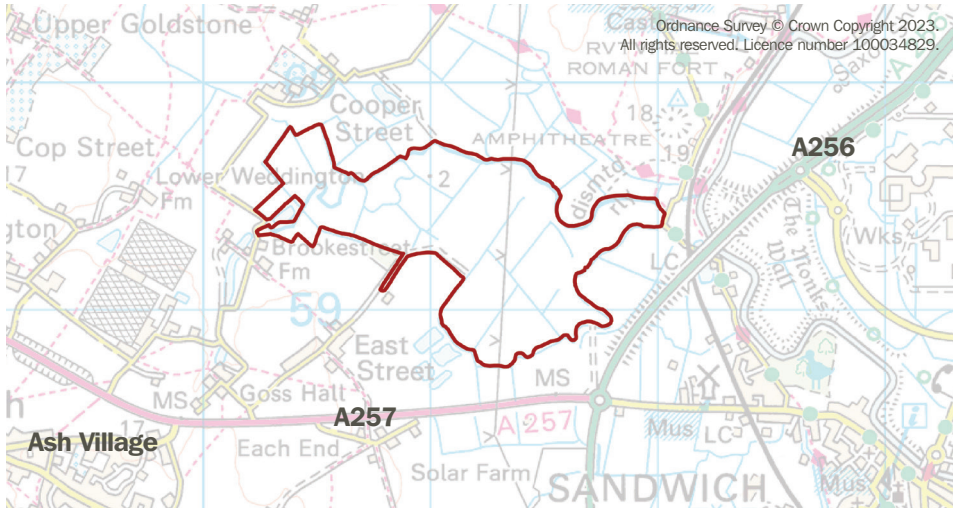

Little South Solar Farm

Statkraft is preparing to submit a planning application to Dover District Council for a new solar energy farm to the north of the A257.

Have your say

Before we finalise our plans and submit a planning application, we want to ensure you are involved and have a chance to review the plans, ask questions and provide feedback. We are undertaking a public consultation and will be holding a drop-in event on 17th March.

The proposals

The site, which is located to the north of the A257 and to the west of the A256, between Ash and Sandwich, has been carefully chosen for its potential to deliver renewable electricity to the grid, helping meet national and local renewable energy targets. If consented, we estimate the site could generate electricity to power the equivalent of approximately 18,000 homes*.