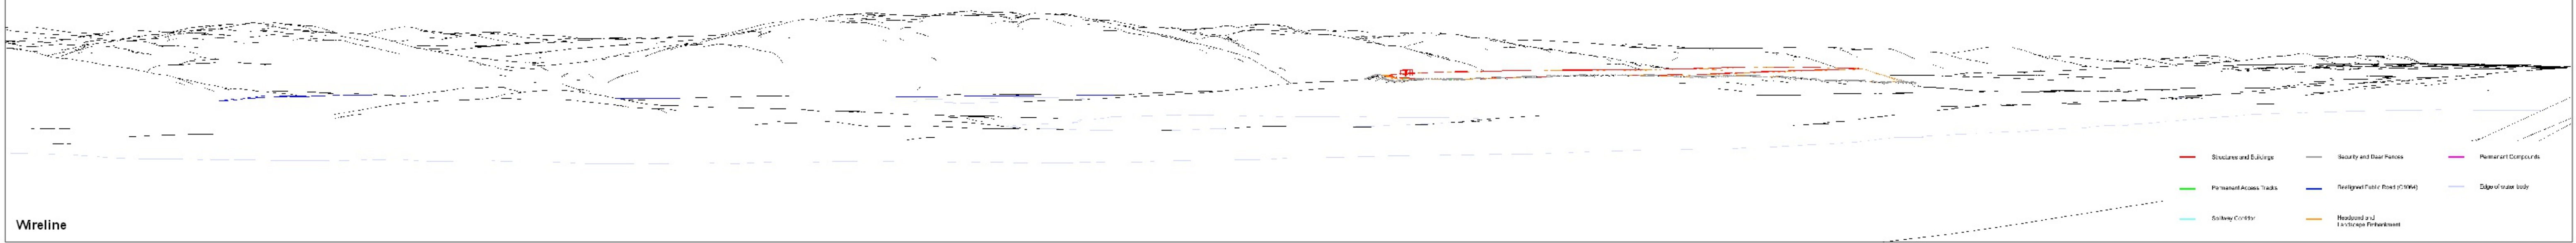

Baseline Photograph

This image provides landscape and visual context only

Figure 11.22 Sheet 1 : Baseline Photograph and Wireline Drawing  
Viewpoint 5 : Trail of the Seven Lochs between Loch Duntelchaig and Loch a'Choire

Horizontal Field of View :	90°	Camera :	Canon EOS 5D Mk II	OS Reference :	E: 262115 N: 829994
Principal Distance :	522mm	Lens :	50mm	Eye Level :	1.5m
Paper Size :	841 x 297mm	Camera Height :	1.5m	Direction of View :	342°
Correct Printed Image Size :	820 x 130mm	Date and Time :	27/03/18 : 10:40:00	Distance to headpond :	2.9km
				Distance to tailpond :	4.6km