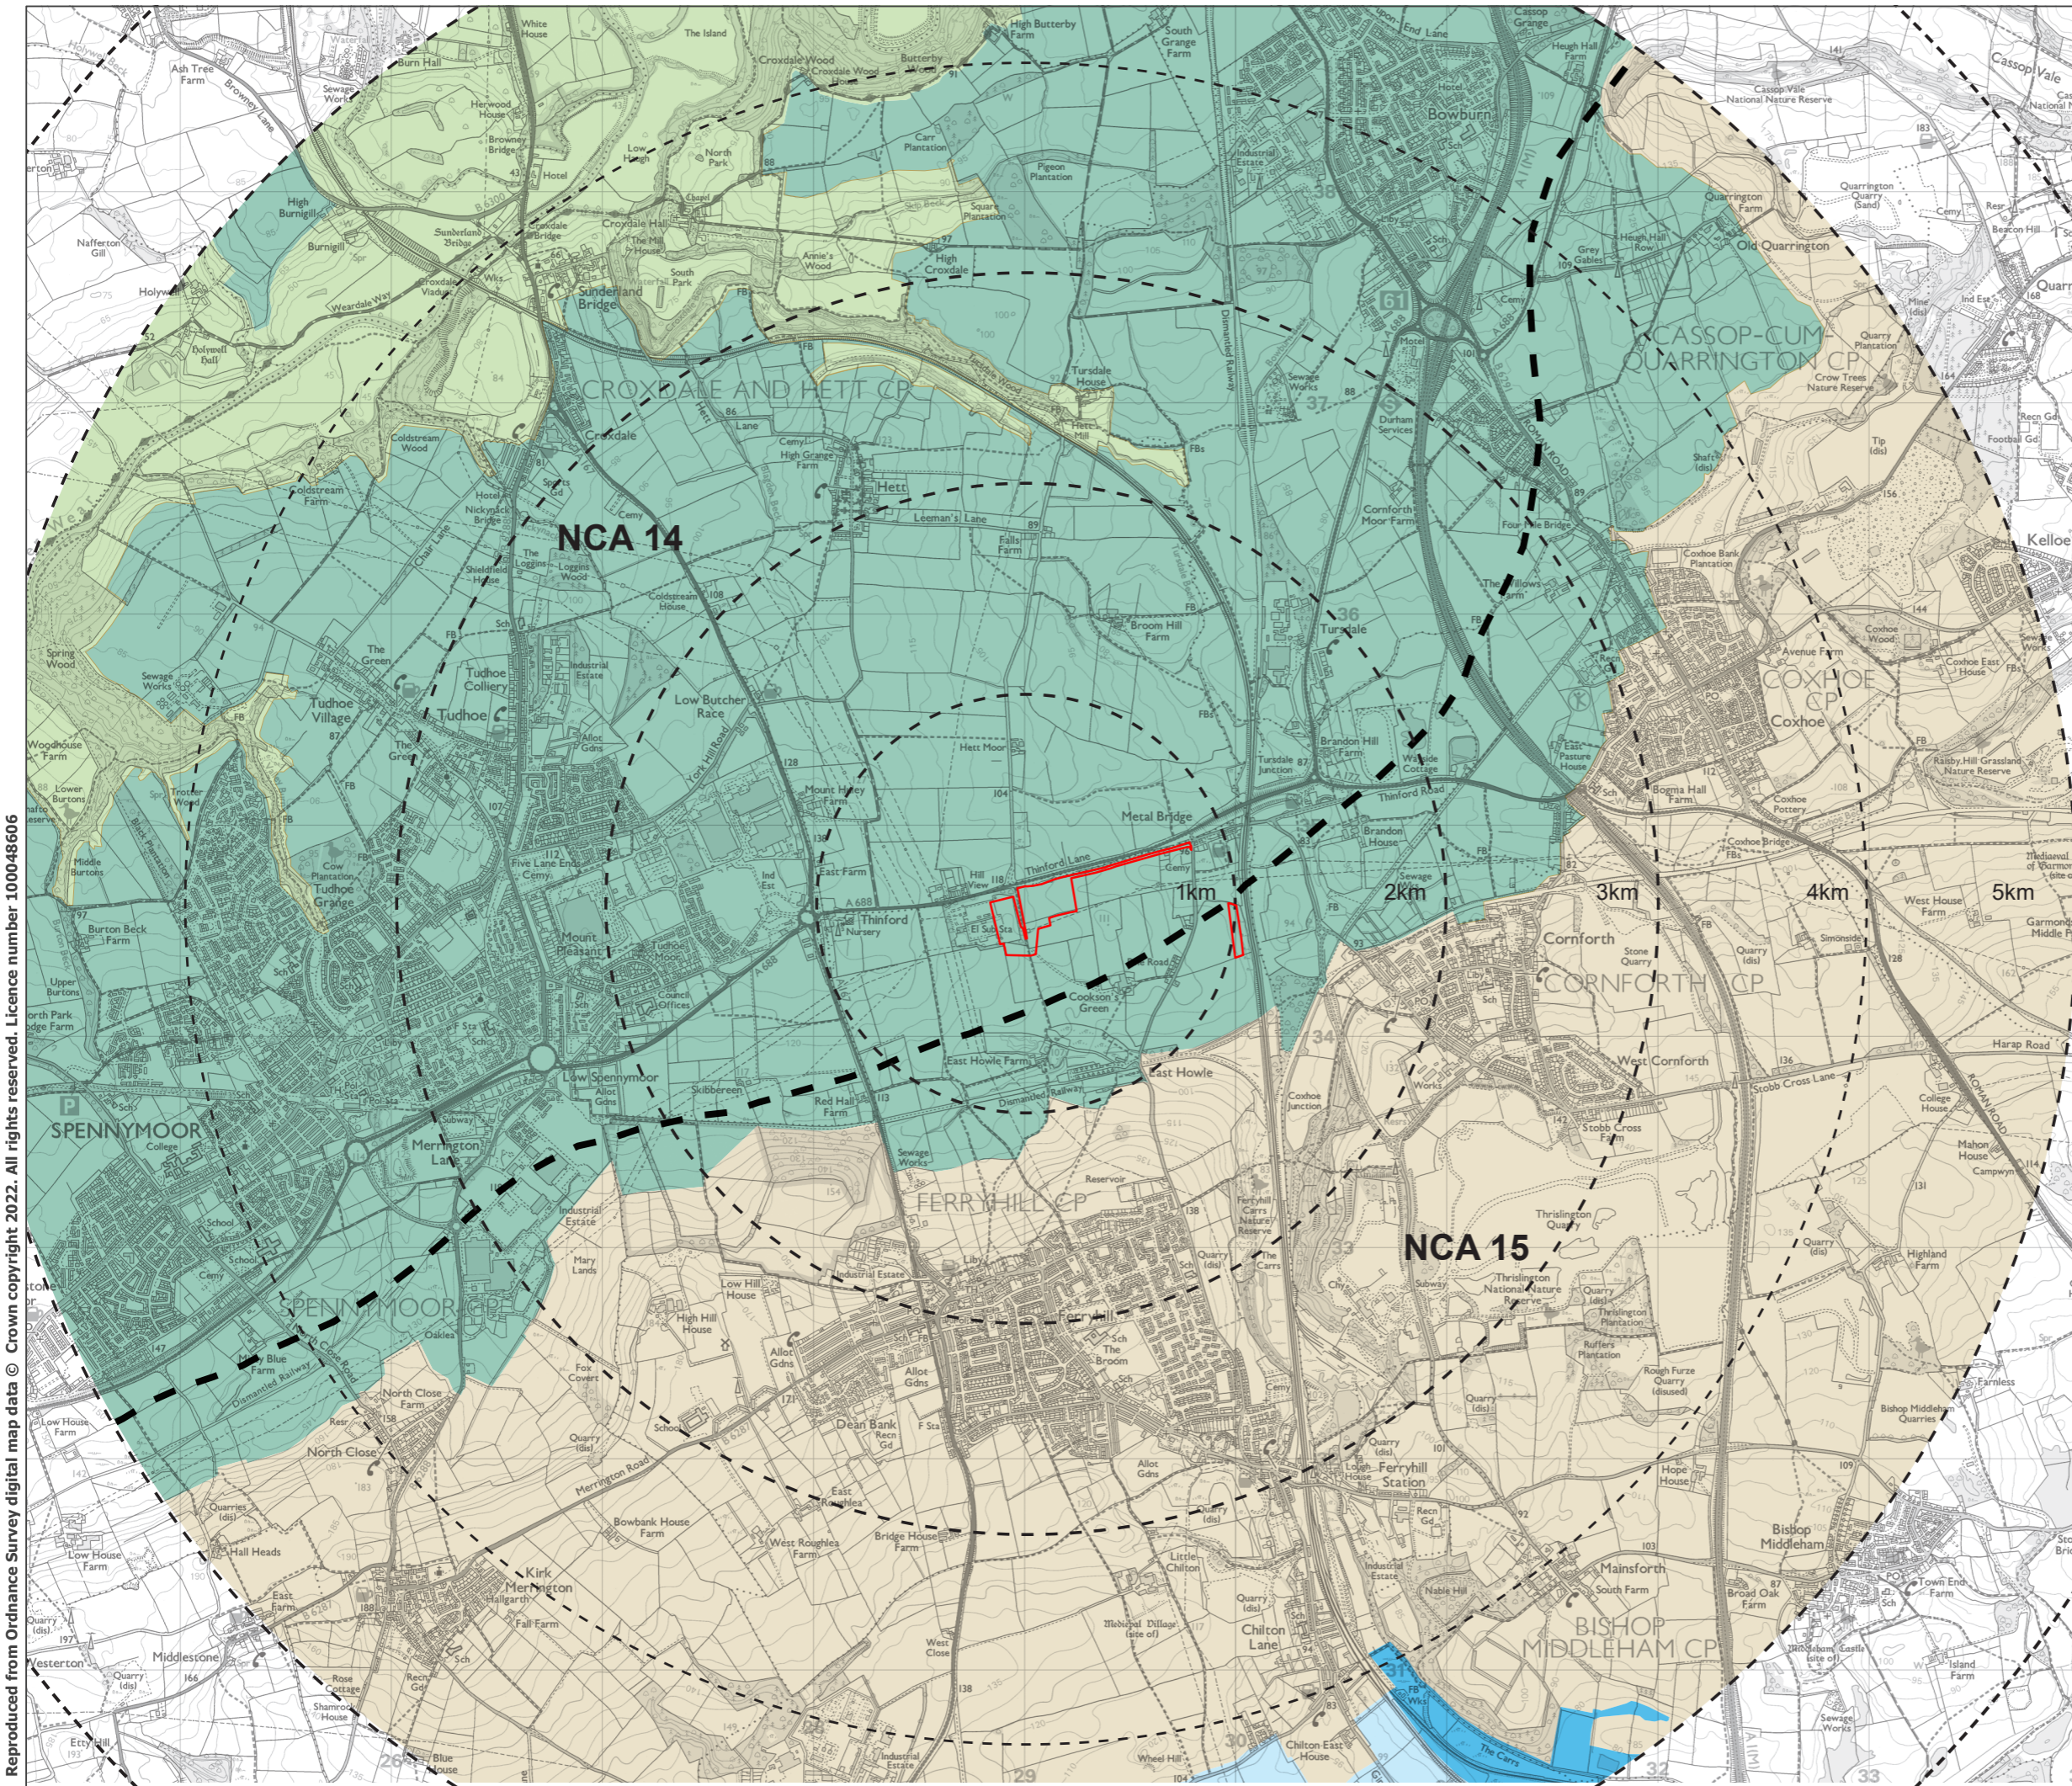

Key

-  Site Location
-  National Character Area Boundary.
NCA 14 Tyne and Wear Lowlands
NCA 15 Durham Magnesian Limestone Plateau

DURHAM COUNTY COUNCIL BROAD LANDSCAPE CHARACTER TYPES

-  Incised Lowland Valley
-  Lowland Valley Terraces
-  Limestone Escarpment
-  Lowland Carrs
-  Lowland Plain

1:30,000 Scale @ A3

Produced By: DR	2095
Checked by: GS	Date: 21/02/23

Landscape Character Areas
Figure 2

Spennymoor Greener Grid Park

Reproduced from Ordnance Survey digital map data © Crown copyright 2022. All rights reserved. Licence number 100048606

Key

-  Site Location
-  Conservation Area
-  Footpath and Bridleway
-  Listed Building
-  Scheduled Monuments
-  Local Nature Reserves
-  Parks and Gardens
-  Country Park
-  Ancient Woodland
-  Special Area of Conservation (SAC)
-  Site of Special Scientific Interest (SSSI)
-  Area of Higher Landscape Value (AHLV)
-  Green Belt