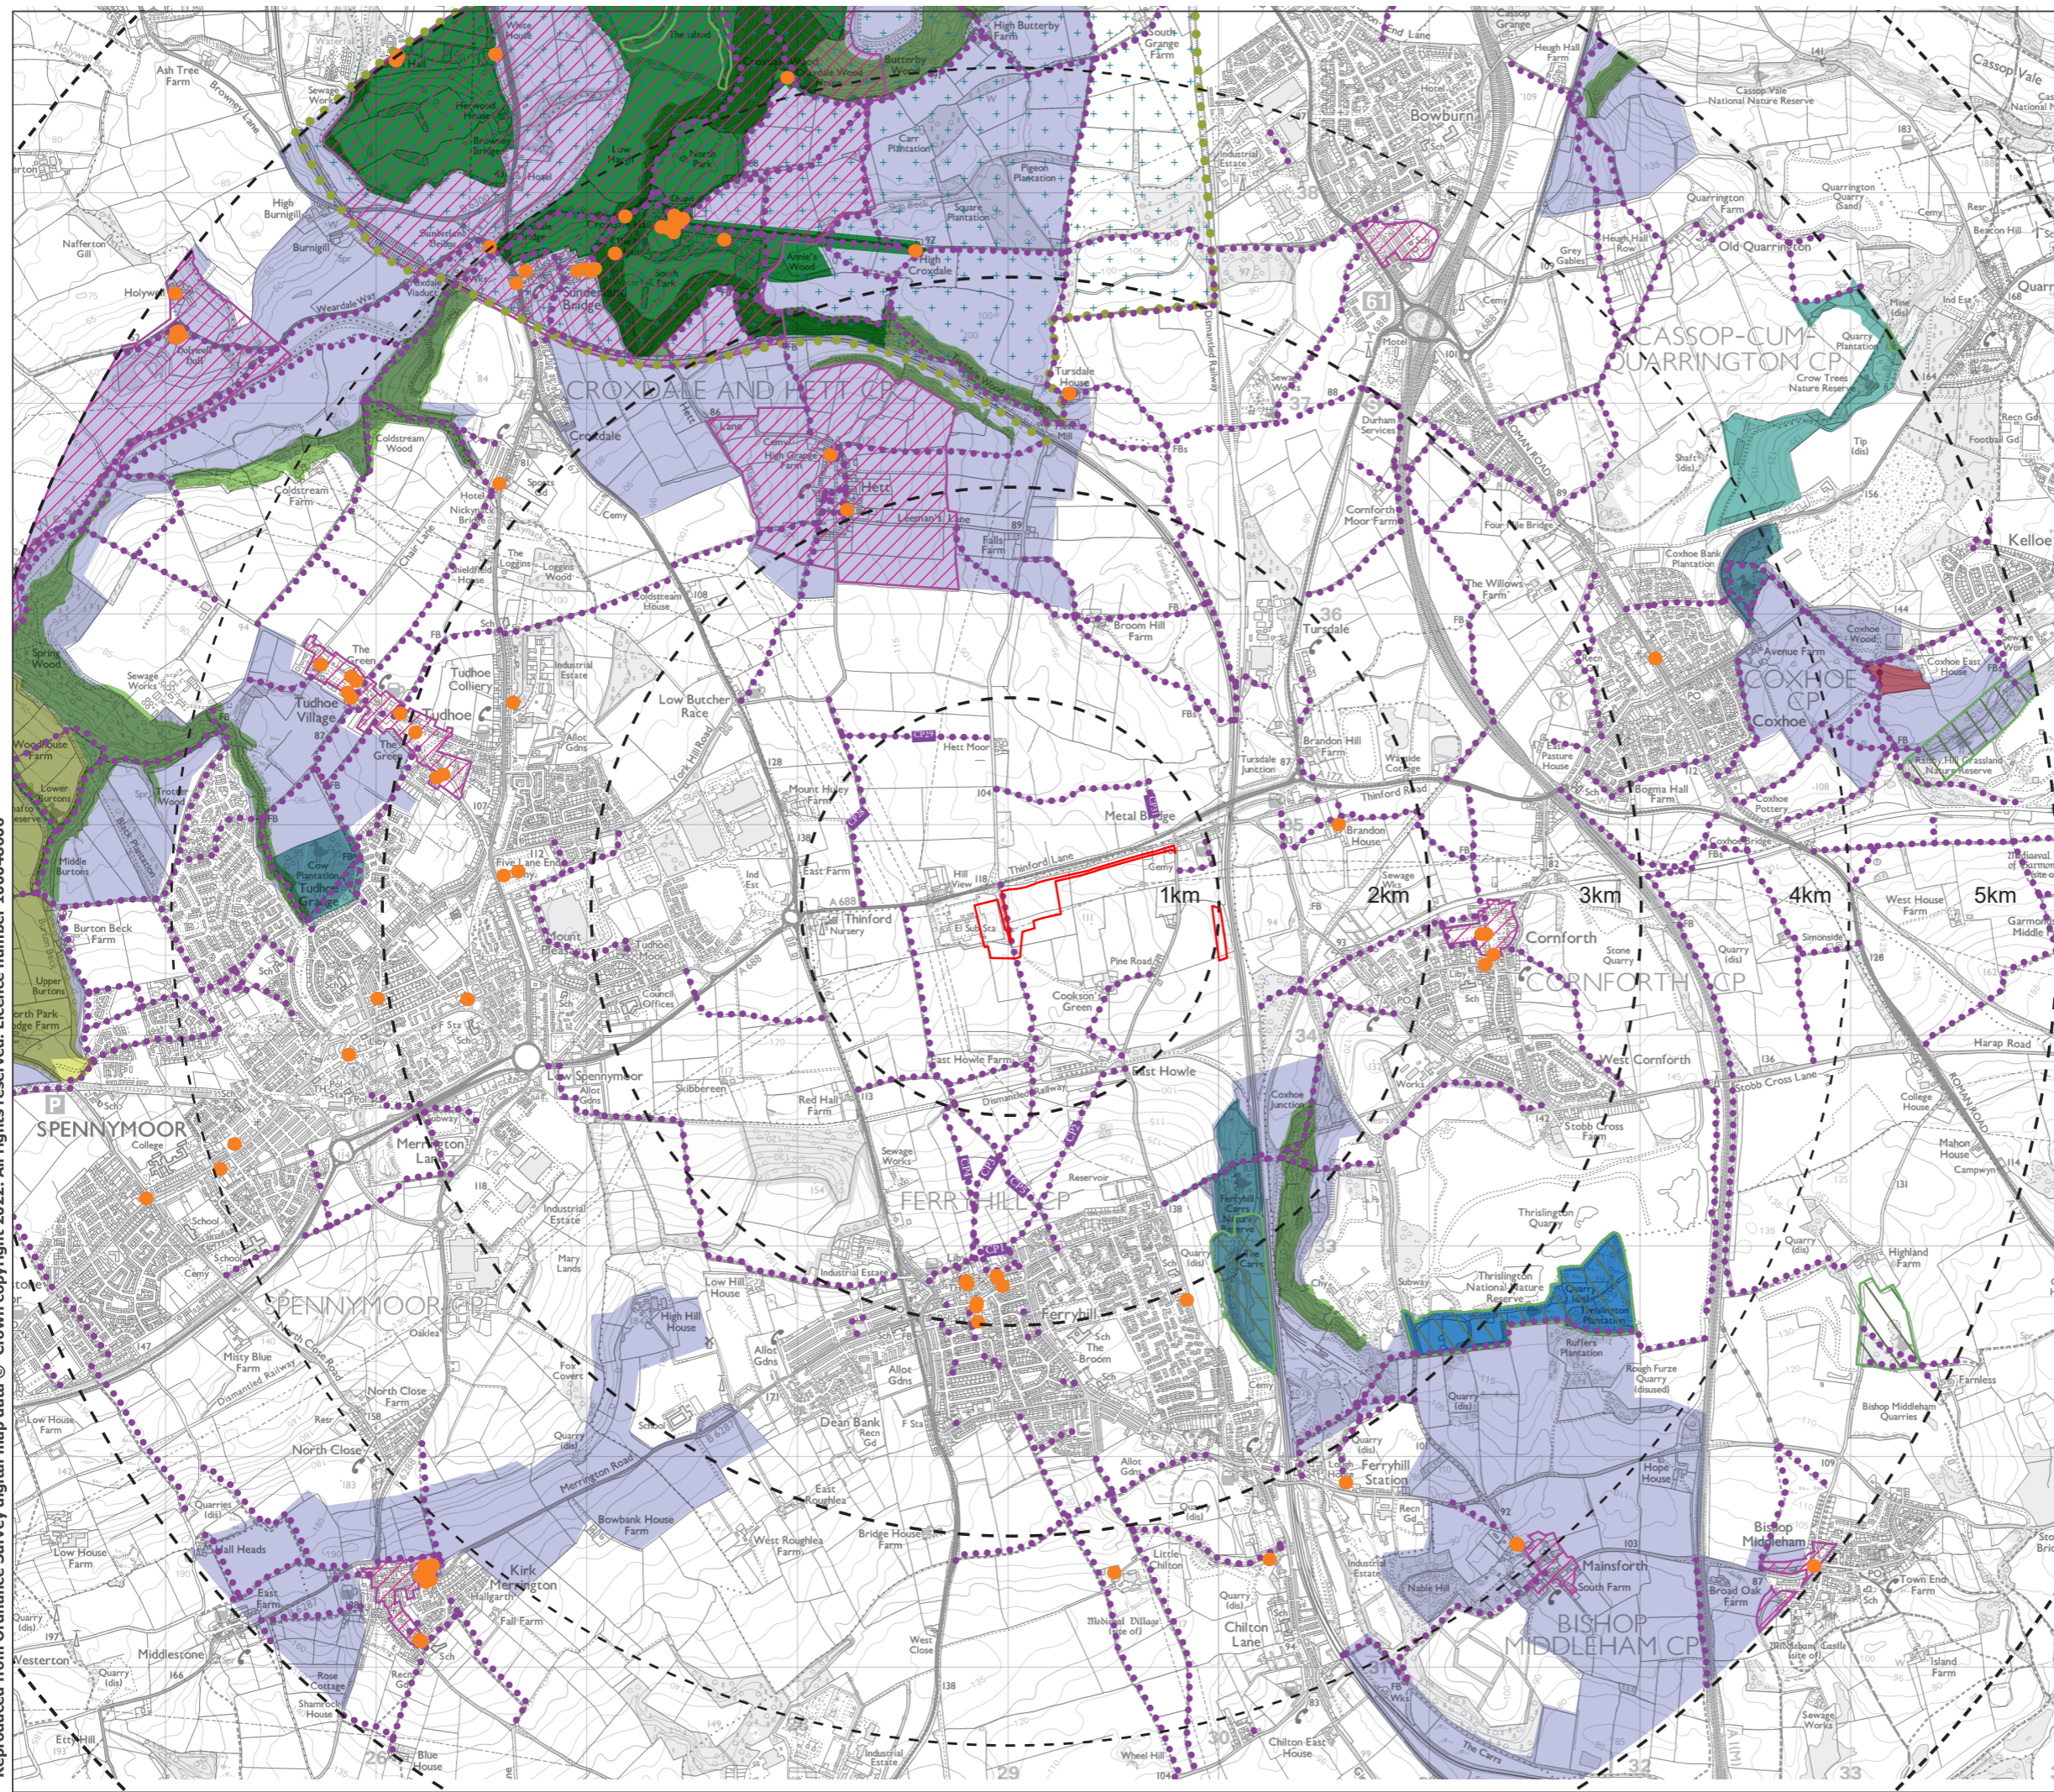

Key

-  Site Location
-  National Character Area Boundary.
NCA 14 Tyne and Wear Lowlands
NCA 15 Durham Magnesian Limestone Plateau

DURHAM COUNTY COUNCIL BROAD LANDSCAPE CHARACTER TYPES

-  Incised Lowland Valley
-  Lowland Valley Terraces
-  Limestone Escarpment
-  Lowland Carrs
-  Lowland Plain

1:30,000 Scale @ A3

Produced By: DR	2095
Checked by: GS	Date: 21/02/23

Landscape Character Areas
Figure 2

Spennymoor Greener Grid Park

Reproduced from Ordnance Survey digital map data © Crown copyright 2022. All rights reserved. Licence number 100048606

Key

-  Site Location
-  Conservation Area
-  Footpath and Bridleway
-  Listed Building
-  Scheduled Monuments
-  Local Nature Reserves
-  Parks and Gardens
-  Country Park
-  Ancient Woodland
-  Special Area of Conservation (SAC)
-  Site of Special Scientific Interest (SSSI)
-  Area of Higher Landscape Value (AHLV)
-  Green Belt