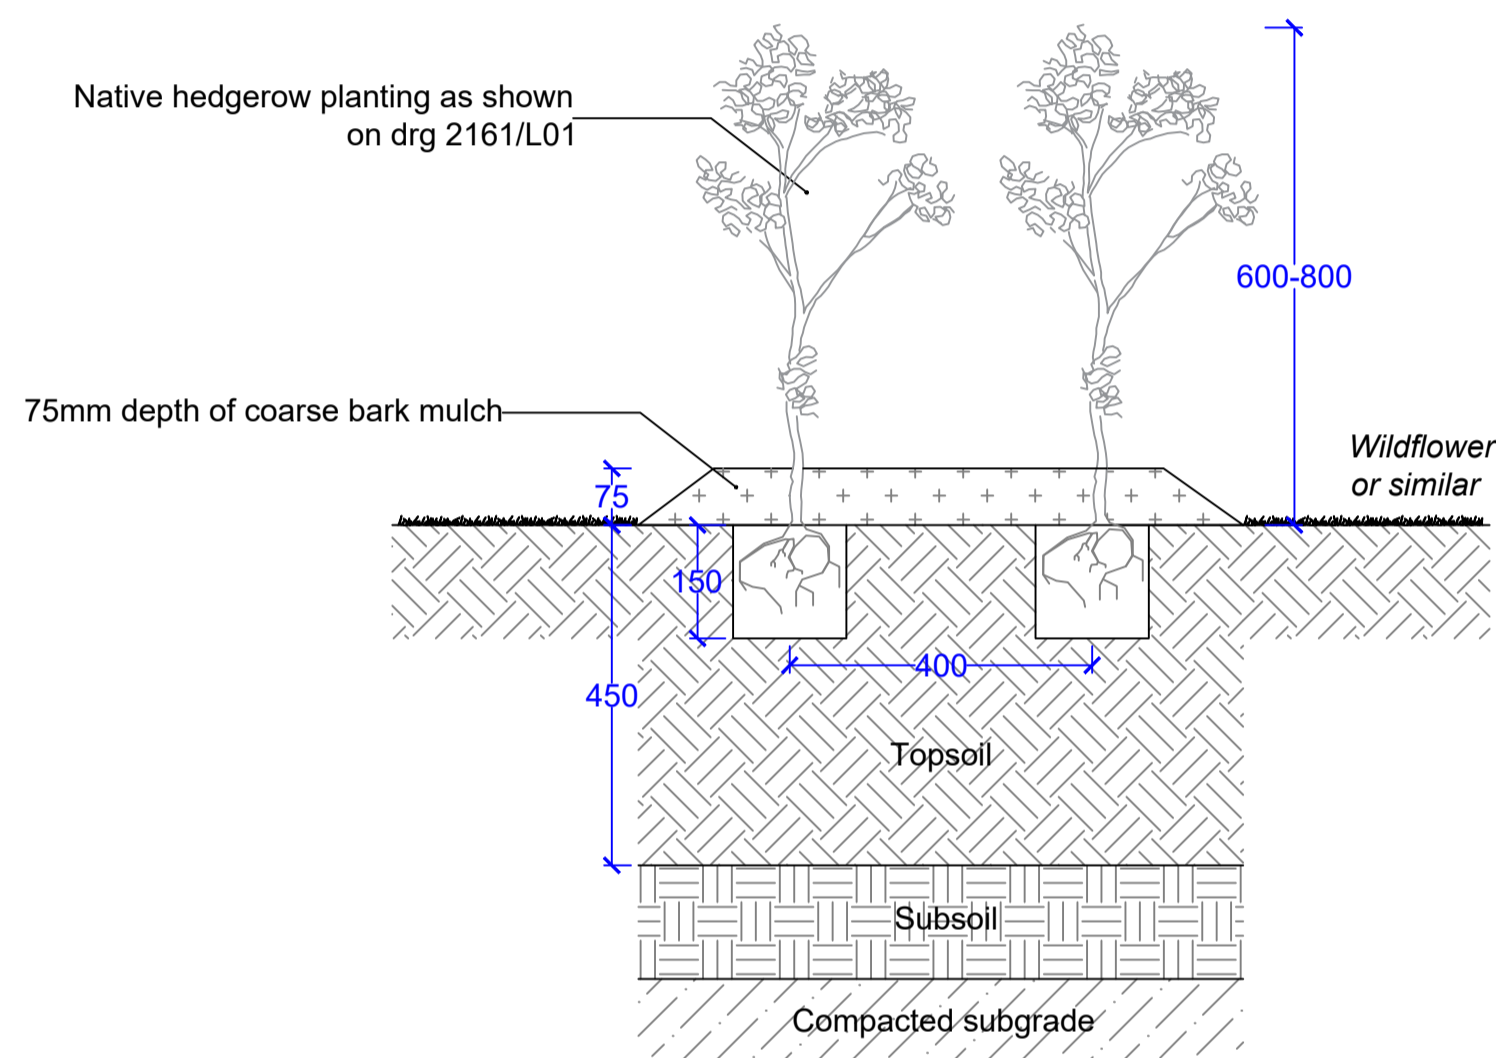

1 Native Wildflower Meadow 1:10

2 Native Mixed Hedgerow 1:10

3 Native Woodland Edge Mix 1:10

4 Native Tree Planting (Feather) 1:10

Project Neilston Greener Grid Park Section 36 Application					
Title Soft Landscape Details					
Date 07/06/24	Scale 1: 10 @ A1	Drawn MH	Checked NH		
Job 2161	Suitability -	No. D01	Issue -	Revision -	
LI WORKSTAGE: 0/1 2 3 4 5 6					
		<input checked="" type="checkbox"/>			