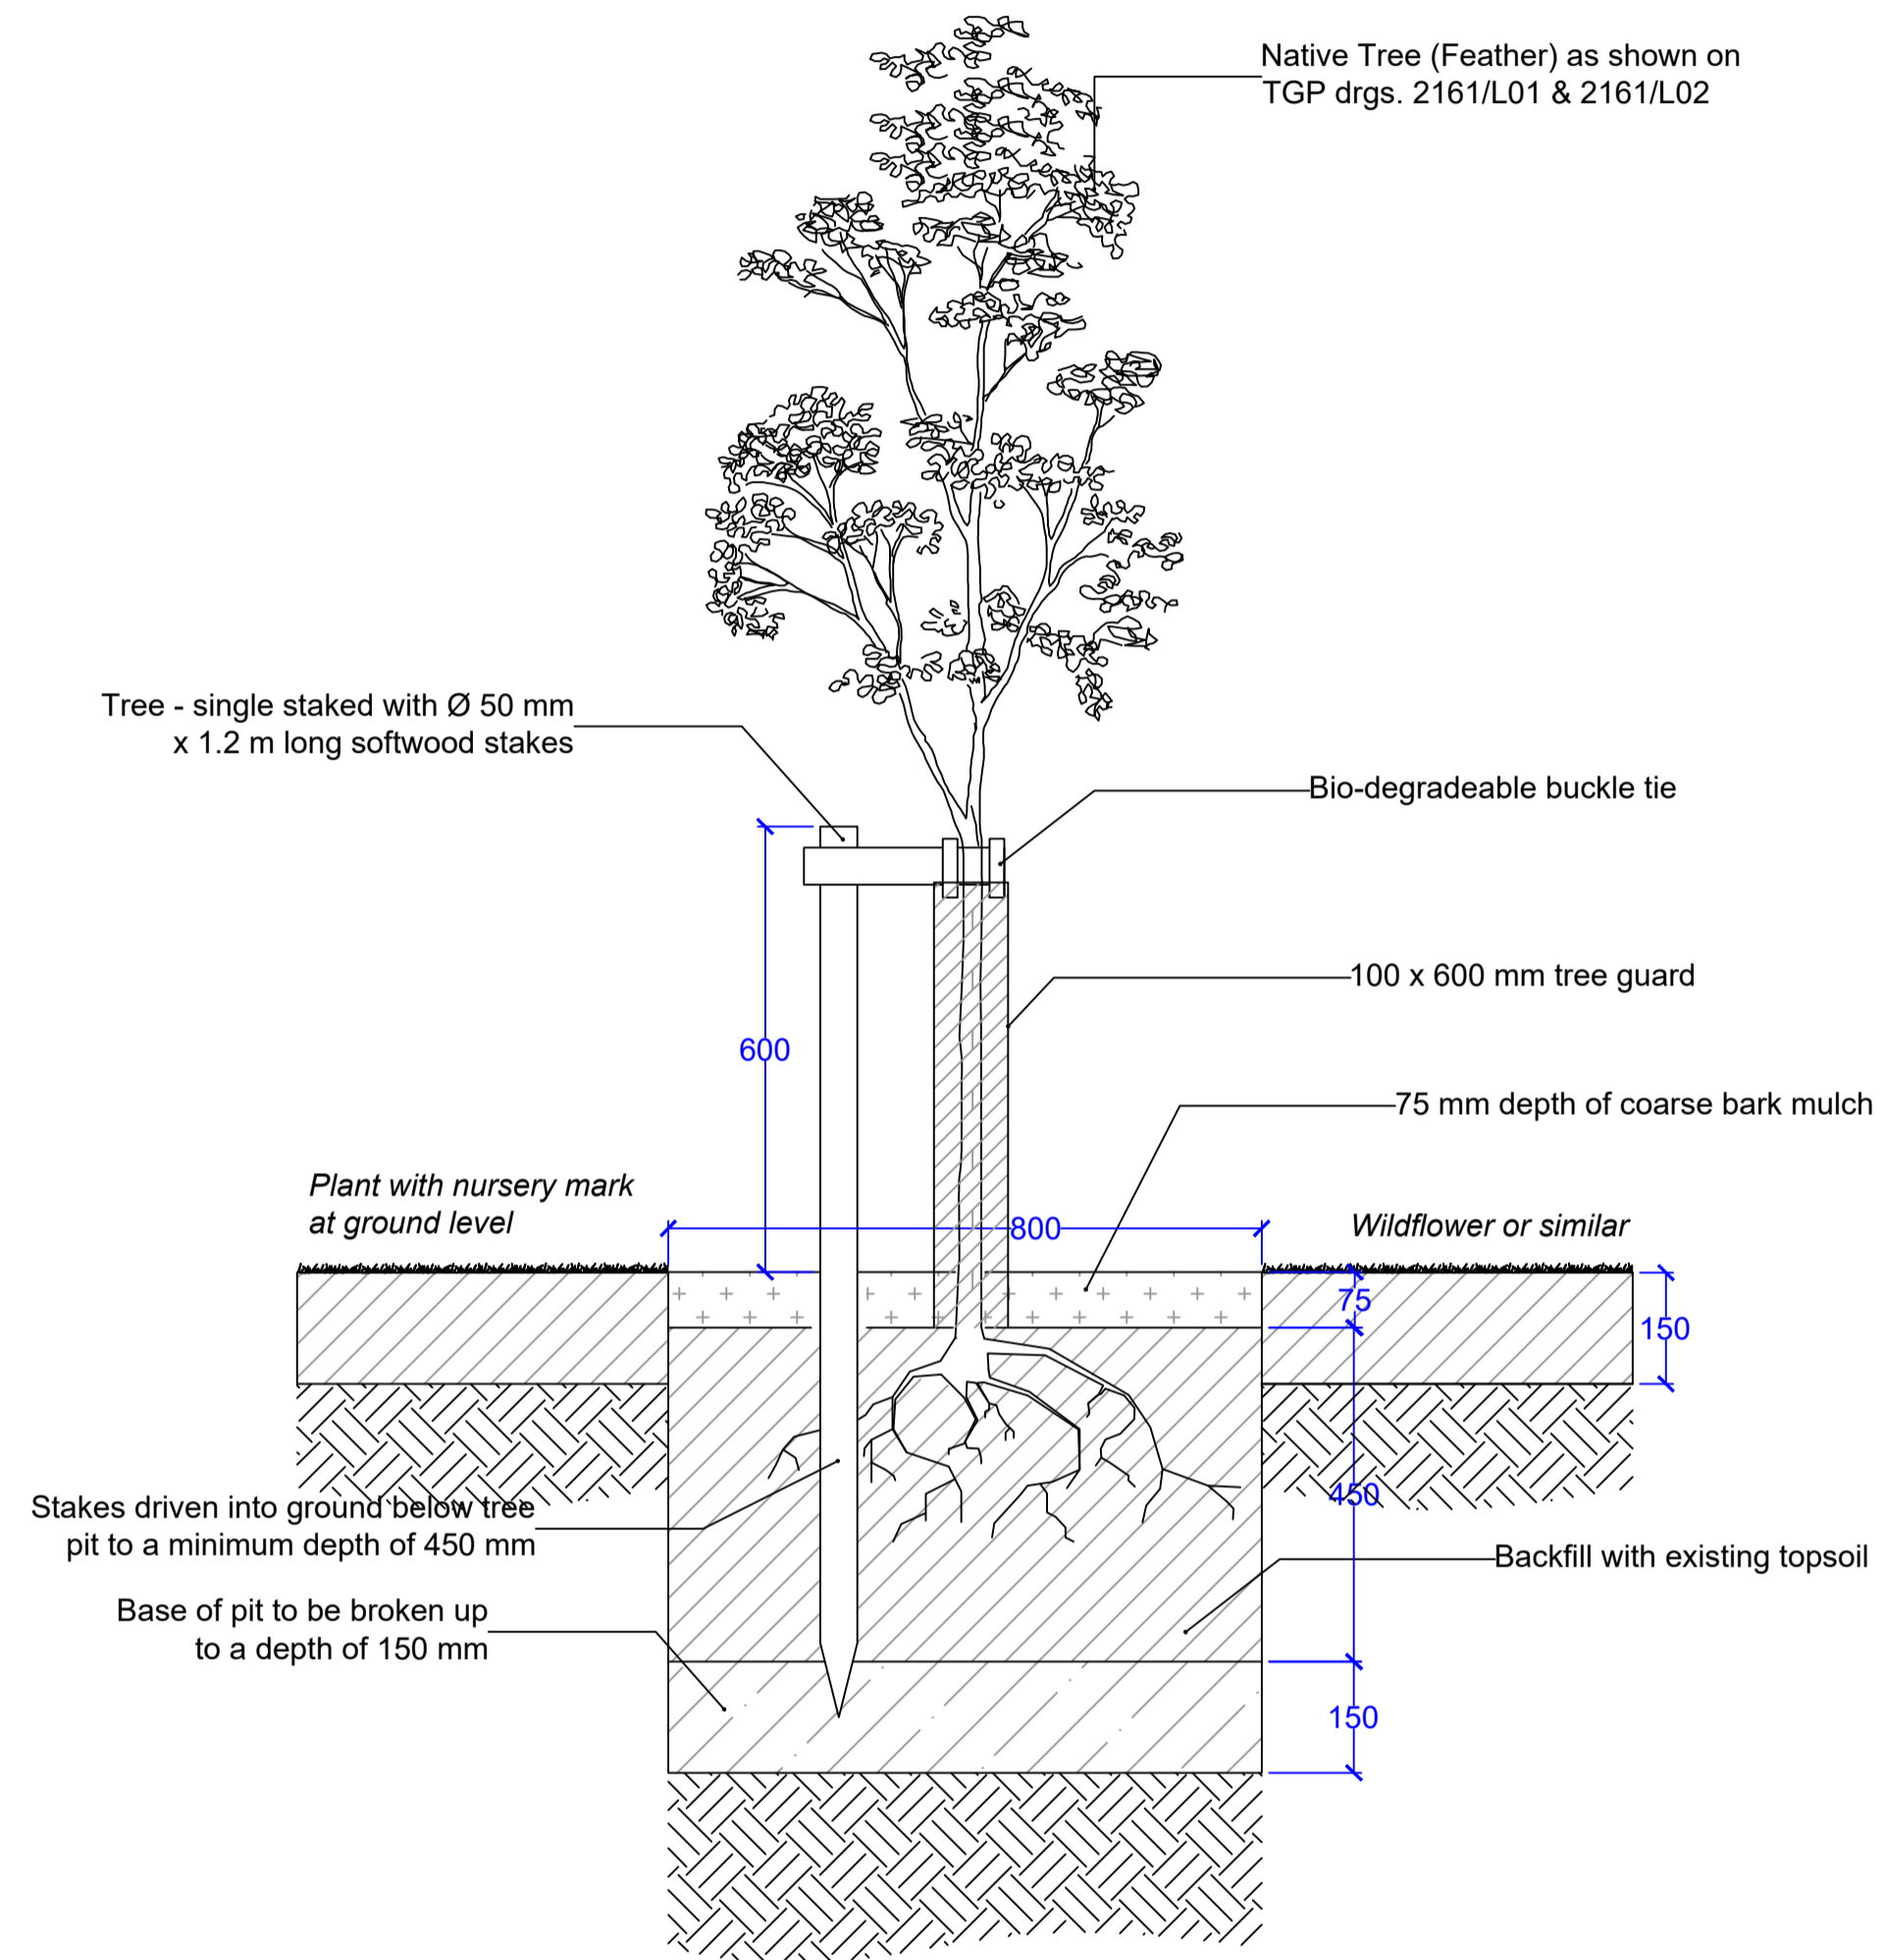

1 Native Wildflower Meadow 1:10

2 Native Mixed Hedgerow 1:10

3 Native Woodland Edge Mix 1:10

4 Native Tree Planting (Feather) 1:10

Project Neilston Greener Grid Park Section 36 Application					
Title Soft Landscape Details					
Date 07/06/24	Scale 1: 10 @ A1	Drawn MH	Checked NH		
Job 2161	Suitability -	No. D01	Issue -	Revision -	
LI WORKSTAGE: 0/1 2 3 4 5 6					
		<input checked="" type="checkbox"/>			