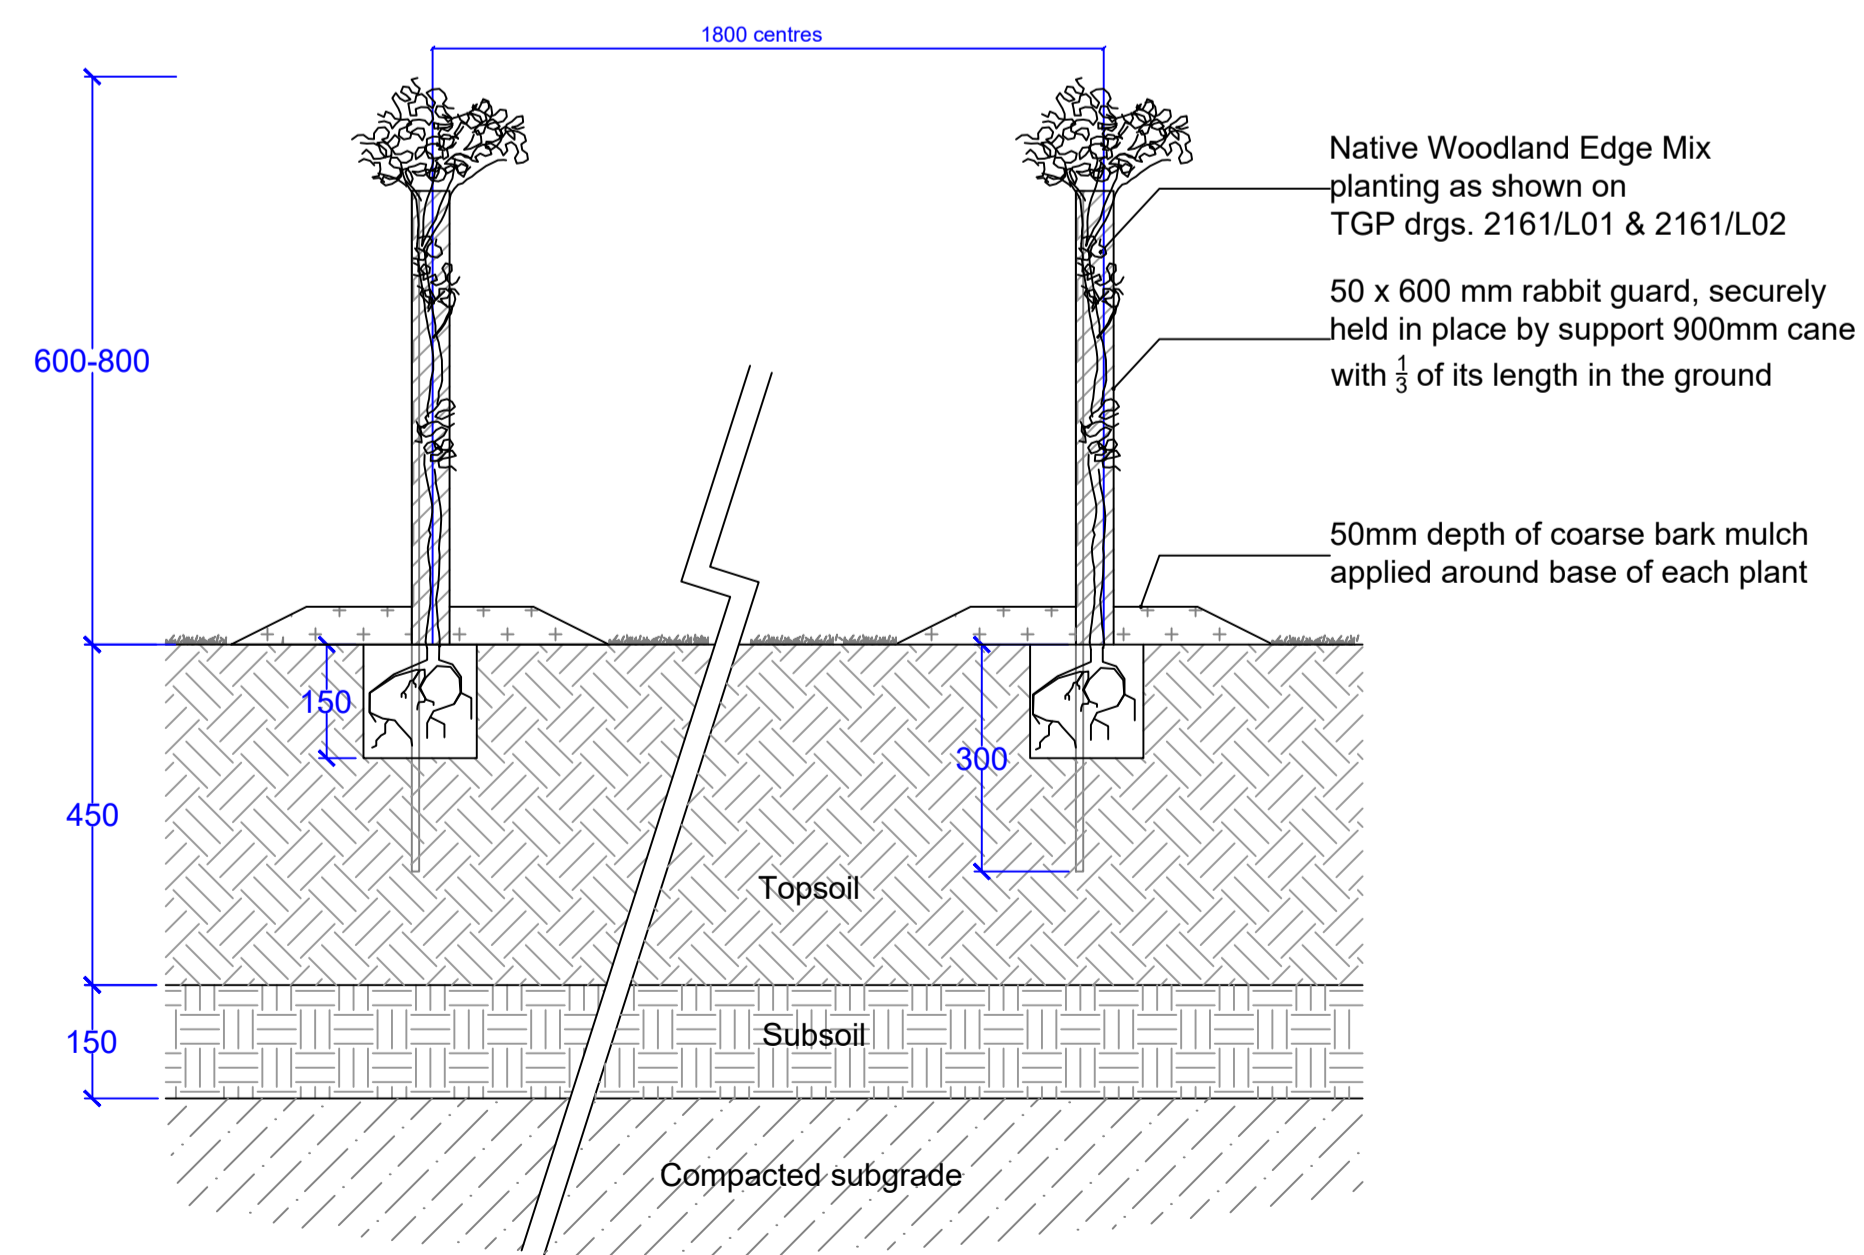

1 Native Wildflower Meadow 1:10

2 Native Mixed Hedgerow 1:10

3 Native Woodland Edge Mix 1:10

4 Native Tree Planting (Feather) 1:10

Project Neilston Greener Grid Park Section 36 Application					
Title Soft Landscape Details					
Date 07/06/24	Scale 1: 10 @ A1	Drawn MH	Checked NH		
Job 2161	Suitability -	No. D01	Issue -	Revision -	
LI WORKSTAGE: 0/1 2 3 4 5 6					
		<input checked="" type="checkbox"/>			