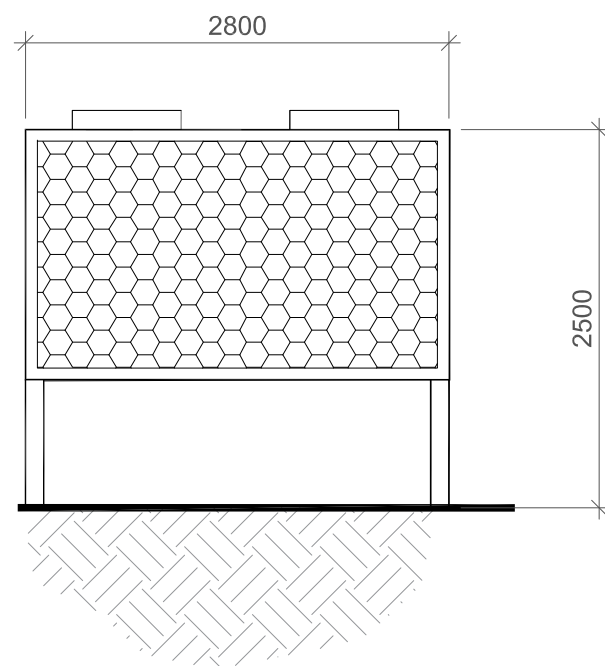

Revisions:

Revision	Date	Revision Notes	Drawn	Inspected
01	24.03.23	First Issue	GF	JM
02	23.07.23	Revised	MC	JM
03	26.07.23	Revised	MC	JM

LEGEND:

PLAN VIEW

EAST/WEST ELEVATION

NORTH/SOUTH ELEVATION

Project:
Necton Greener Grid Park

Status:
PLANNING

Drawing Title:
**Standard Details:
 Cooler**

Drawn: GF
 Checked: JM
 First Issued: 24.03.2023

Project Code: STA002-
 Drawing Number: SD-06

Sheet Size: A3
 Scale: 1:50
 Revision: 03