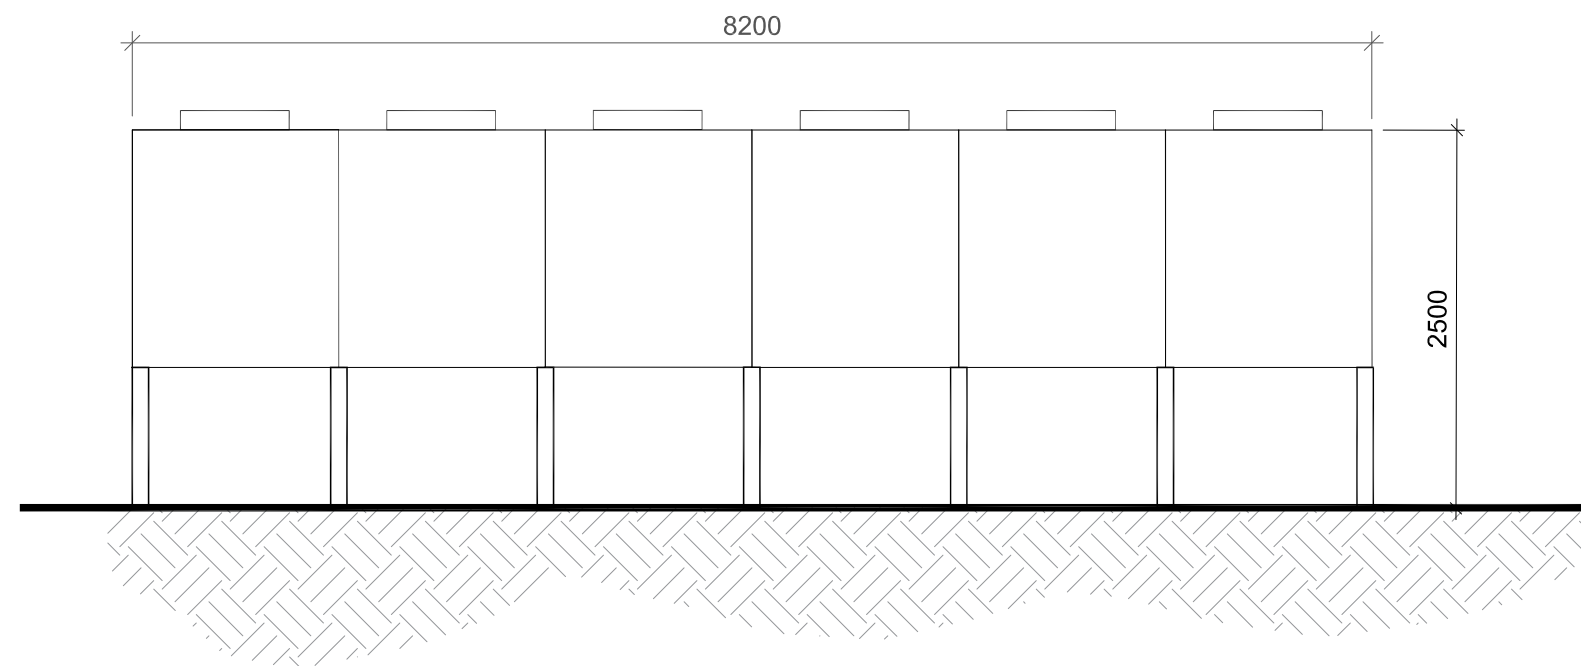

Revisions:

Revision	Date	Revision Notes	Drawn	Inspected
01	24.03.23	First Issue	GF	JM
02	23.07.23	Revised	MC	JM
03	26.07.23	Revised	MC	JM

LEGEND:

PLAN VIEW

EAST/WEST ELEVATION

NORTH/SOUTH ELEVATION

Project:
Necton Greener Grid Park

Status:
PLANNING

Drawing Title:
**Standard Details:
 Cooler**

Drawn: GF
 Checked: JM
 First Issued: 24.03.2023

Project Code: STA002-
 Drawing Number: SD-06

Sheet Size: A3
 Scale: 1:50
 Revision: 03