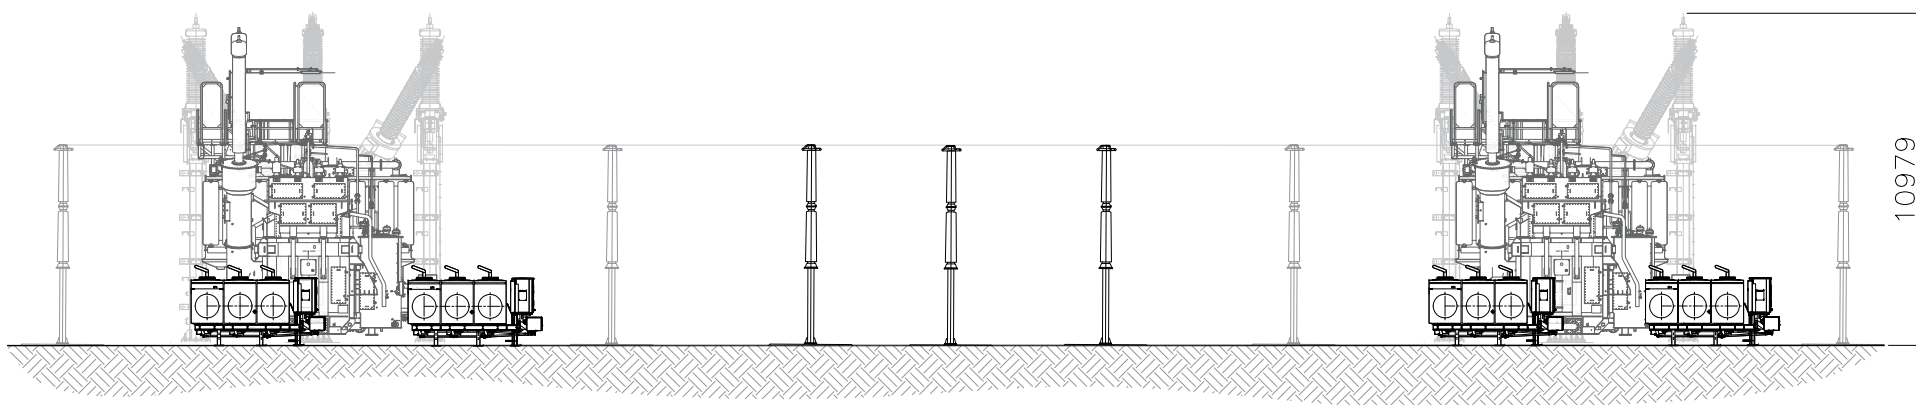

SIDE ELEVATION

Revisions:

Revision	Date	Revision Notes	Drawn	Inspected
01	02.02.23	First Issue	AE	JM

LEGEND:

Project:
Swansea Greener Grid Park

Consultant:

Statkraft UK Ltd.
19th Floor, 22 Bishopsgate
London, EC2N 4BG
Tel: +44 (0) 20 7549 1000

Drawn by:

CADmando Design & Draughting Solutions Ltd
The Long Barn, The Courtyard, Severn Drive, Tewkesbury
Business Park, GL20 8SD
Tel: +44 (0) 1684 859919
Mob: +44 (0) 7814436910

Status:
PLANNING

Drawing Title:
**Standard Details:
HV Yard with GCB & Transformer**

Drawn: AE	Checked: JM	First Issued: 02.02.2023
Project Code: STA005- SD-09		Drawing Number:
Sheet Size: A3	Scale: 1:250	Revision: 01