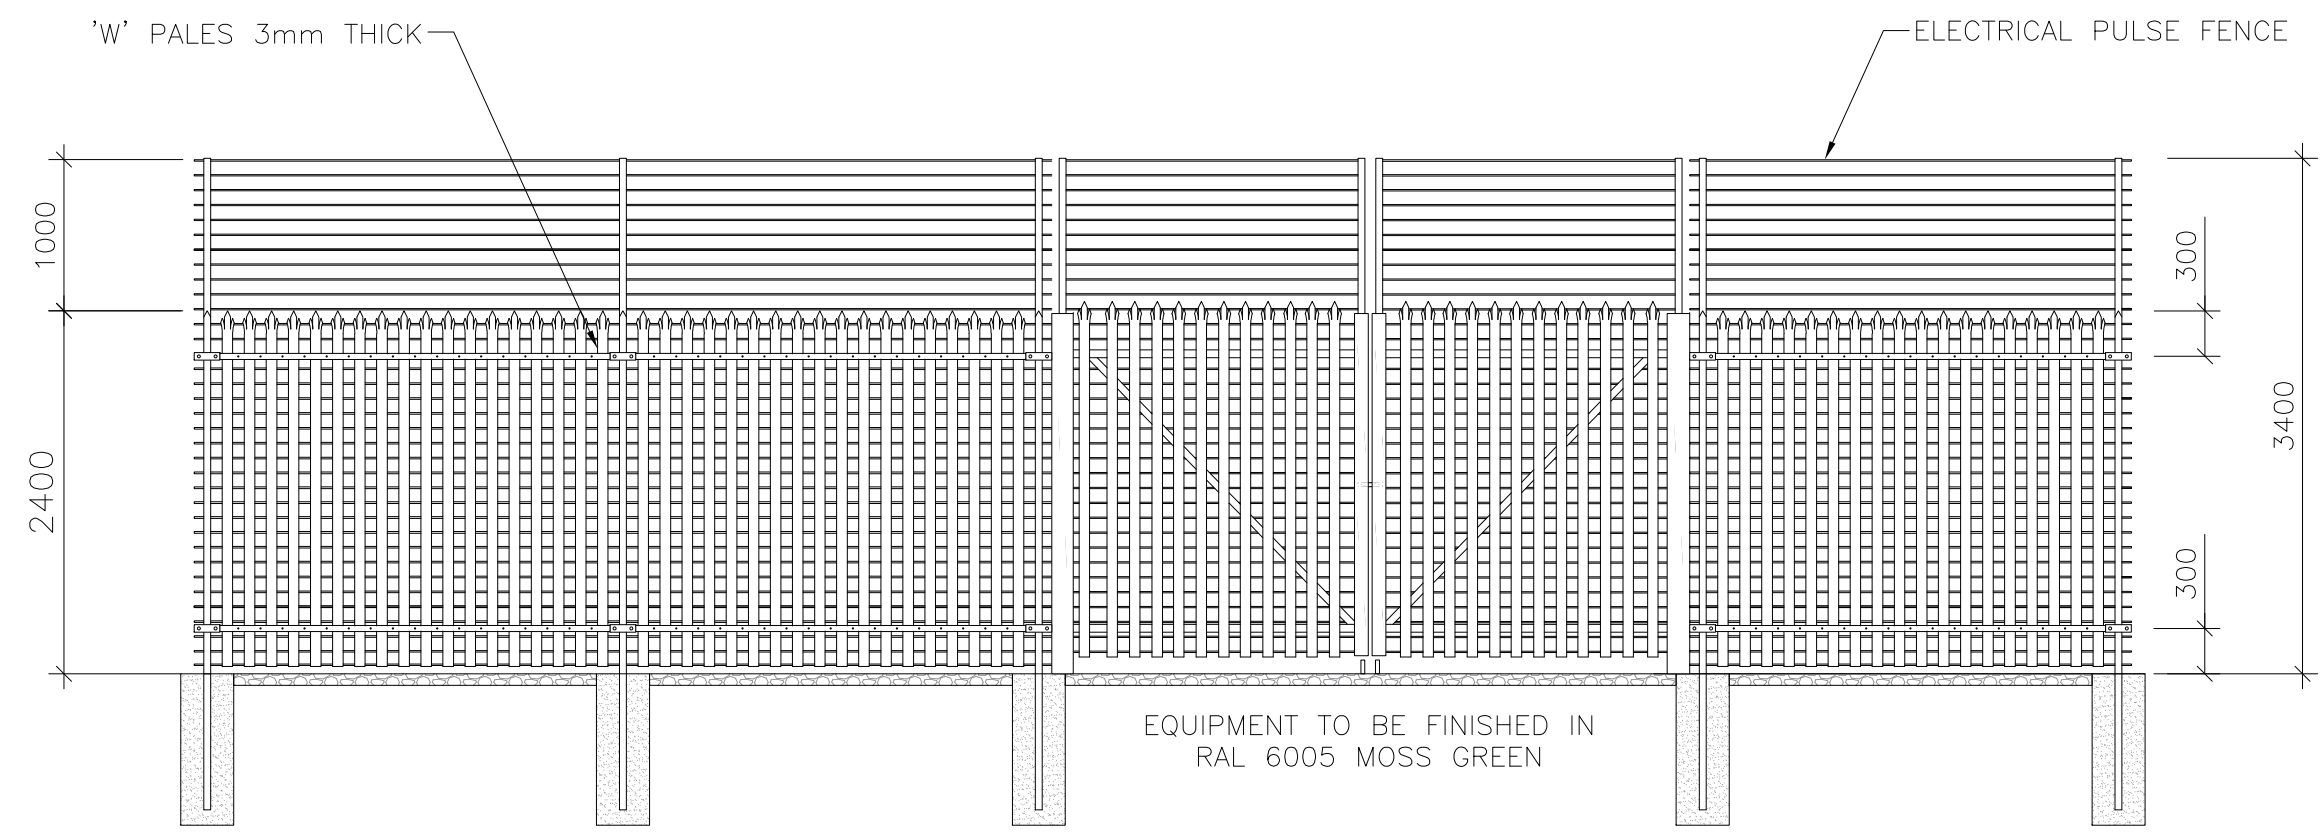

Revisions:

Revision	Date	Revision Notes	Drawn	Inspected
01	02.02.23	First Issue	AE	JM

LEGEND:

EQUIPMENT TO BE FINISHED IN RAL 6005 MOSS GREEN

Project:

Swansea Greener Grid Park

Consultant:

Drawn by:

Status:

PLANNING

Drawing Title:

**Standard Details:
Palisade Fence & Security Gate**

Drawn: AE	Checked: JM	First Issued: 02.02.2023

Project Code: **STA005-** Drawing Number: **SD-08**

Sheet Size: A3	Scale: 1:50	Revision: 01